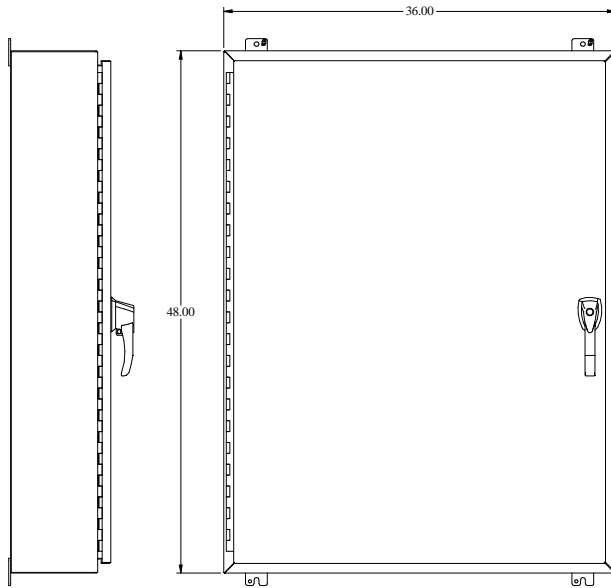

**HW** PART No. HW48368GYHK  
for more information visit  
[www.hammondmfg.com](http://www.hammondmfg.com)  
Data subject to change without notice  
Isometric drawing Not to Scale

TOP VIEW

ISOMETRIC VIEW

SIDE VIEW

FRONT VIEW

SIDE VIEW

REAR VIEW

BOTTOM VIEW