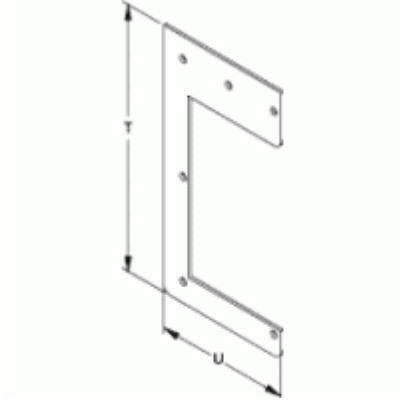

## Drop Hanger *1487L1SS Series*

Part No.	For use with	H	W
1487CL1SS	4 x 4	11.75	6.00
1487DL1SS	6 x 6	15.25	8.12
1487EL1SS	8 x 8	20.56	12.12

*Data subject to change without notice*

© 2021. Hammond Manufacturing Ltd. All rights reserved.