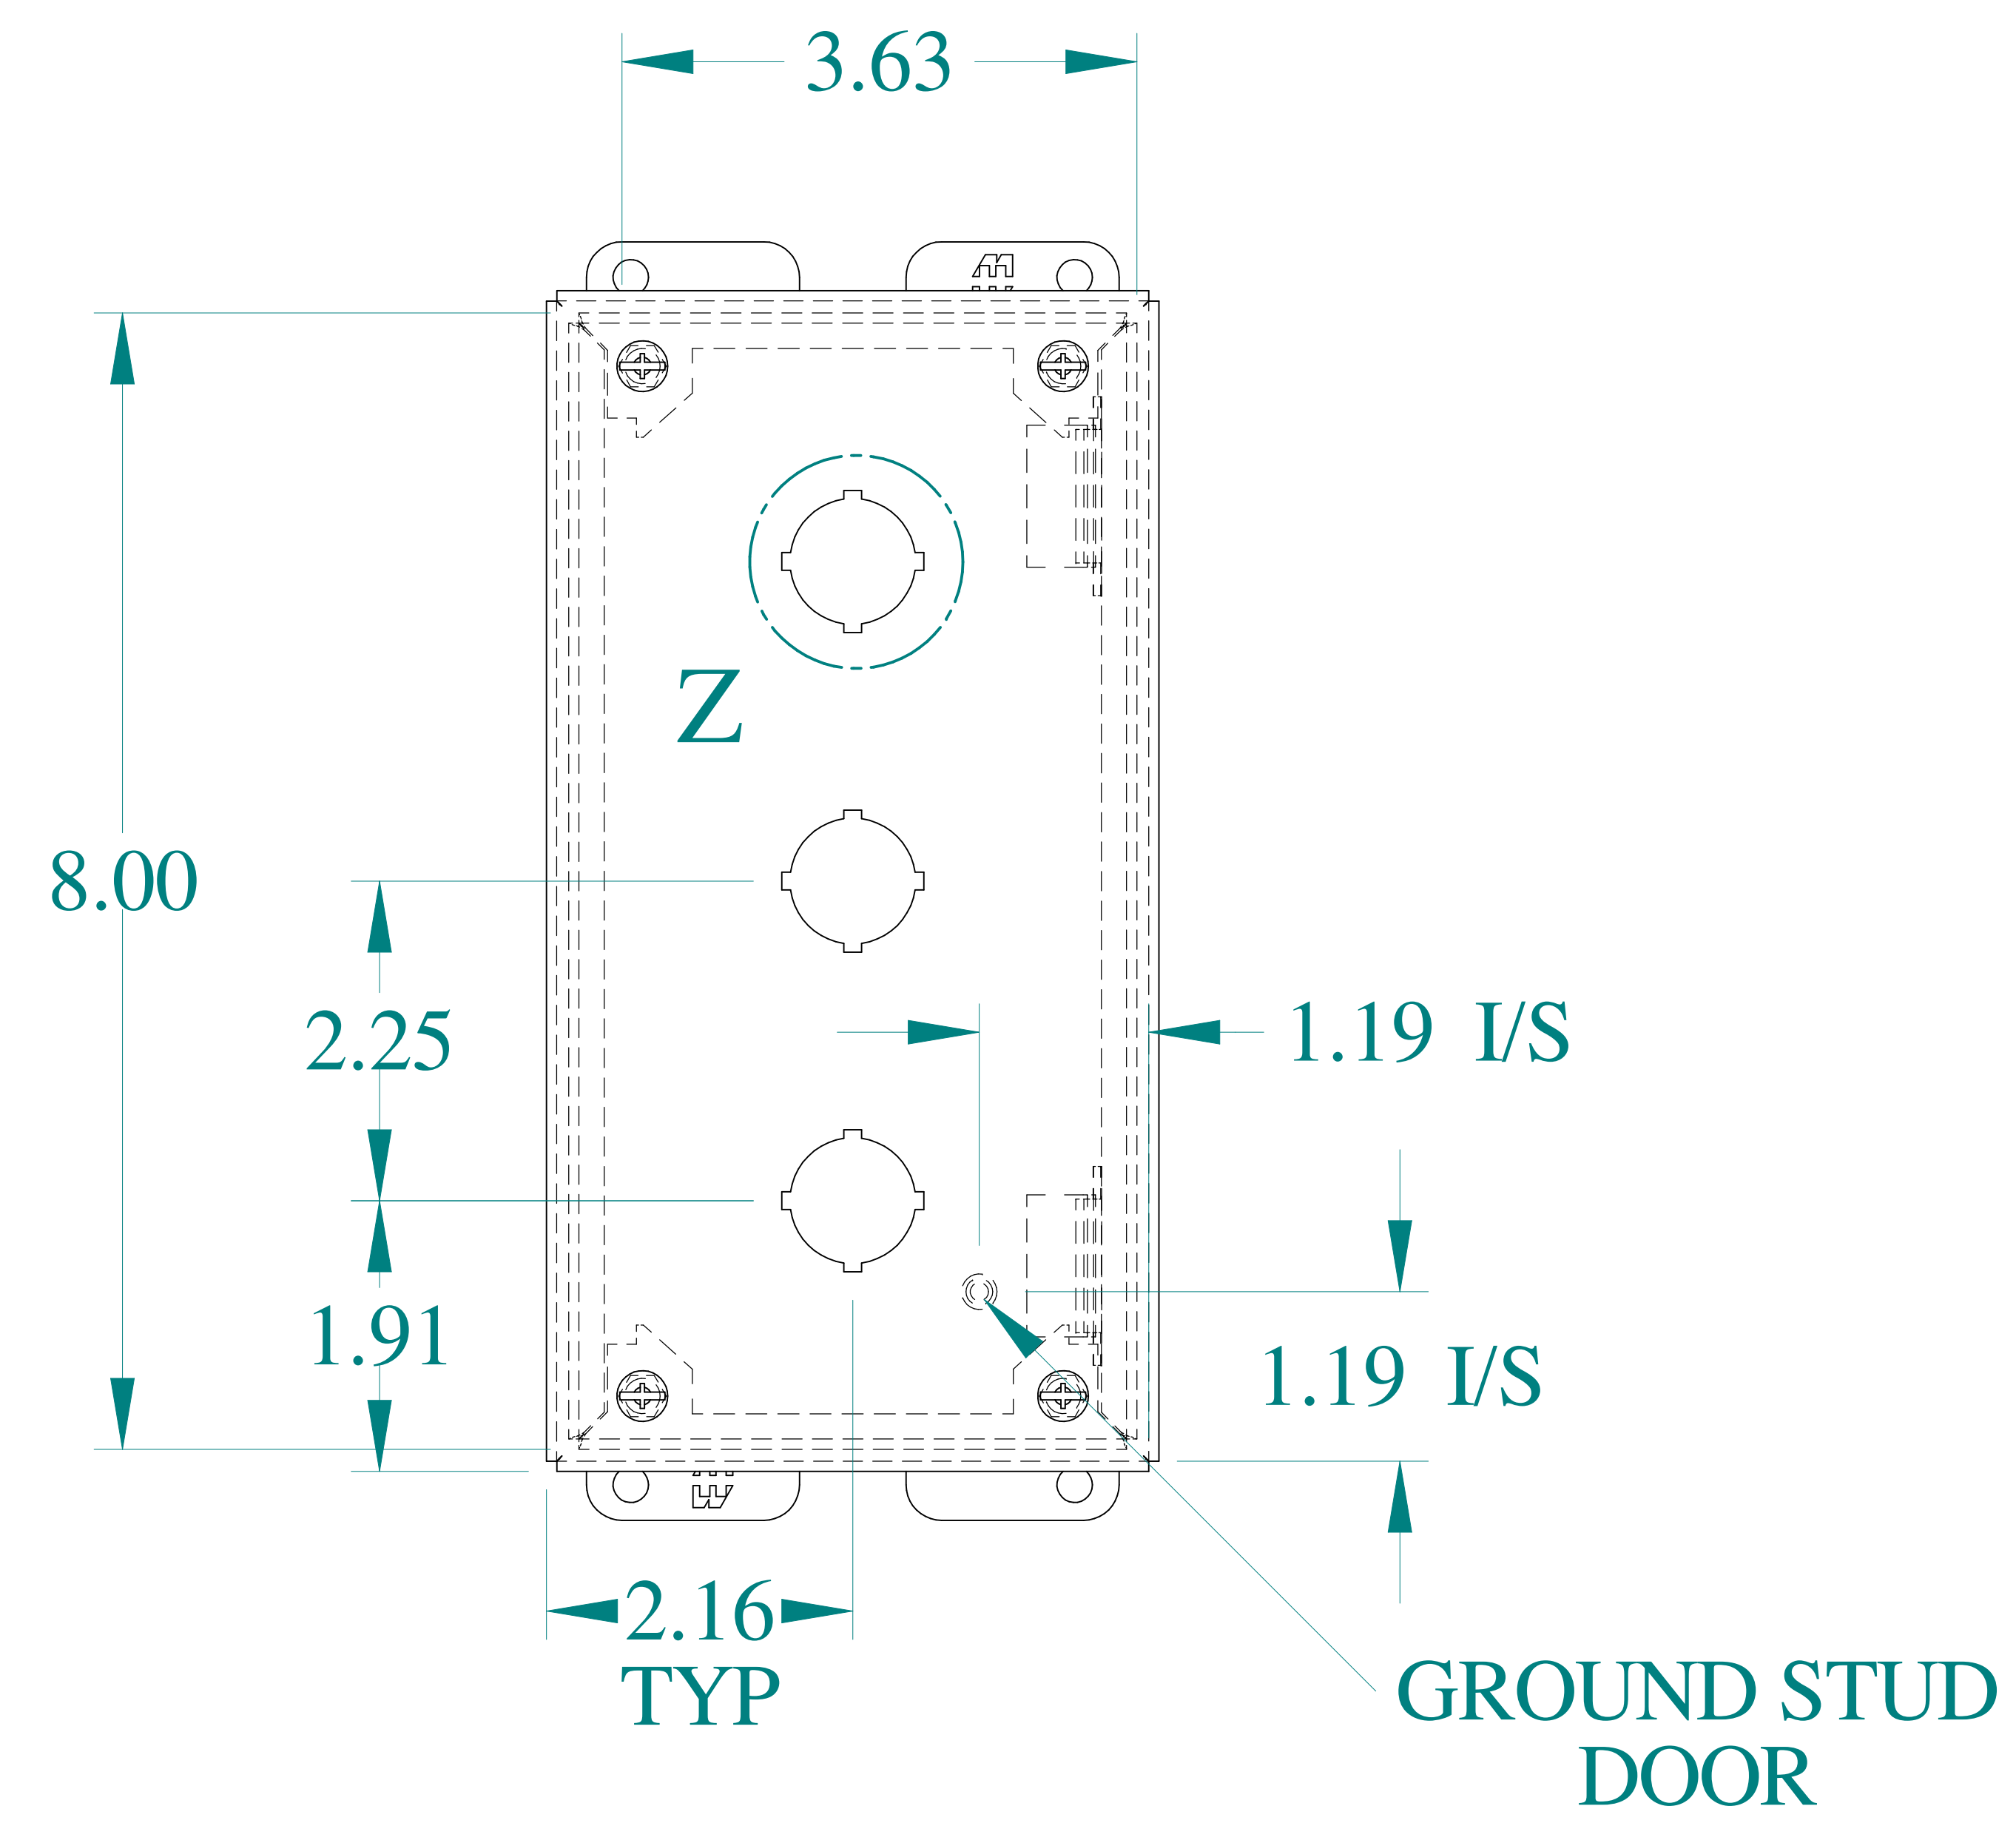

TOP VIEW

DETAIL Z
TYP

ISOMETRIC VIEWS

SIDE VIEW

FRONT VIEW

SIDE VIEW

BACK VIEW

BOTTOM VIEW

Data subject to change without notice.

Part #: 1437MC

Date: Mar. 24, 2019

Link: www.hamdfg.com/1437MC