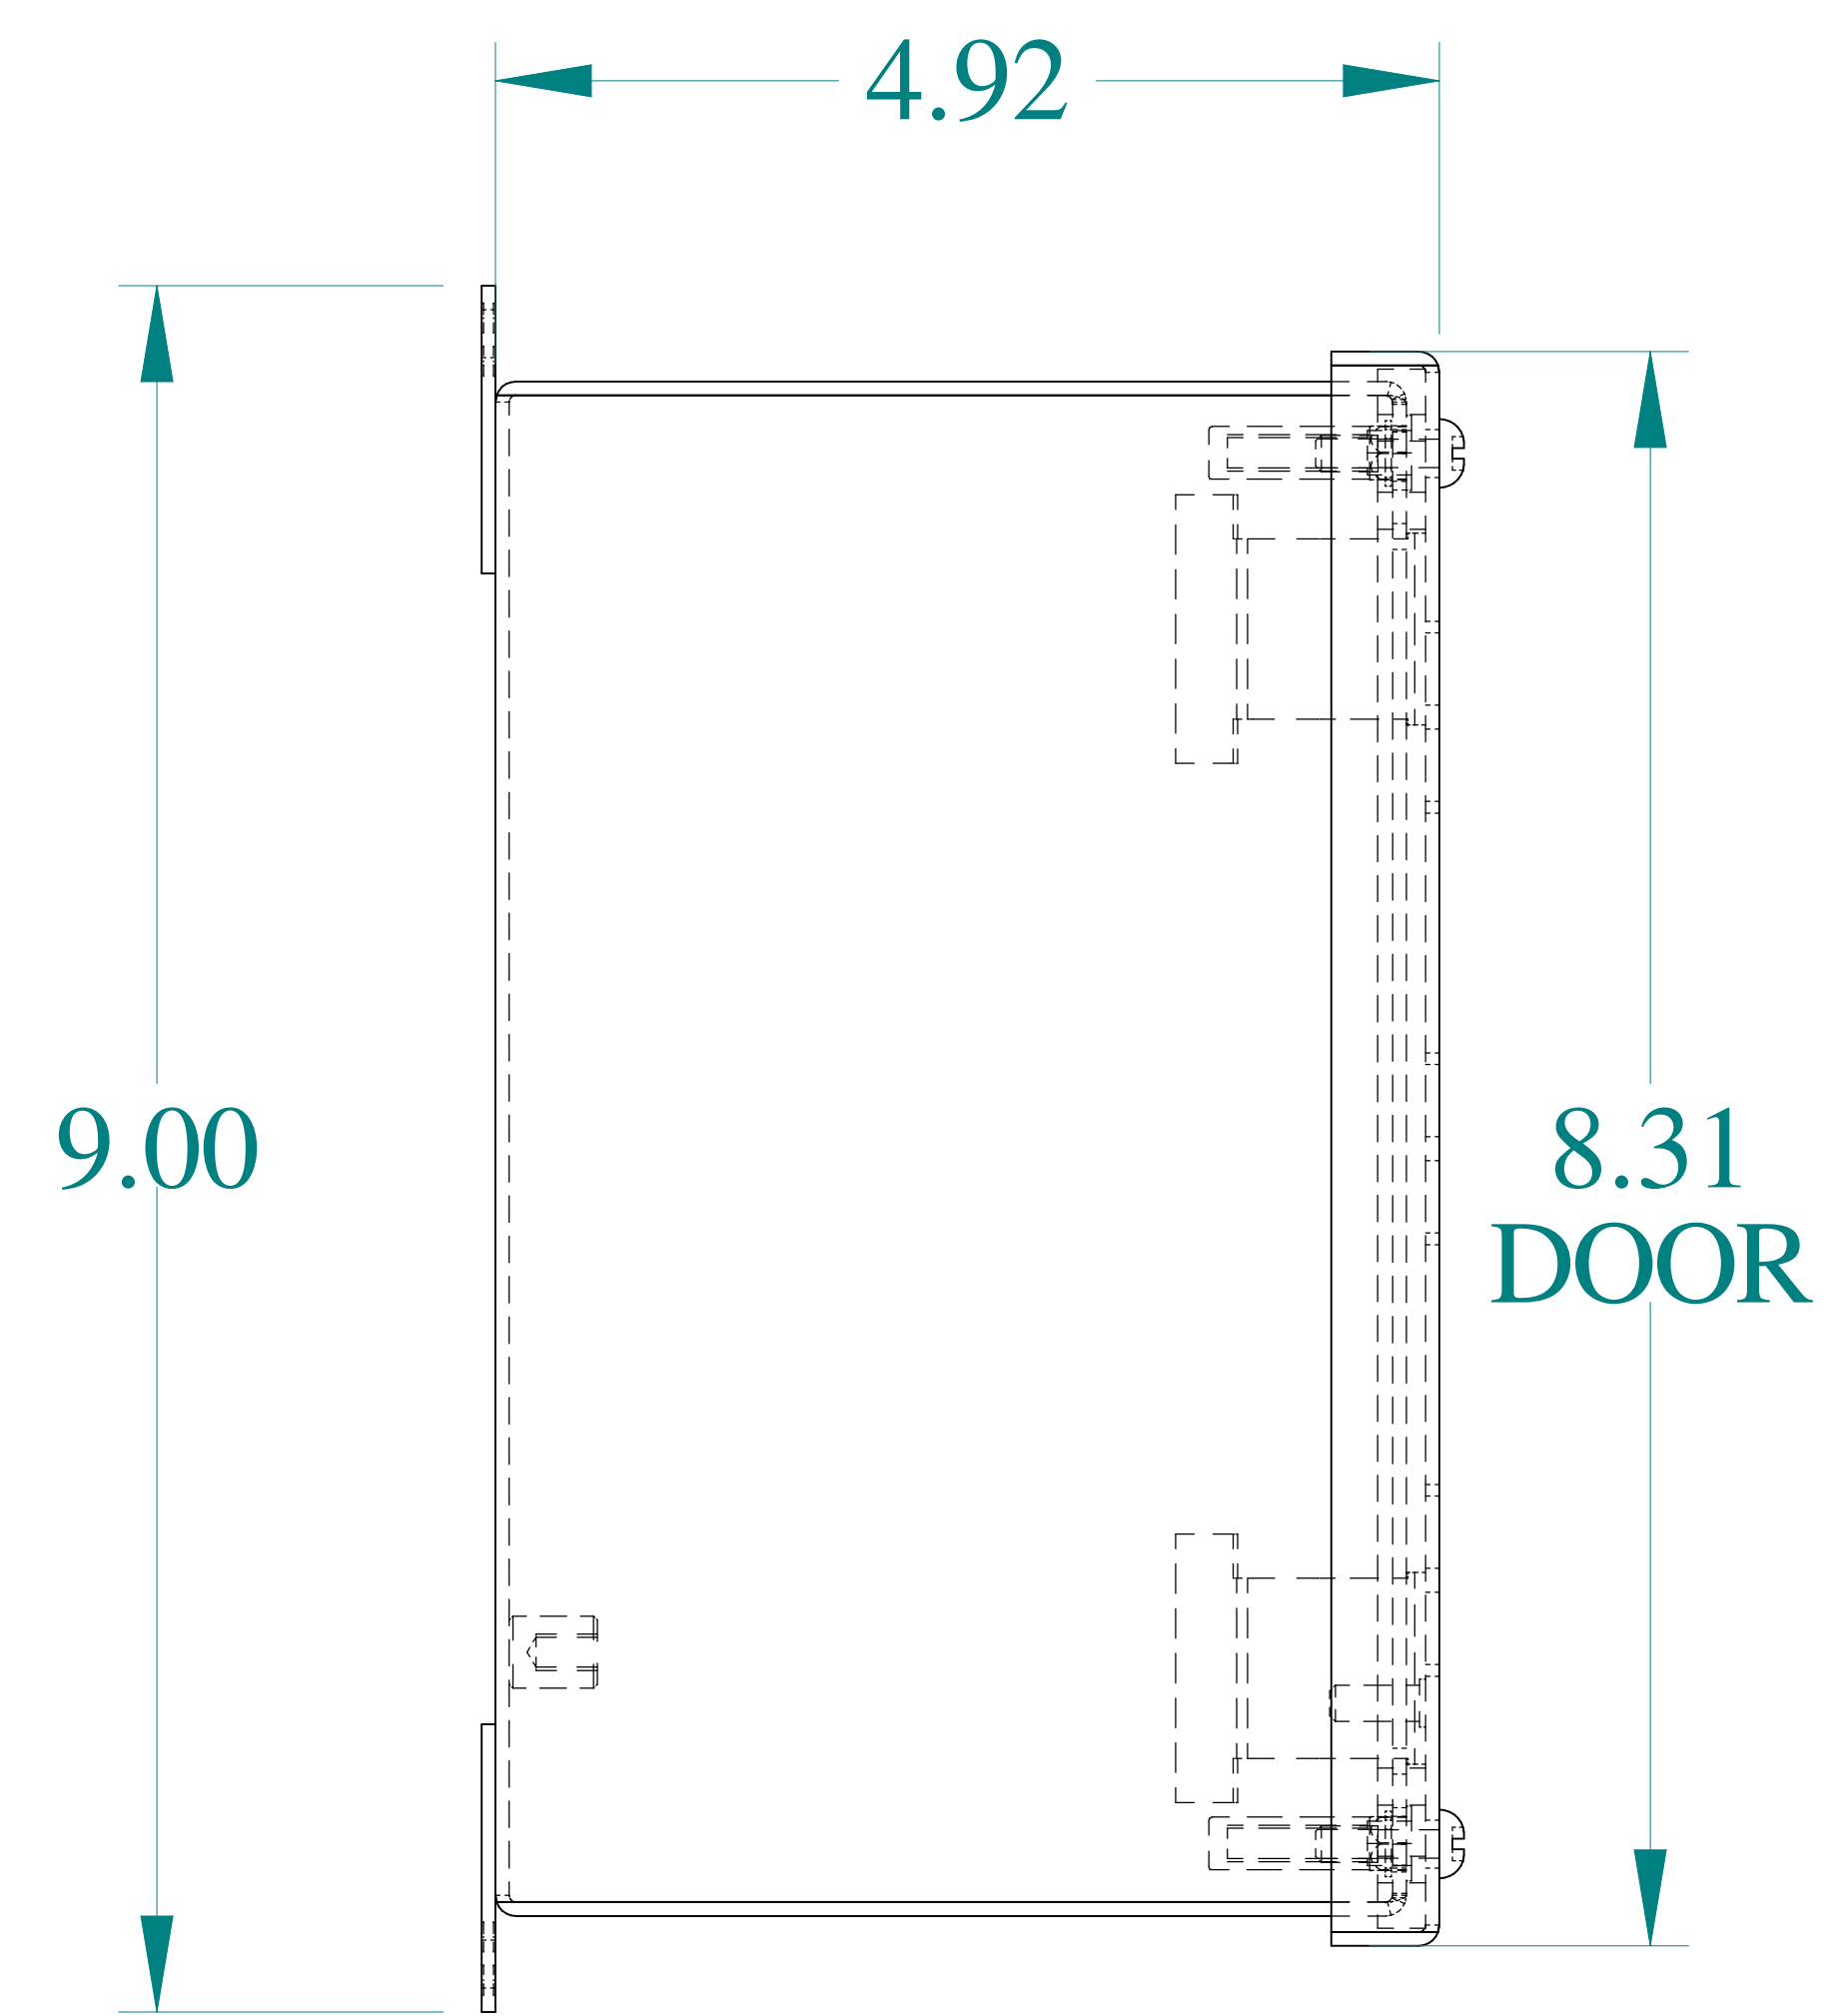

TOP VIEW

DETAIL Z
TYP

ISOMETRIC VIEWS

SIDE VIEW

FRONT VIEW

SIDE VIEW

BACK VIEW

BOTTOM VIEW

Data subject to change without notice.

Part #: 1437MC

Date: Mar. 24, 2019

Link: www.hamdfg.com/1437MC