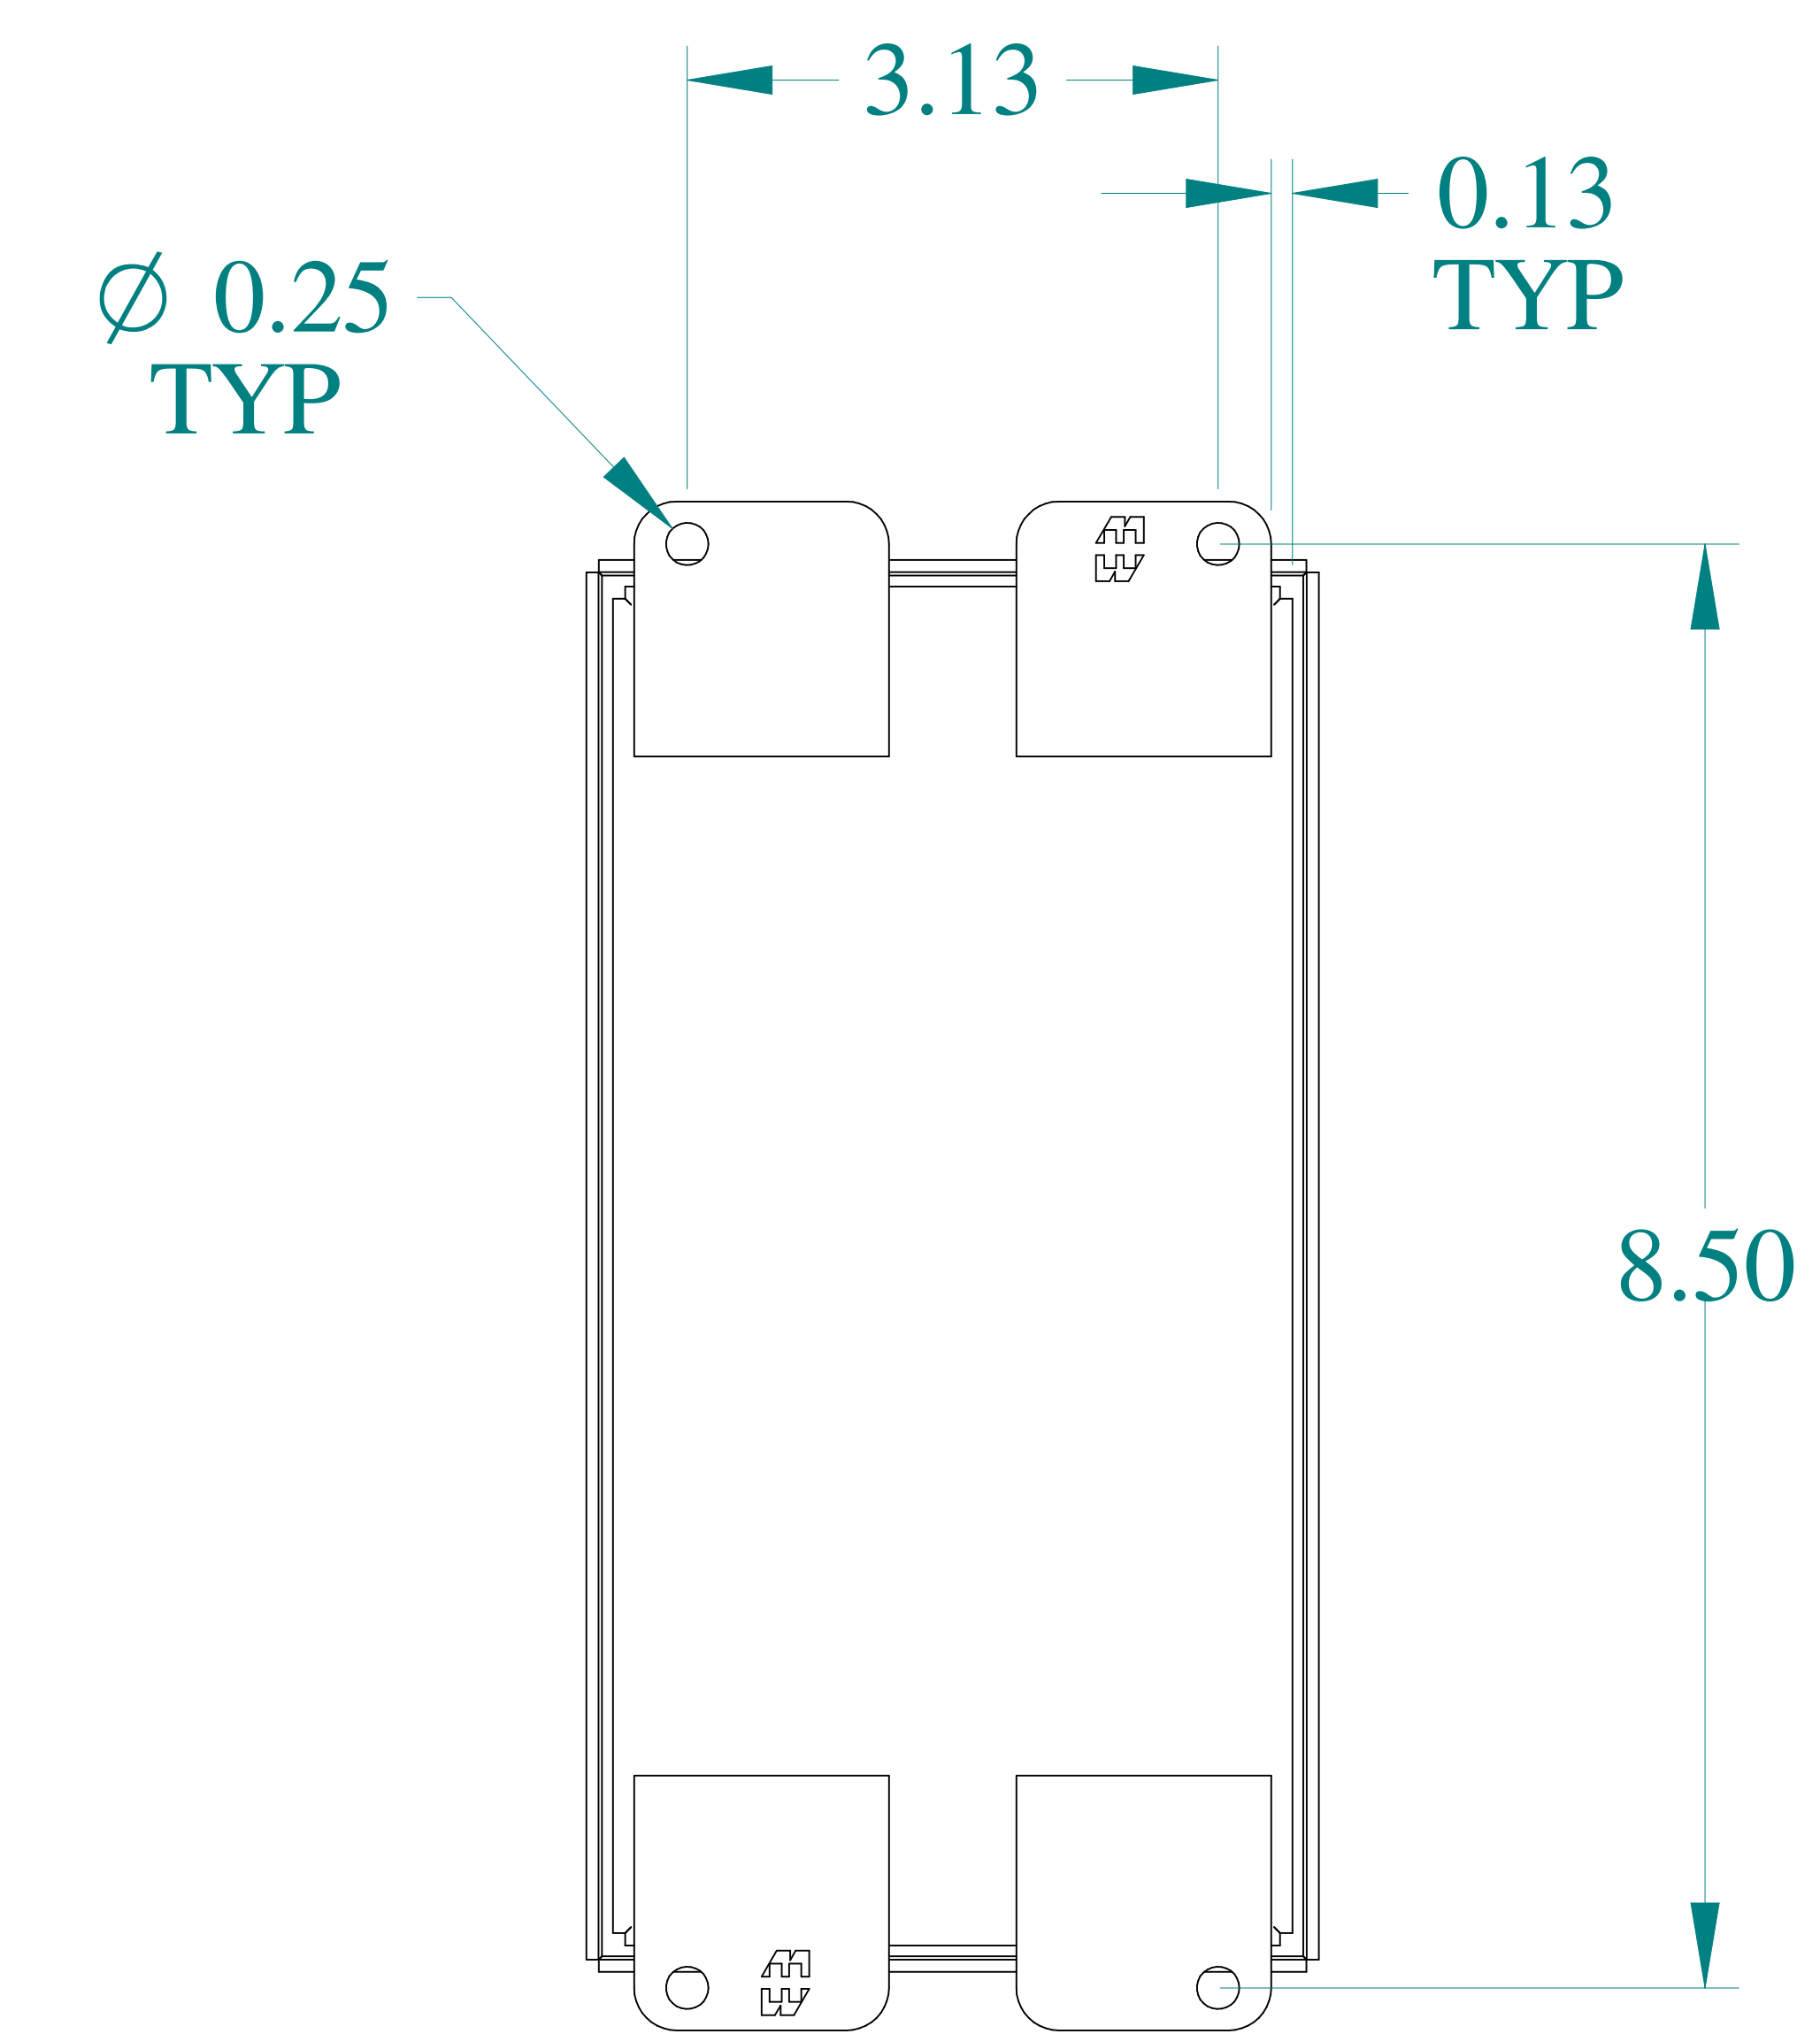

TOP VIEW

DETAIL Z
TYP

ISOMETRIC VIEWS

SIDE VIEW

FRONT VIEW

SIDE VIEW

BACK VIEW

BOTTOM VIEW

Data subject to change without notice.

Part #: 1437MC

Date: Mar. 24, 2019

Link: www.hamdfg.com/1437MC