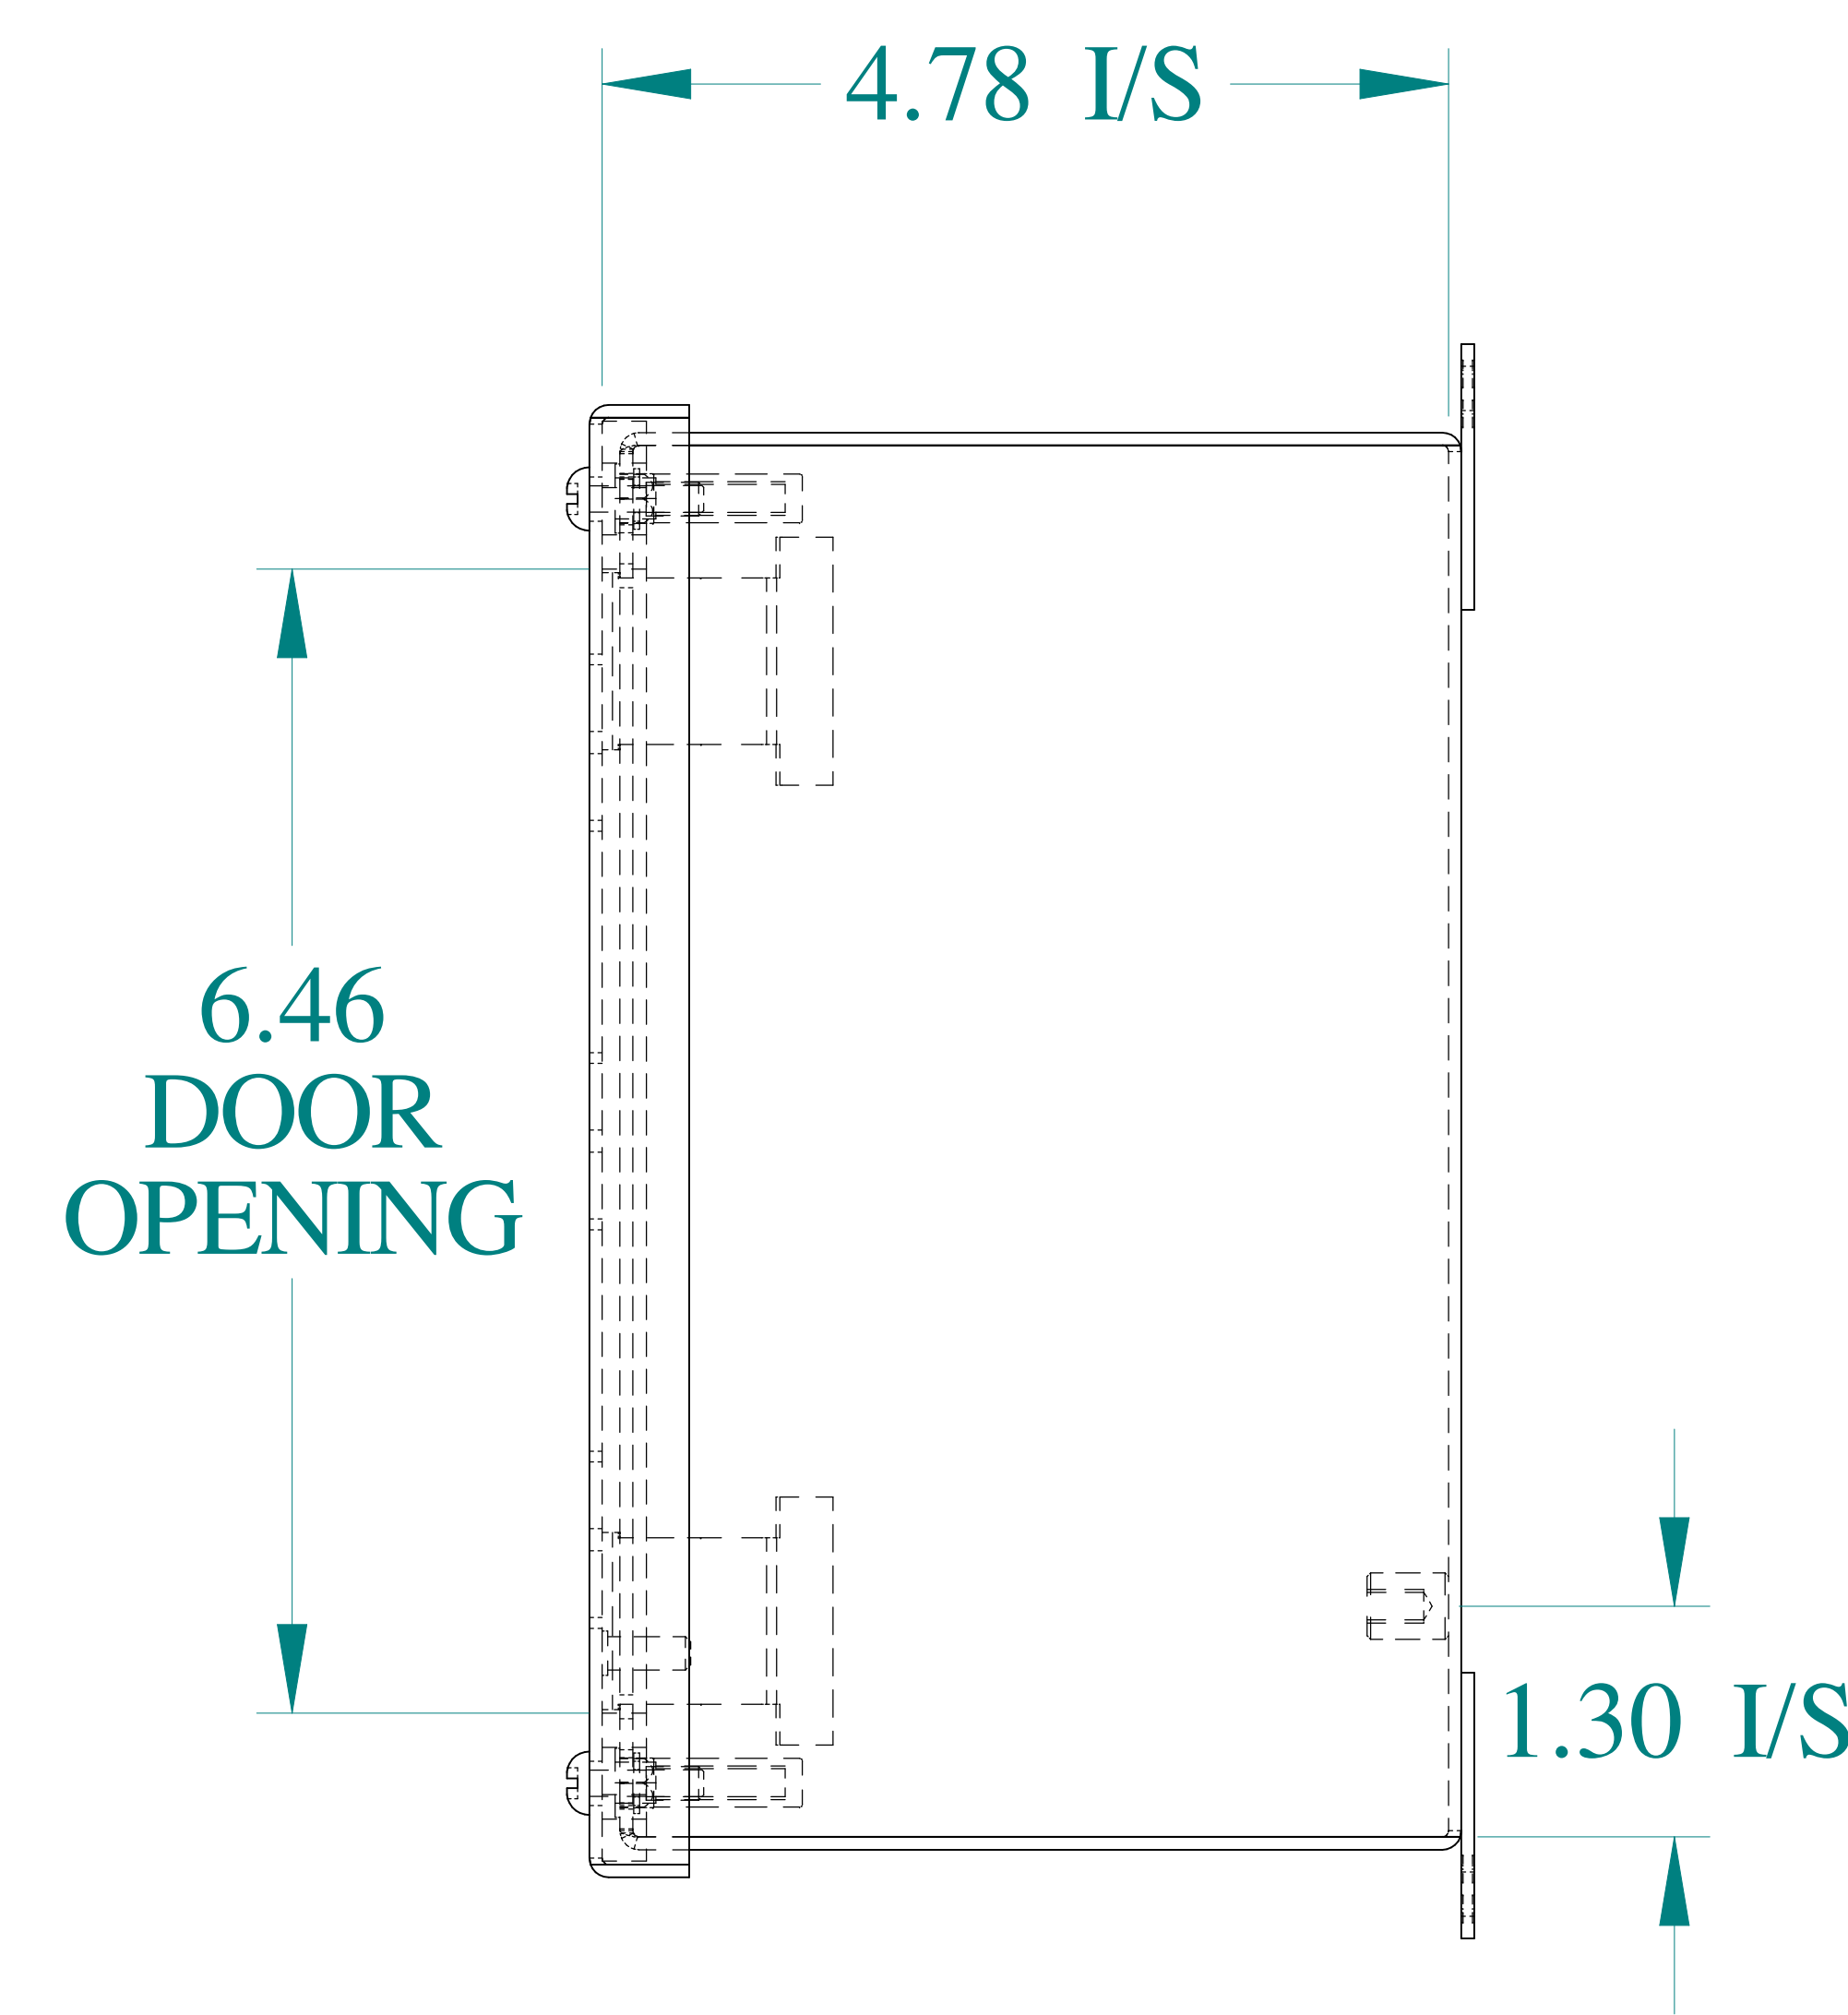

TOP VIEW

DETAIL Z
TYP

ISOMETRIC VIEWS

SIDE VIEW

FRONT VIEW

SIDE VIEW

BACK VIEW

BOTTOM VIEW

Data subject to change without notice.

Part #: 1437MC

Date: Mar. 24, 2019

Link: www.hamdfg.com/1437MC