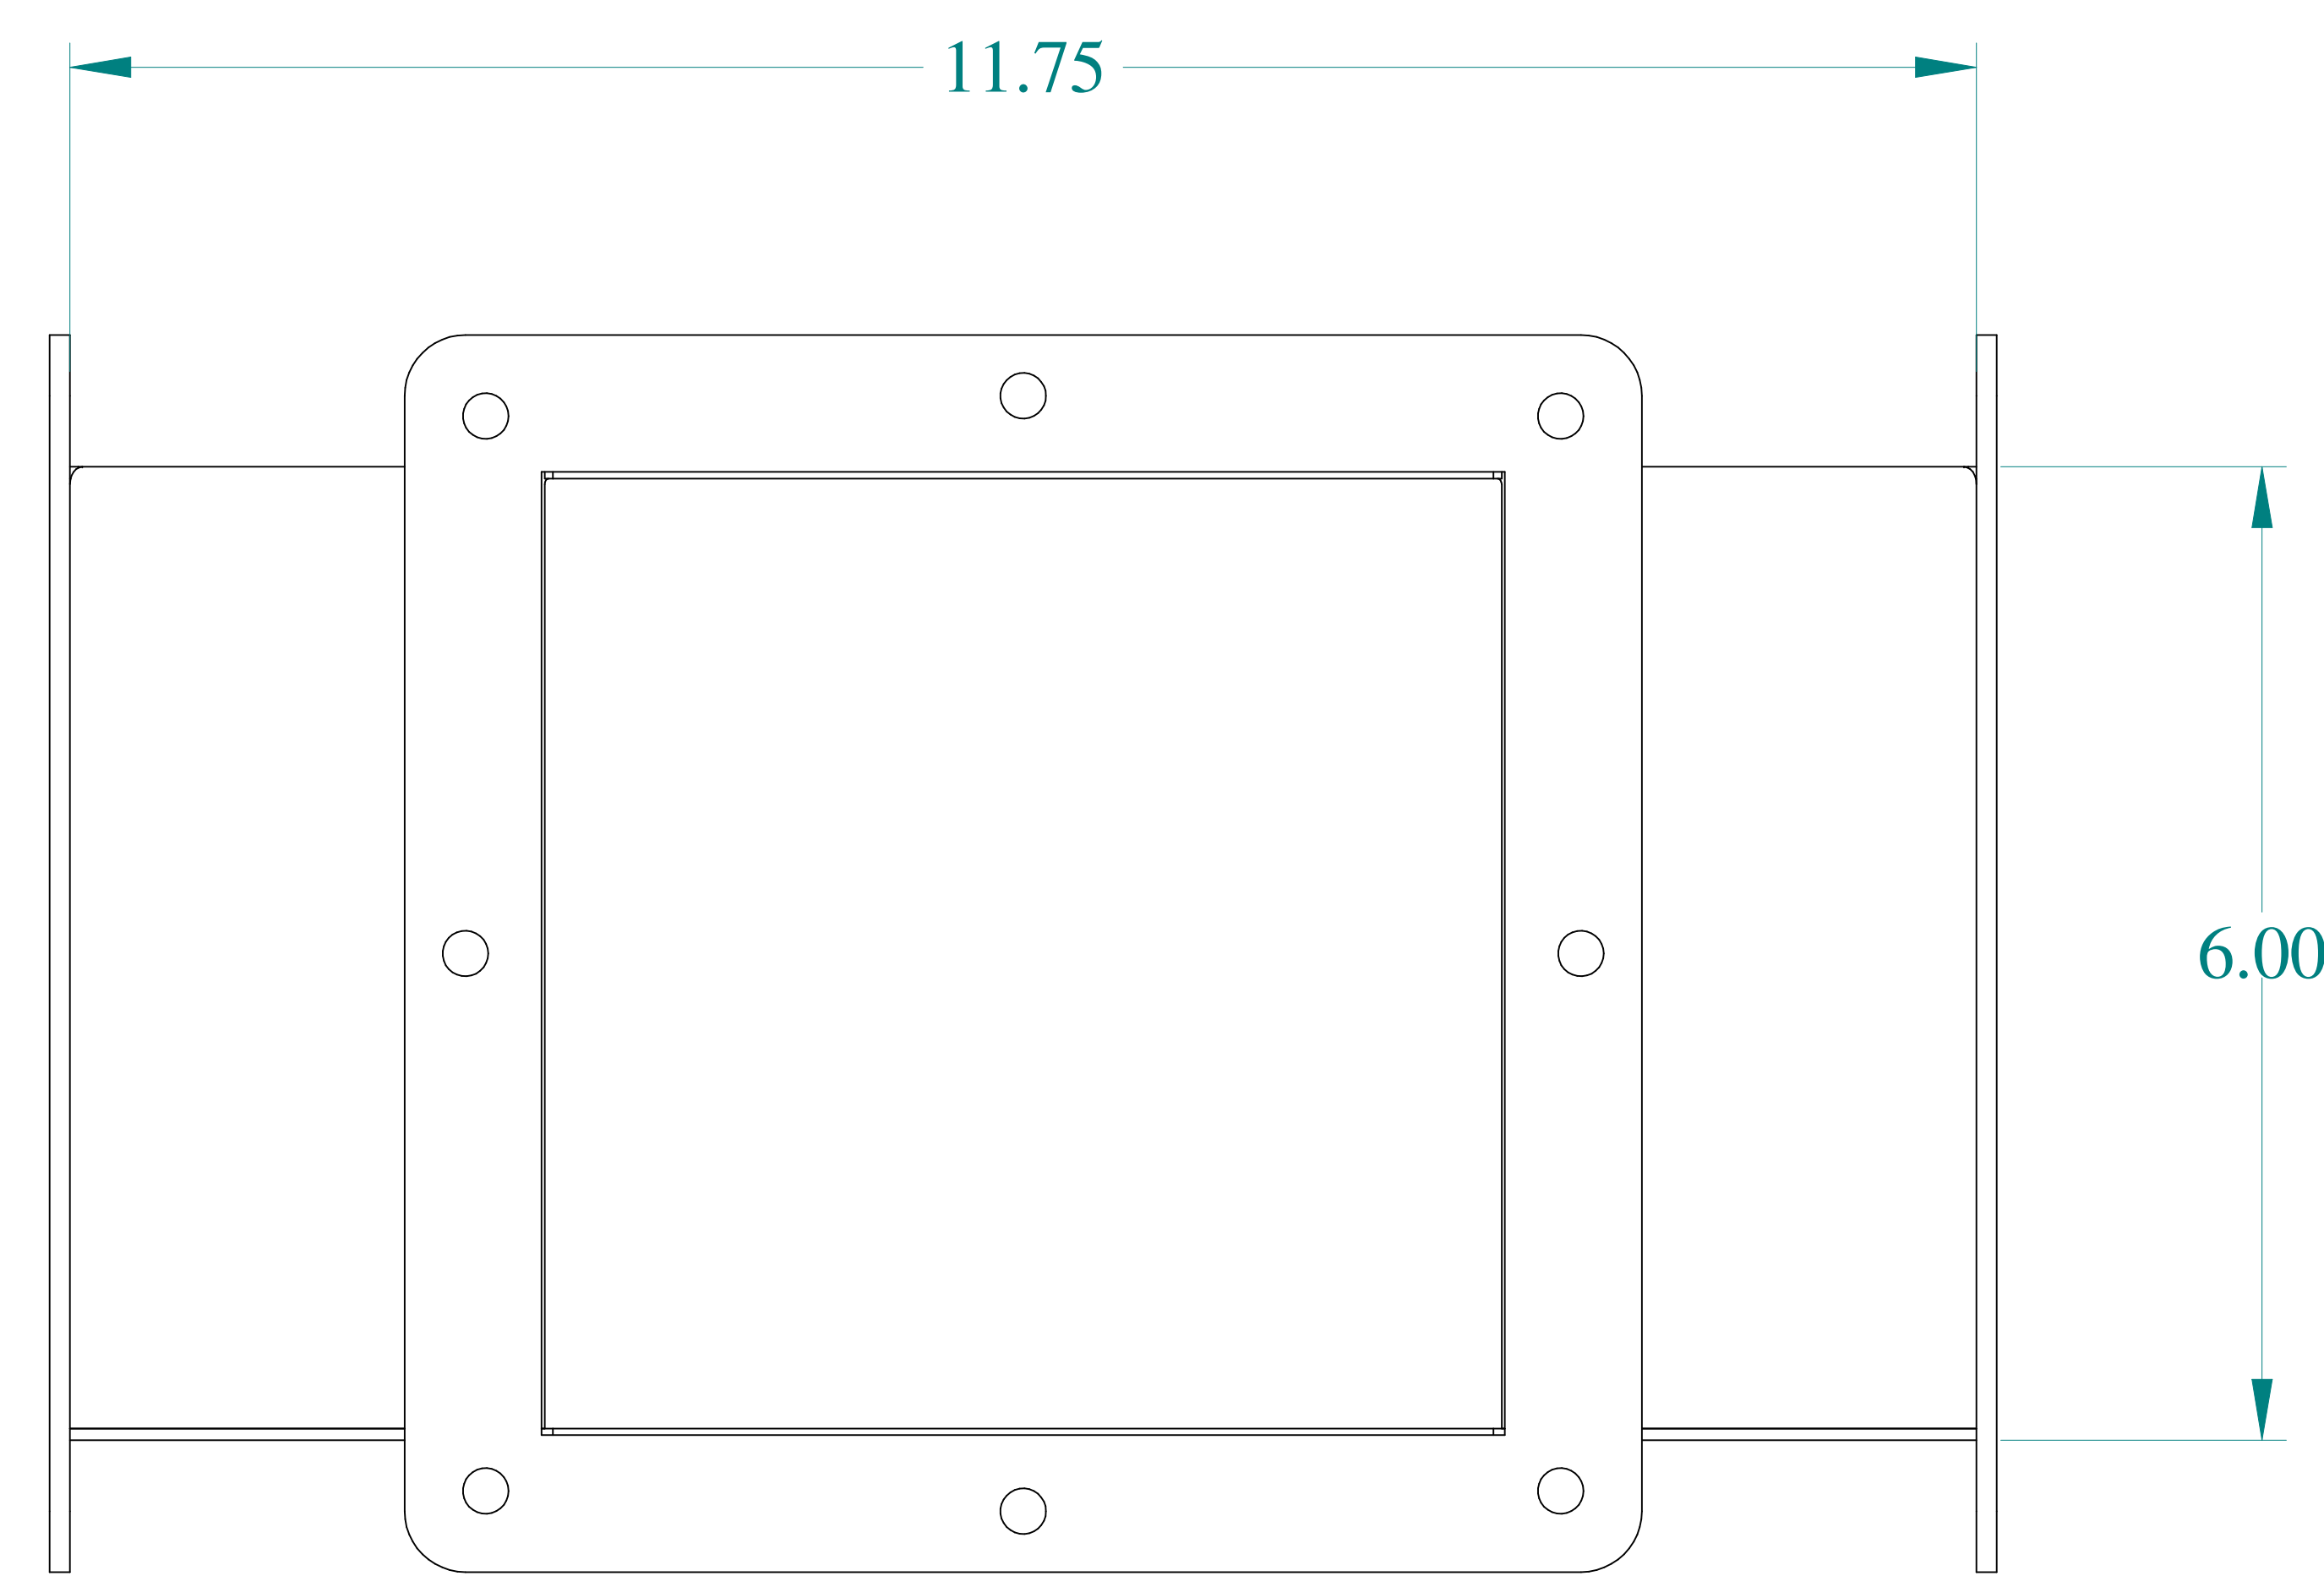

TOP VIEW

ISOMETRIC VIEWS

SIDE VIEW

FRONT VIEW

SIDE VIEW

BACK VIEW

BOTTOM VIEW

Data subject to change without notice.

Part # : 1487DT

Date : Mar. 23, 2019

Link: www.hammfg.com/1487DT