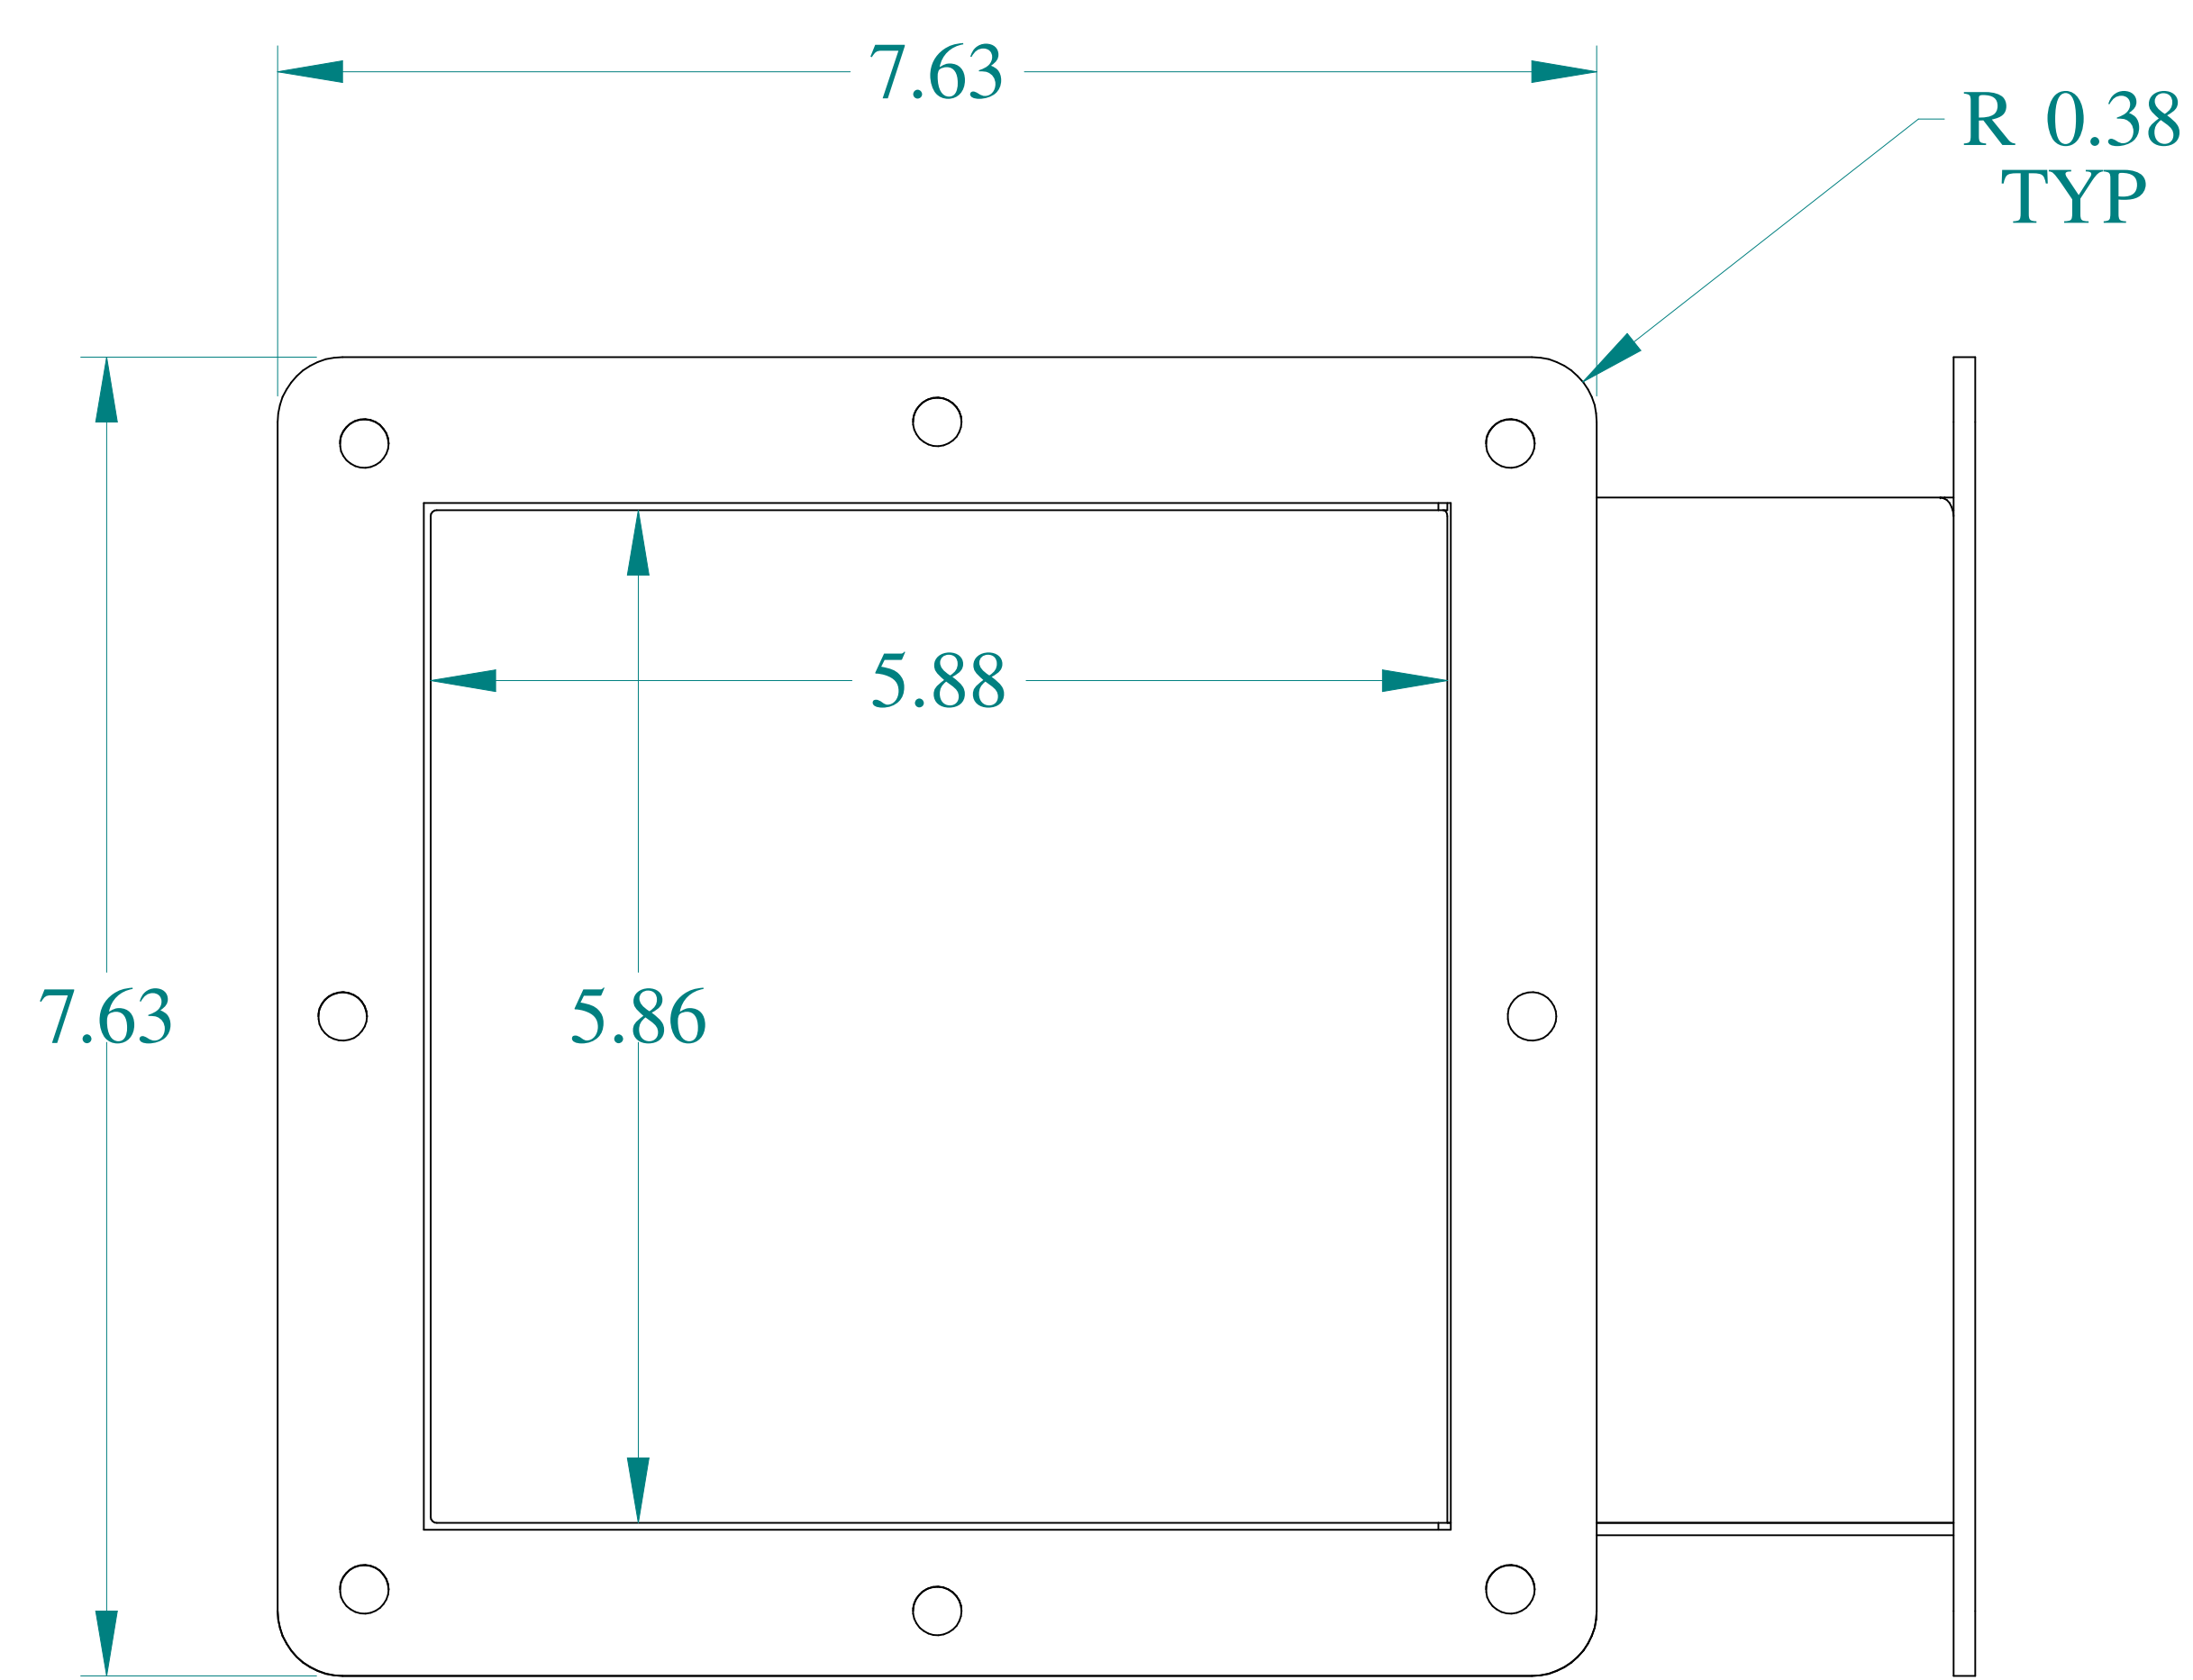

TOP VIEW

ISOMETRIC VIEWS

SIDE VIEW

FRONT VIEW

SIDE VIEW

BACK VIEW

BOTTOM VIEW

Data subject to change without notice.

Part # : 1487DT

Date : Mar. 23, 2019

Link: www.hammfg.com/1487DT