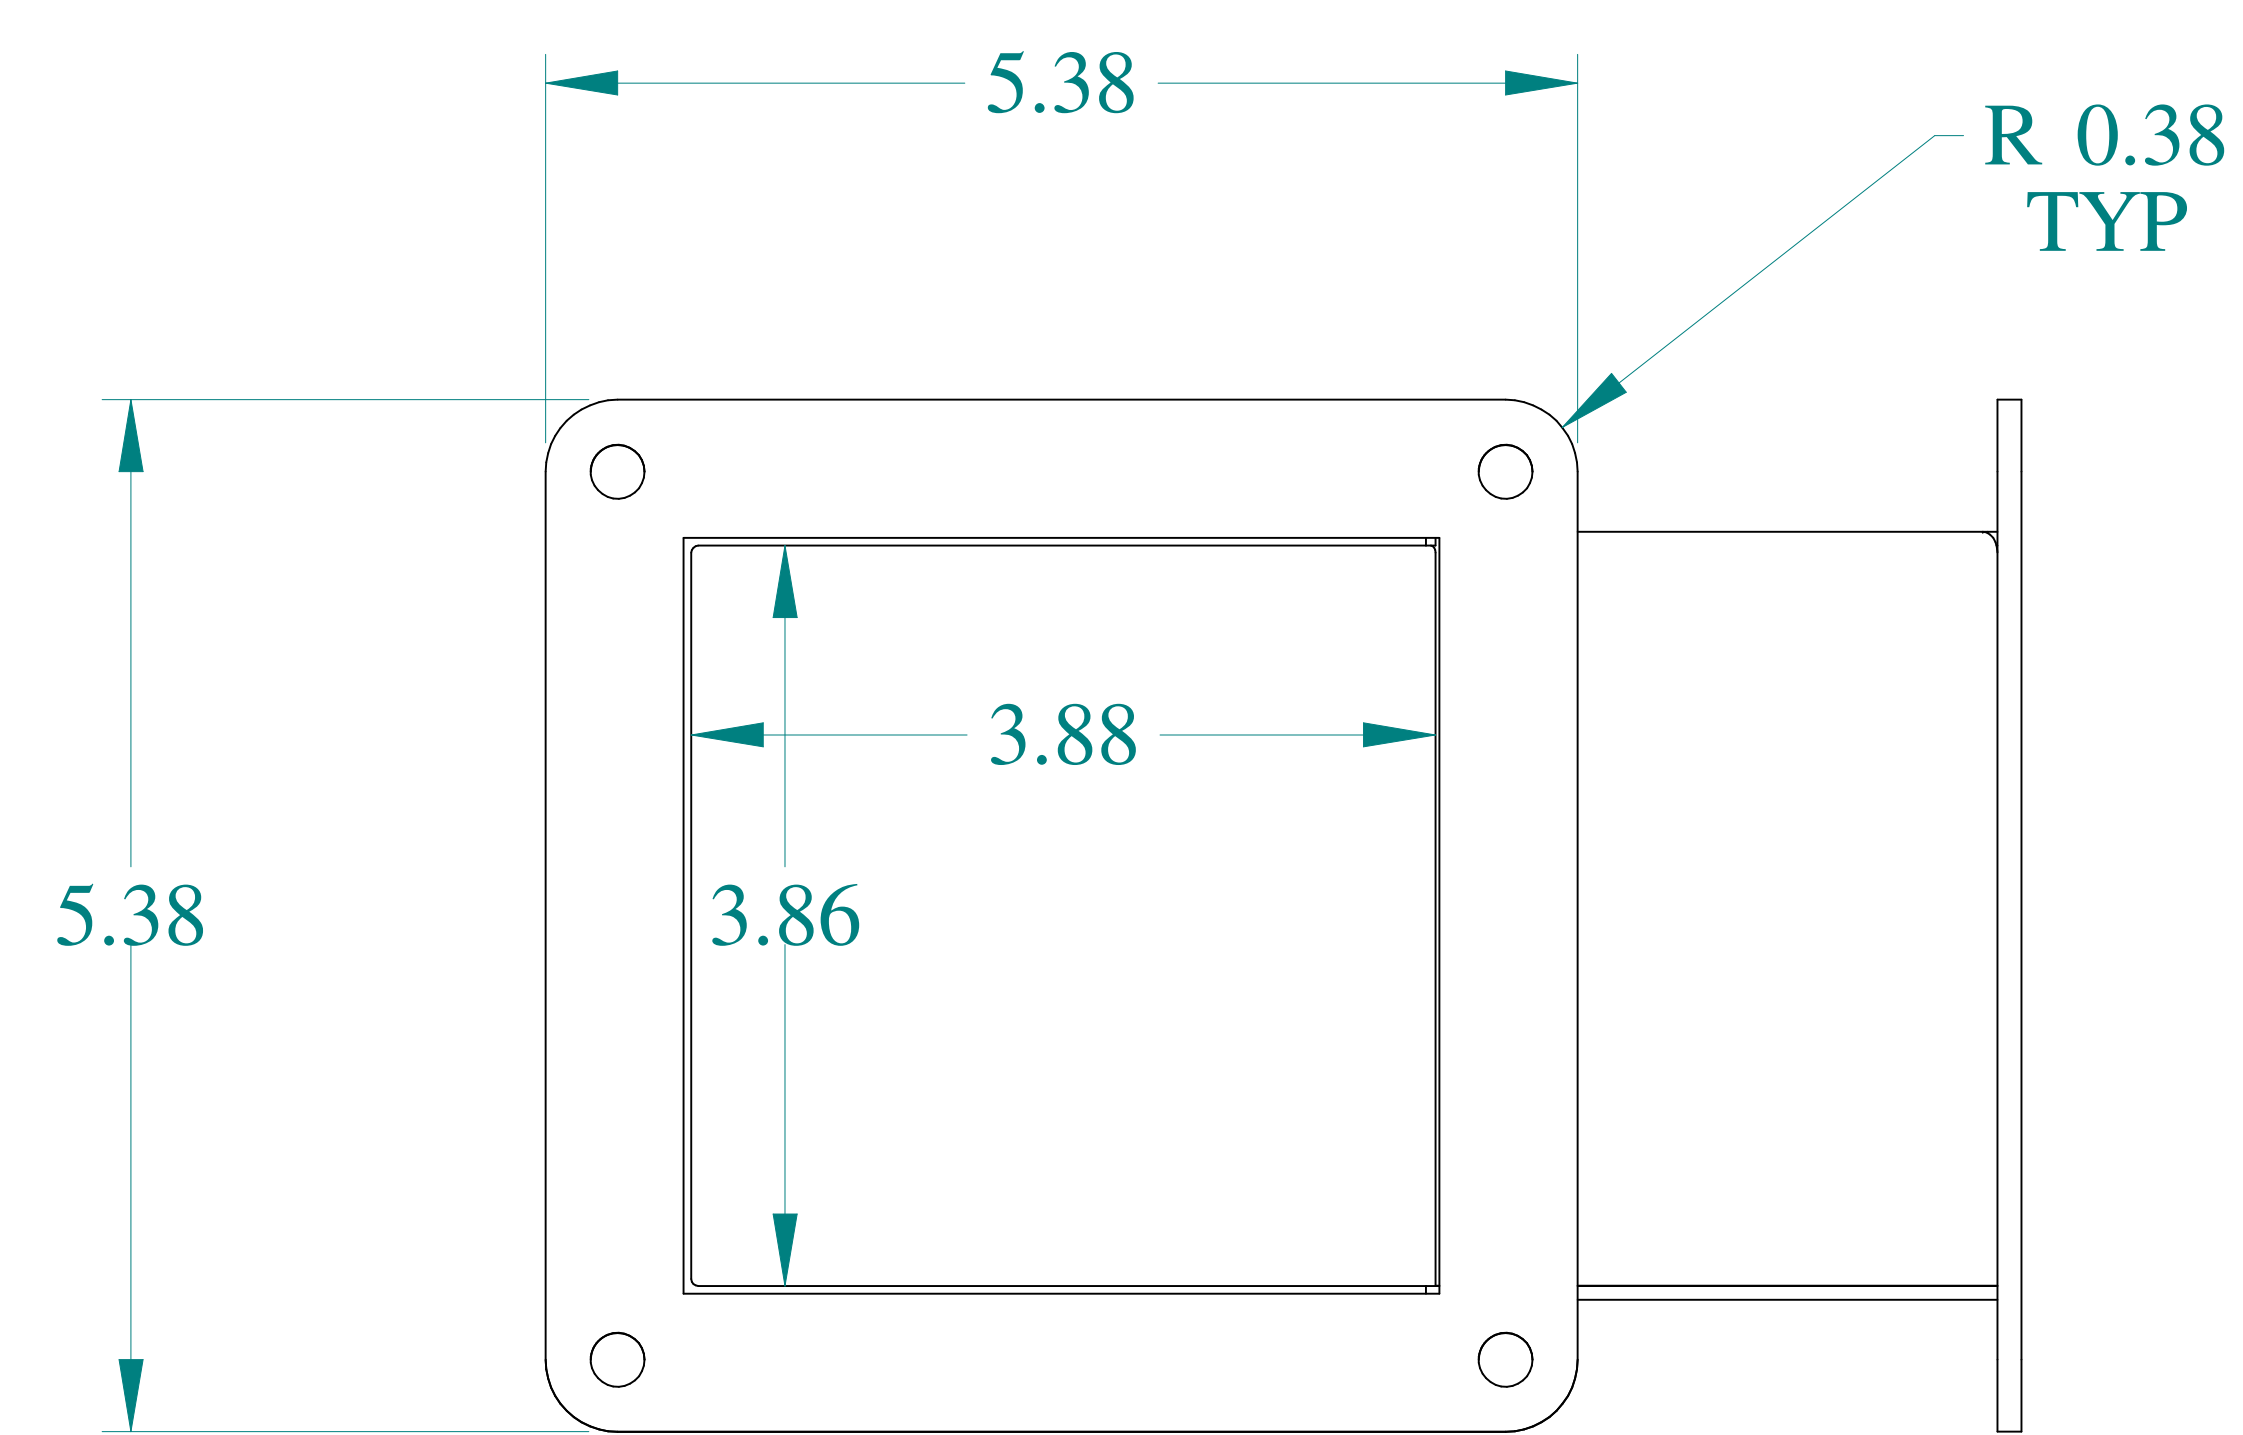

TOP VIEW

ISOMETRIC VIEWS

SIDE VIEW

FRONT VIEW

SIDE VIEW

BACK VIEW

BOTTOM VIEW

Data subject to change without notice.

Part # : 1487CT

Date : Mar. 23, 2019

Link: www.hammg.com/1487CT