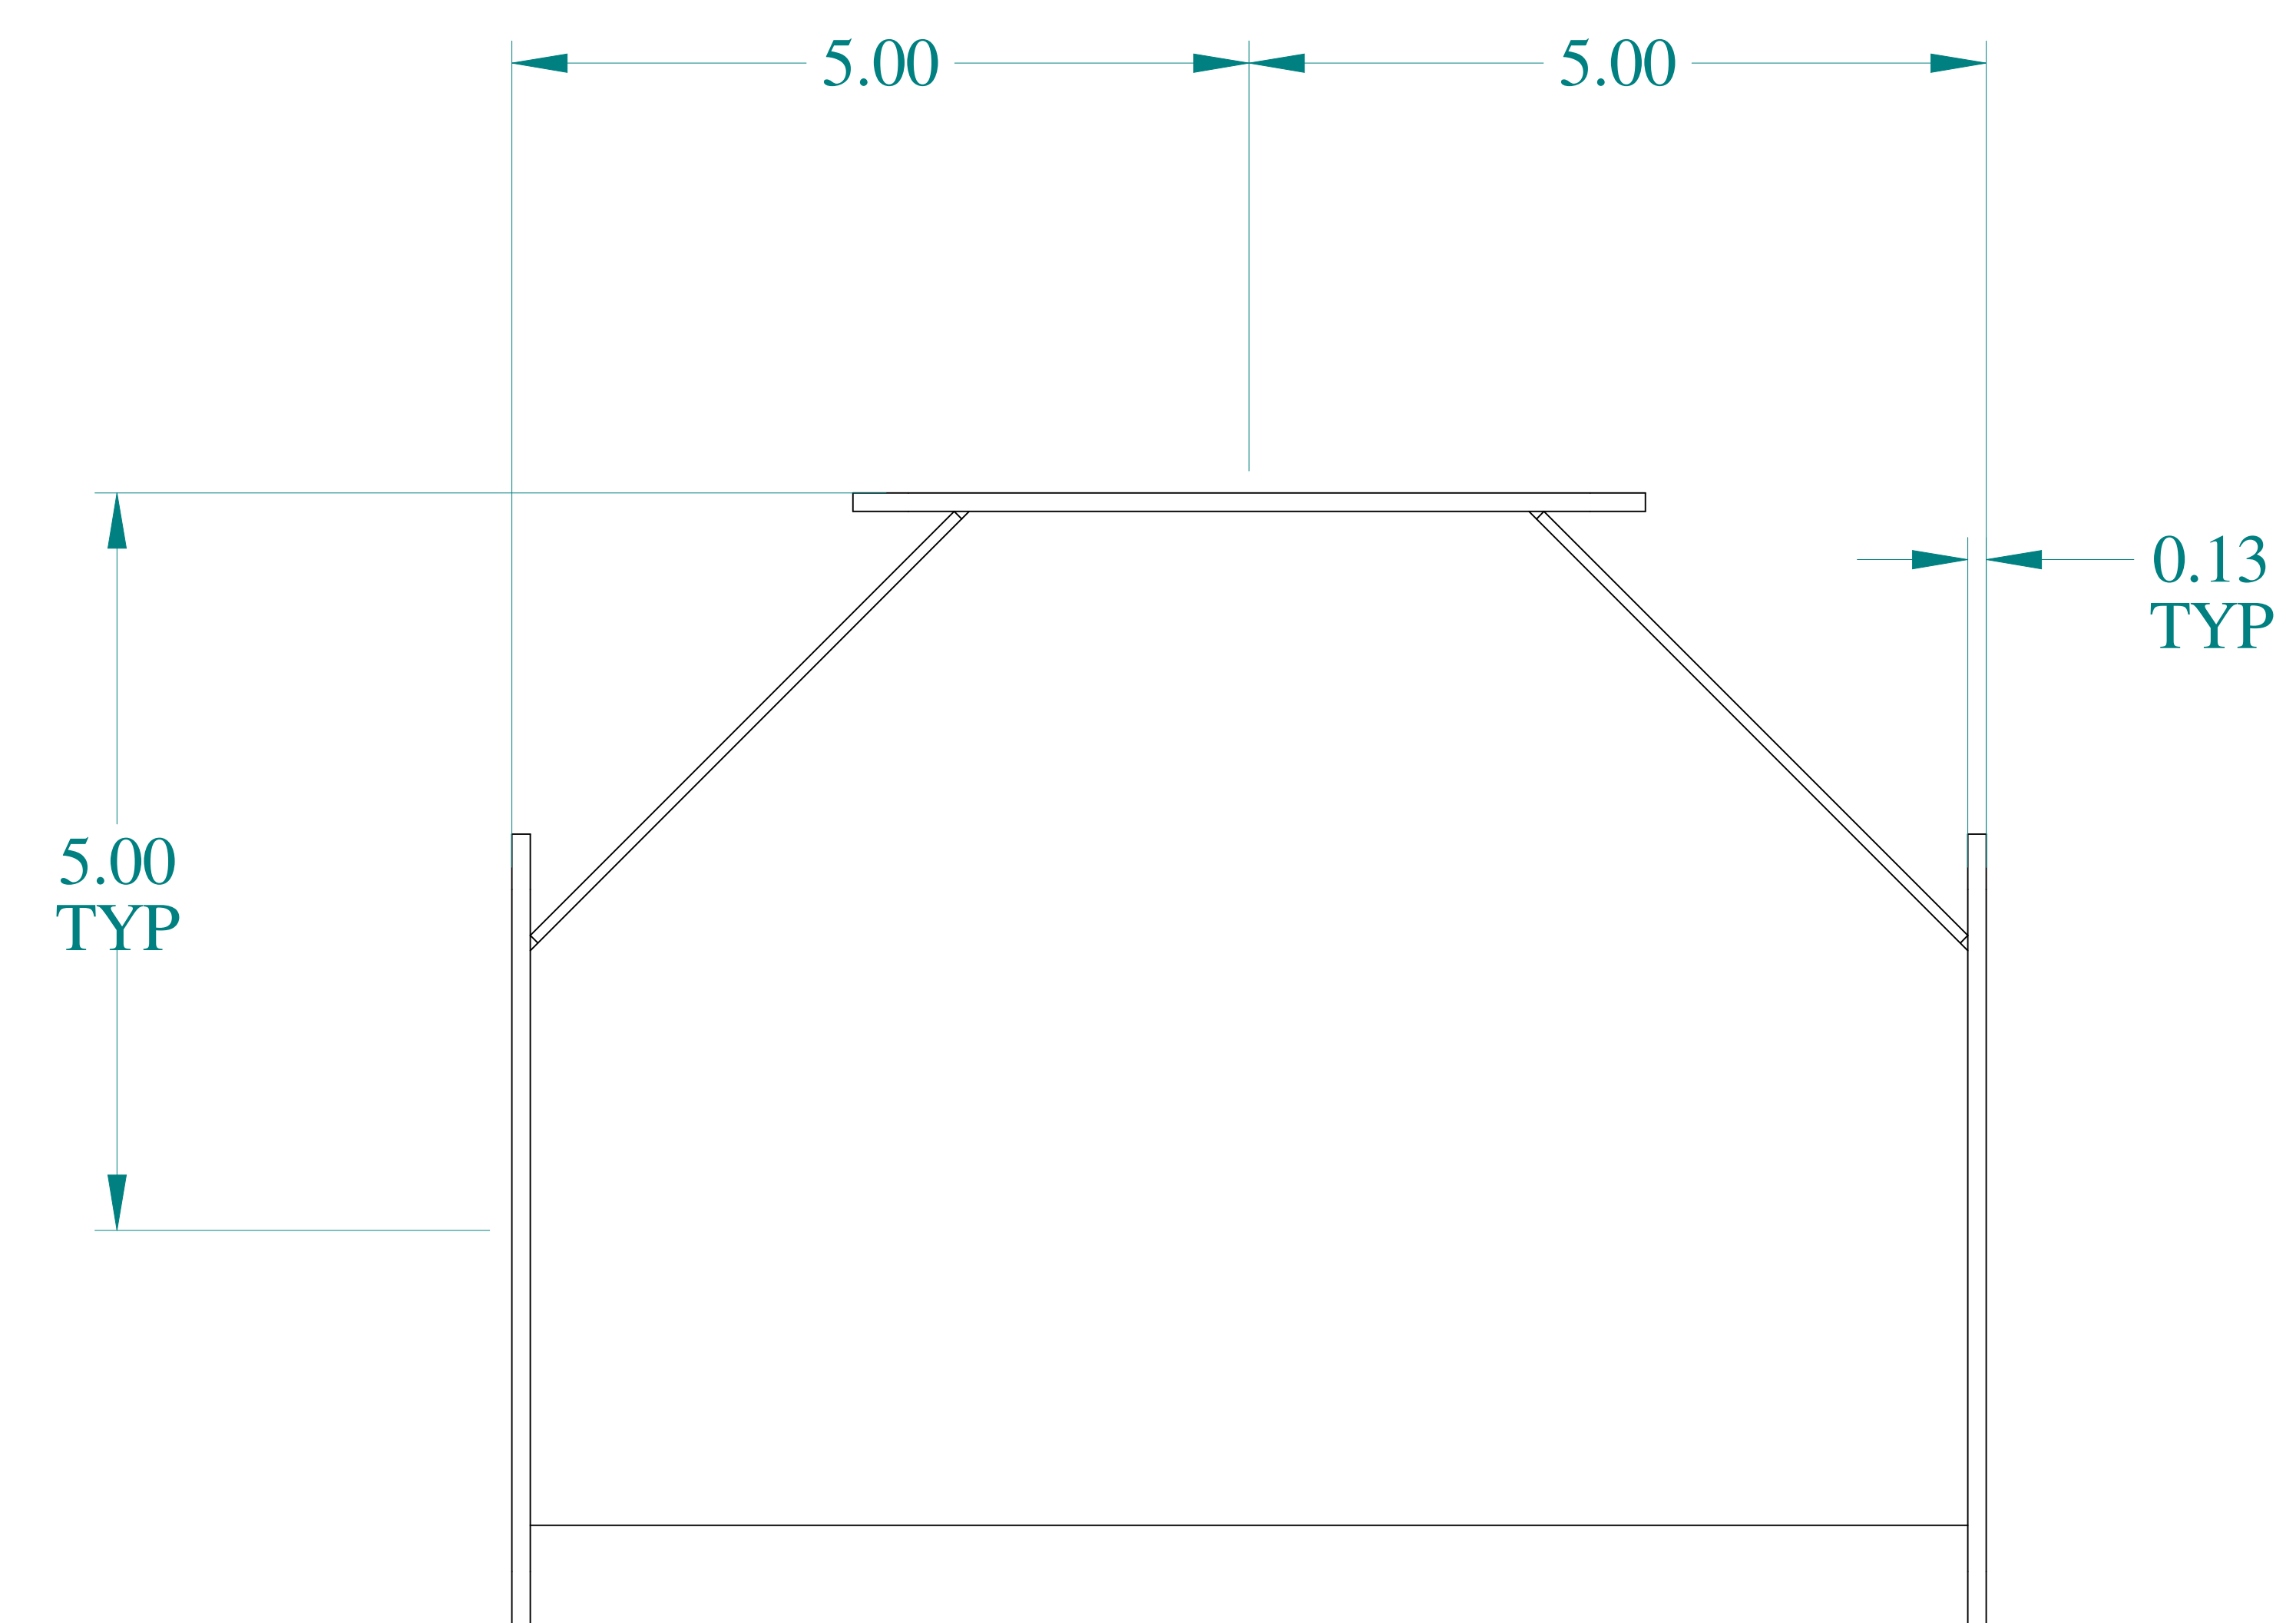

TOP VIEW

ISOMETRIC VIEWS

SIDE VIEW

FRONT VIEW

SIDE VIEW

BACK VIEW

BOTTOM VIEW

Data subject to change without notice.

Part # : 1487CT

Date : Mar. 23, 2019

Link: www.hammg.com/1487CT