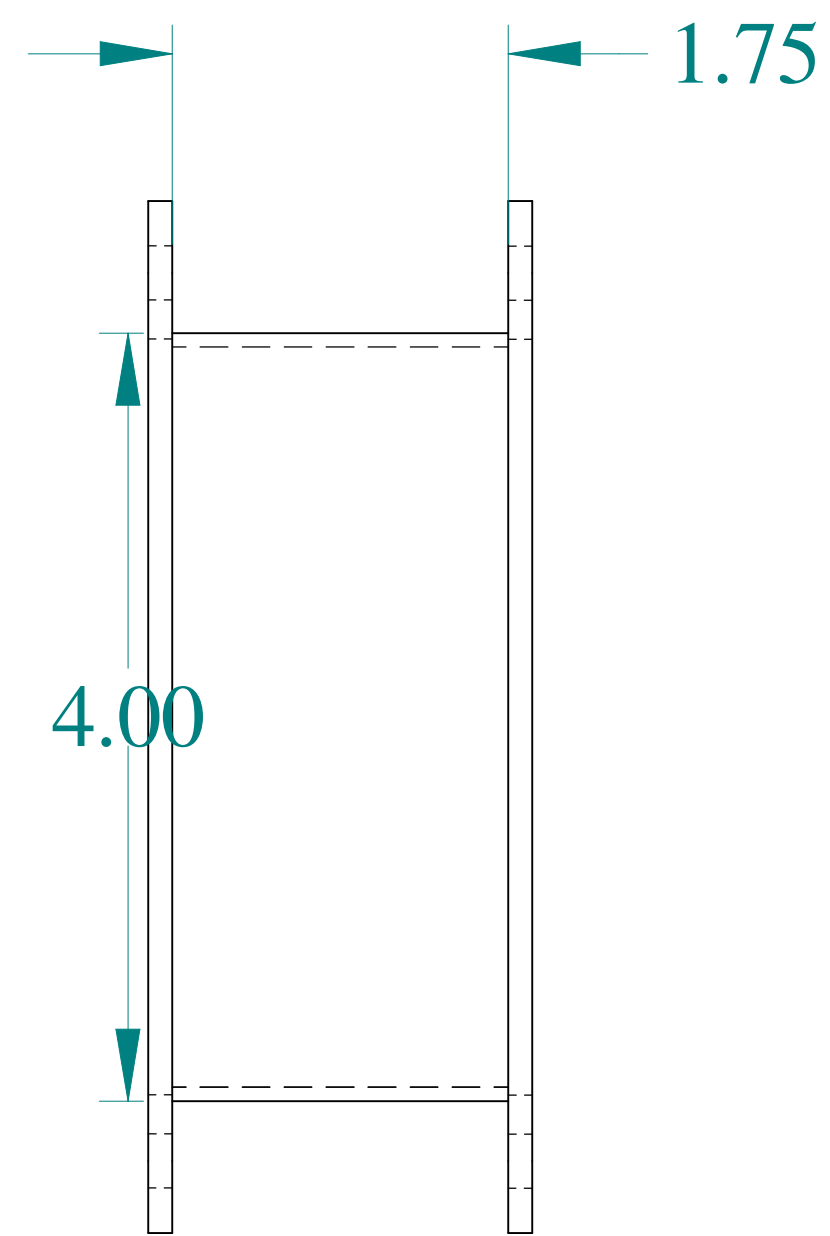

TOP VIEW

ISOMETRIC VIEWS

SIDE VIEW

FRONT VIEW

SIDE VIEW

BOTTOM VIEW

HAMMOND
MANUFACTURING®

www.hammondmfg.com

Data subject to change without notice.

Part #: 1487CM2

Date: Mar. 22, 2019

Link: www.hammg.com/1487CM2