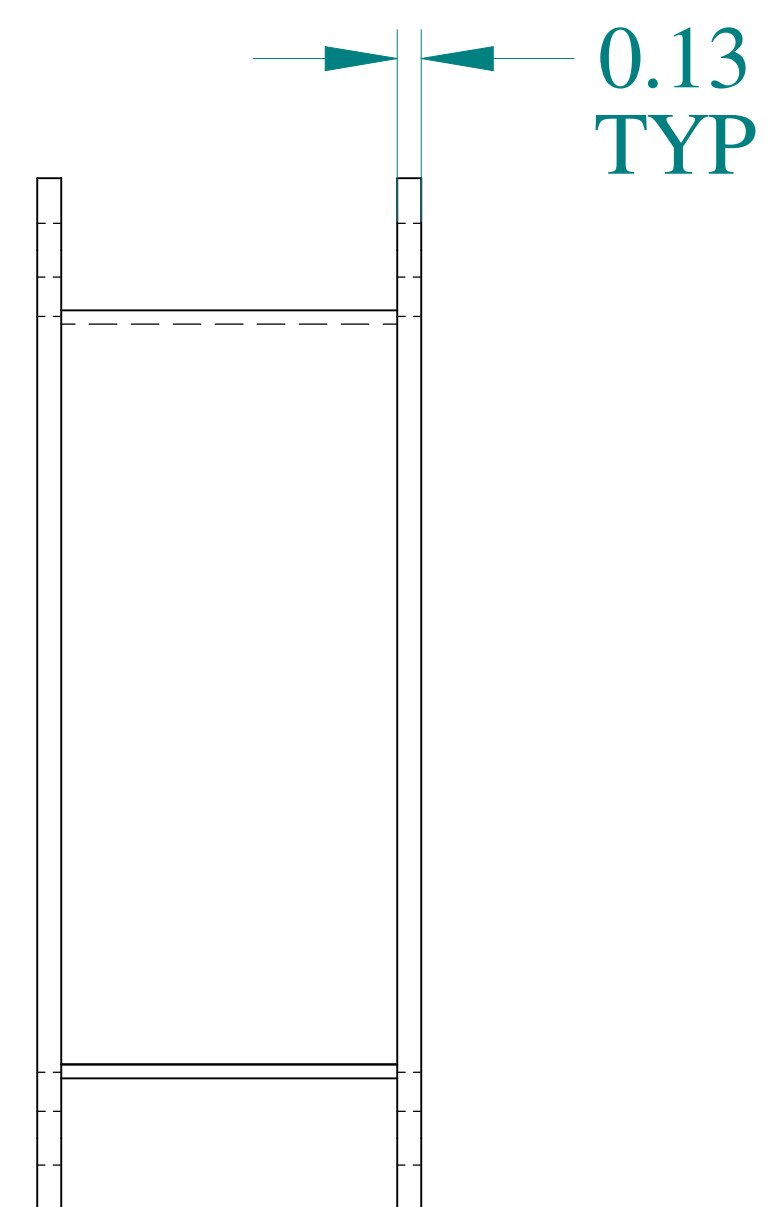

TOP VIEW

ISOMETRIC VIEWS

SIDE VIEW

FRONT VIEW

SIDE VIEW

BOTTOM VIEW

HAMMOND
MANUFACTURING®

www.hammondmfg.com

Data subject to change without notice.

Part #: 1487CM2

Date: Mar. 22, 2019

Link: www.hammg.com/1487CM2