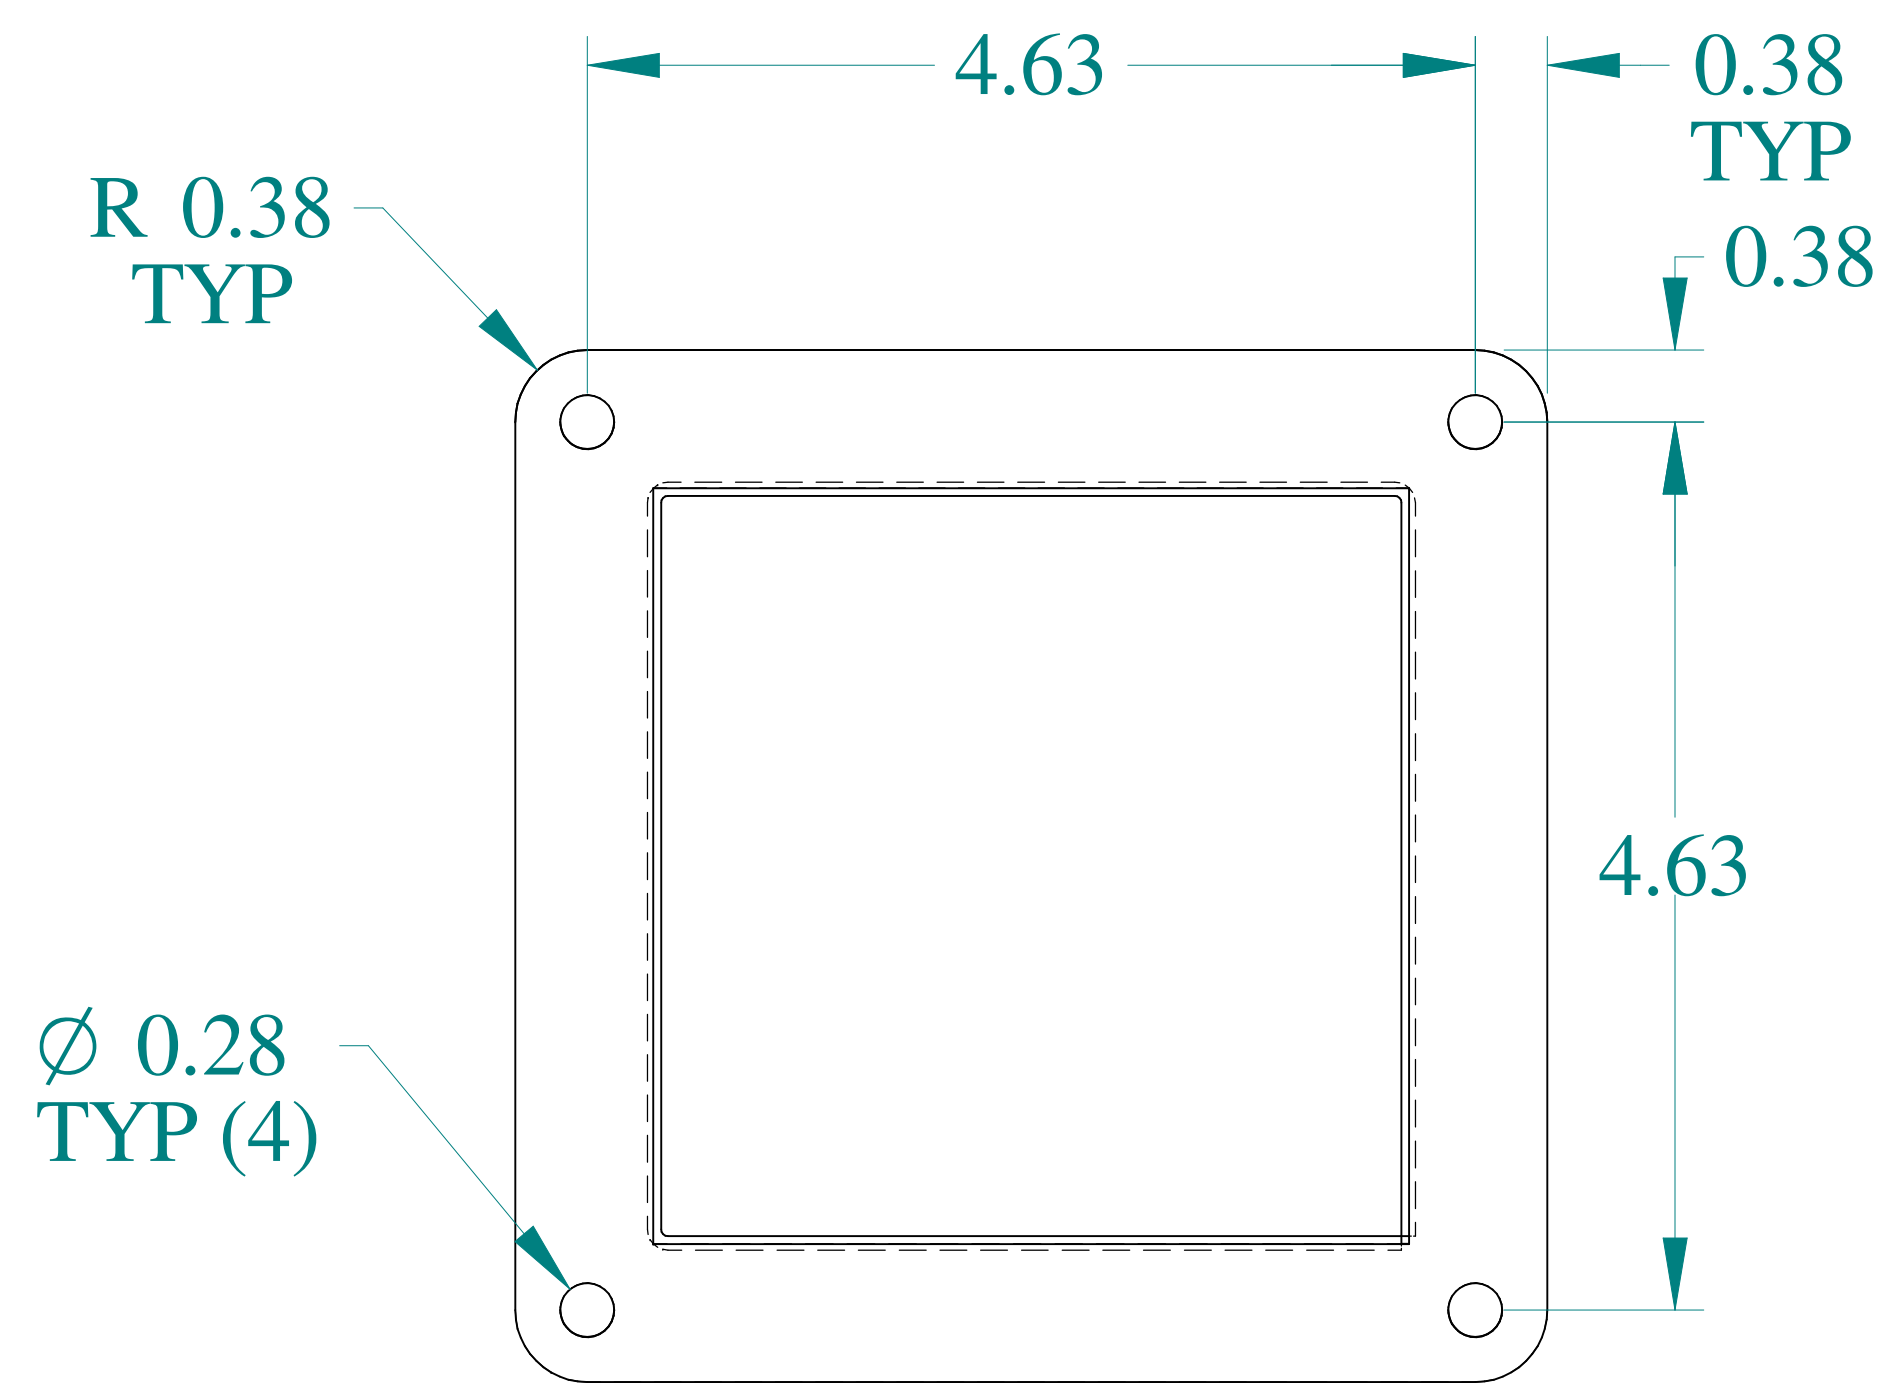

TOP VIEW

ISOMETRIC VIEWS

SIDE VIEW

FRONT VIEW

SIDE VIEW

BOTTOM VIEW

HAMMOND
MANUFACTURING®

www.hammondmfg.com

Data subject to change without notice.

Part #: 1487CM2

Date: Mar. 22, 2019

Link: www.hammg.com/1487CM2