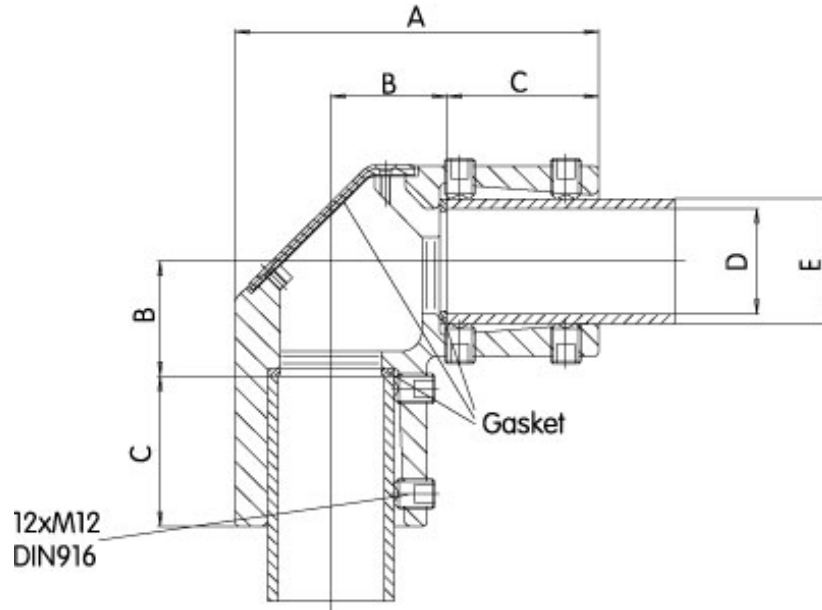

Heavy Duty Elbow *HDSSEL Series*

- Cast Aluminum
- Large cover opening for easier cable pull through.

Part No.	System	A	B	C	D	E	Ship Wt. lbs.
R147-020-000R	50	144	46	60	42	50	3
R147-020-200R	80	193	56	83	70	80	6