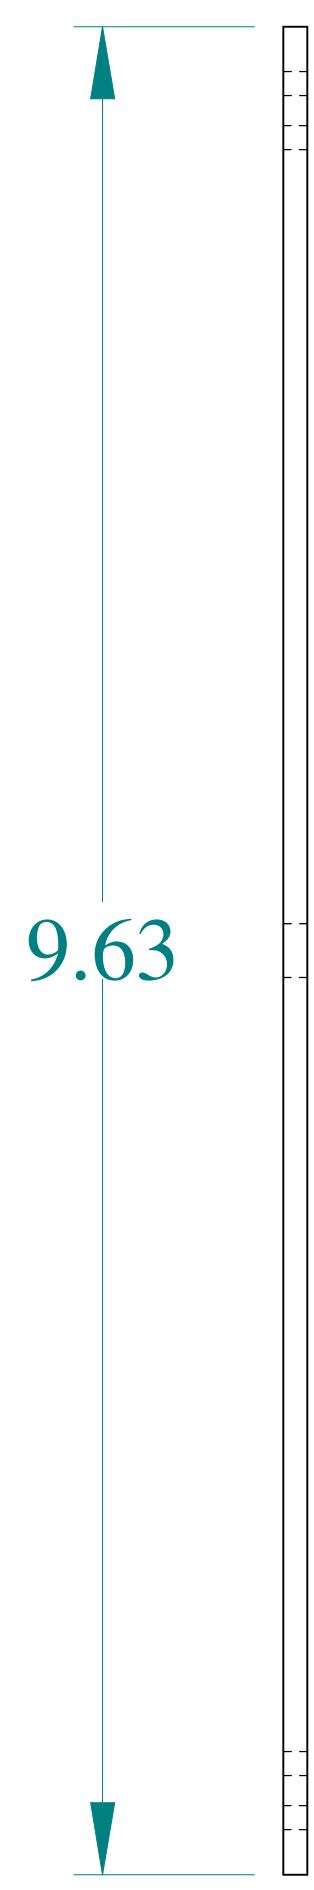

TOP VIEW

FRONT VIEW

SIDE VIEW

SIDE VIEW

ISOMETRIC VIEWS

**HAMMOND MANUFACTURING®**  
 www.hammondmfg.com

Data subject to change without notice.

Part # : 1485EH      Date : Mar. 24, 2019

[Link:www.hammg.com/1485EH](http://www.hammg.com/1485EH)