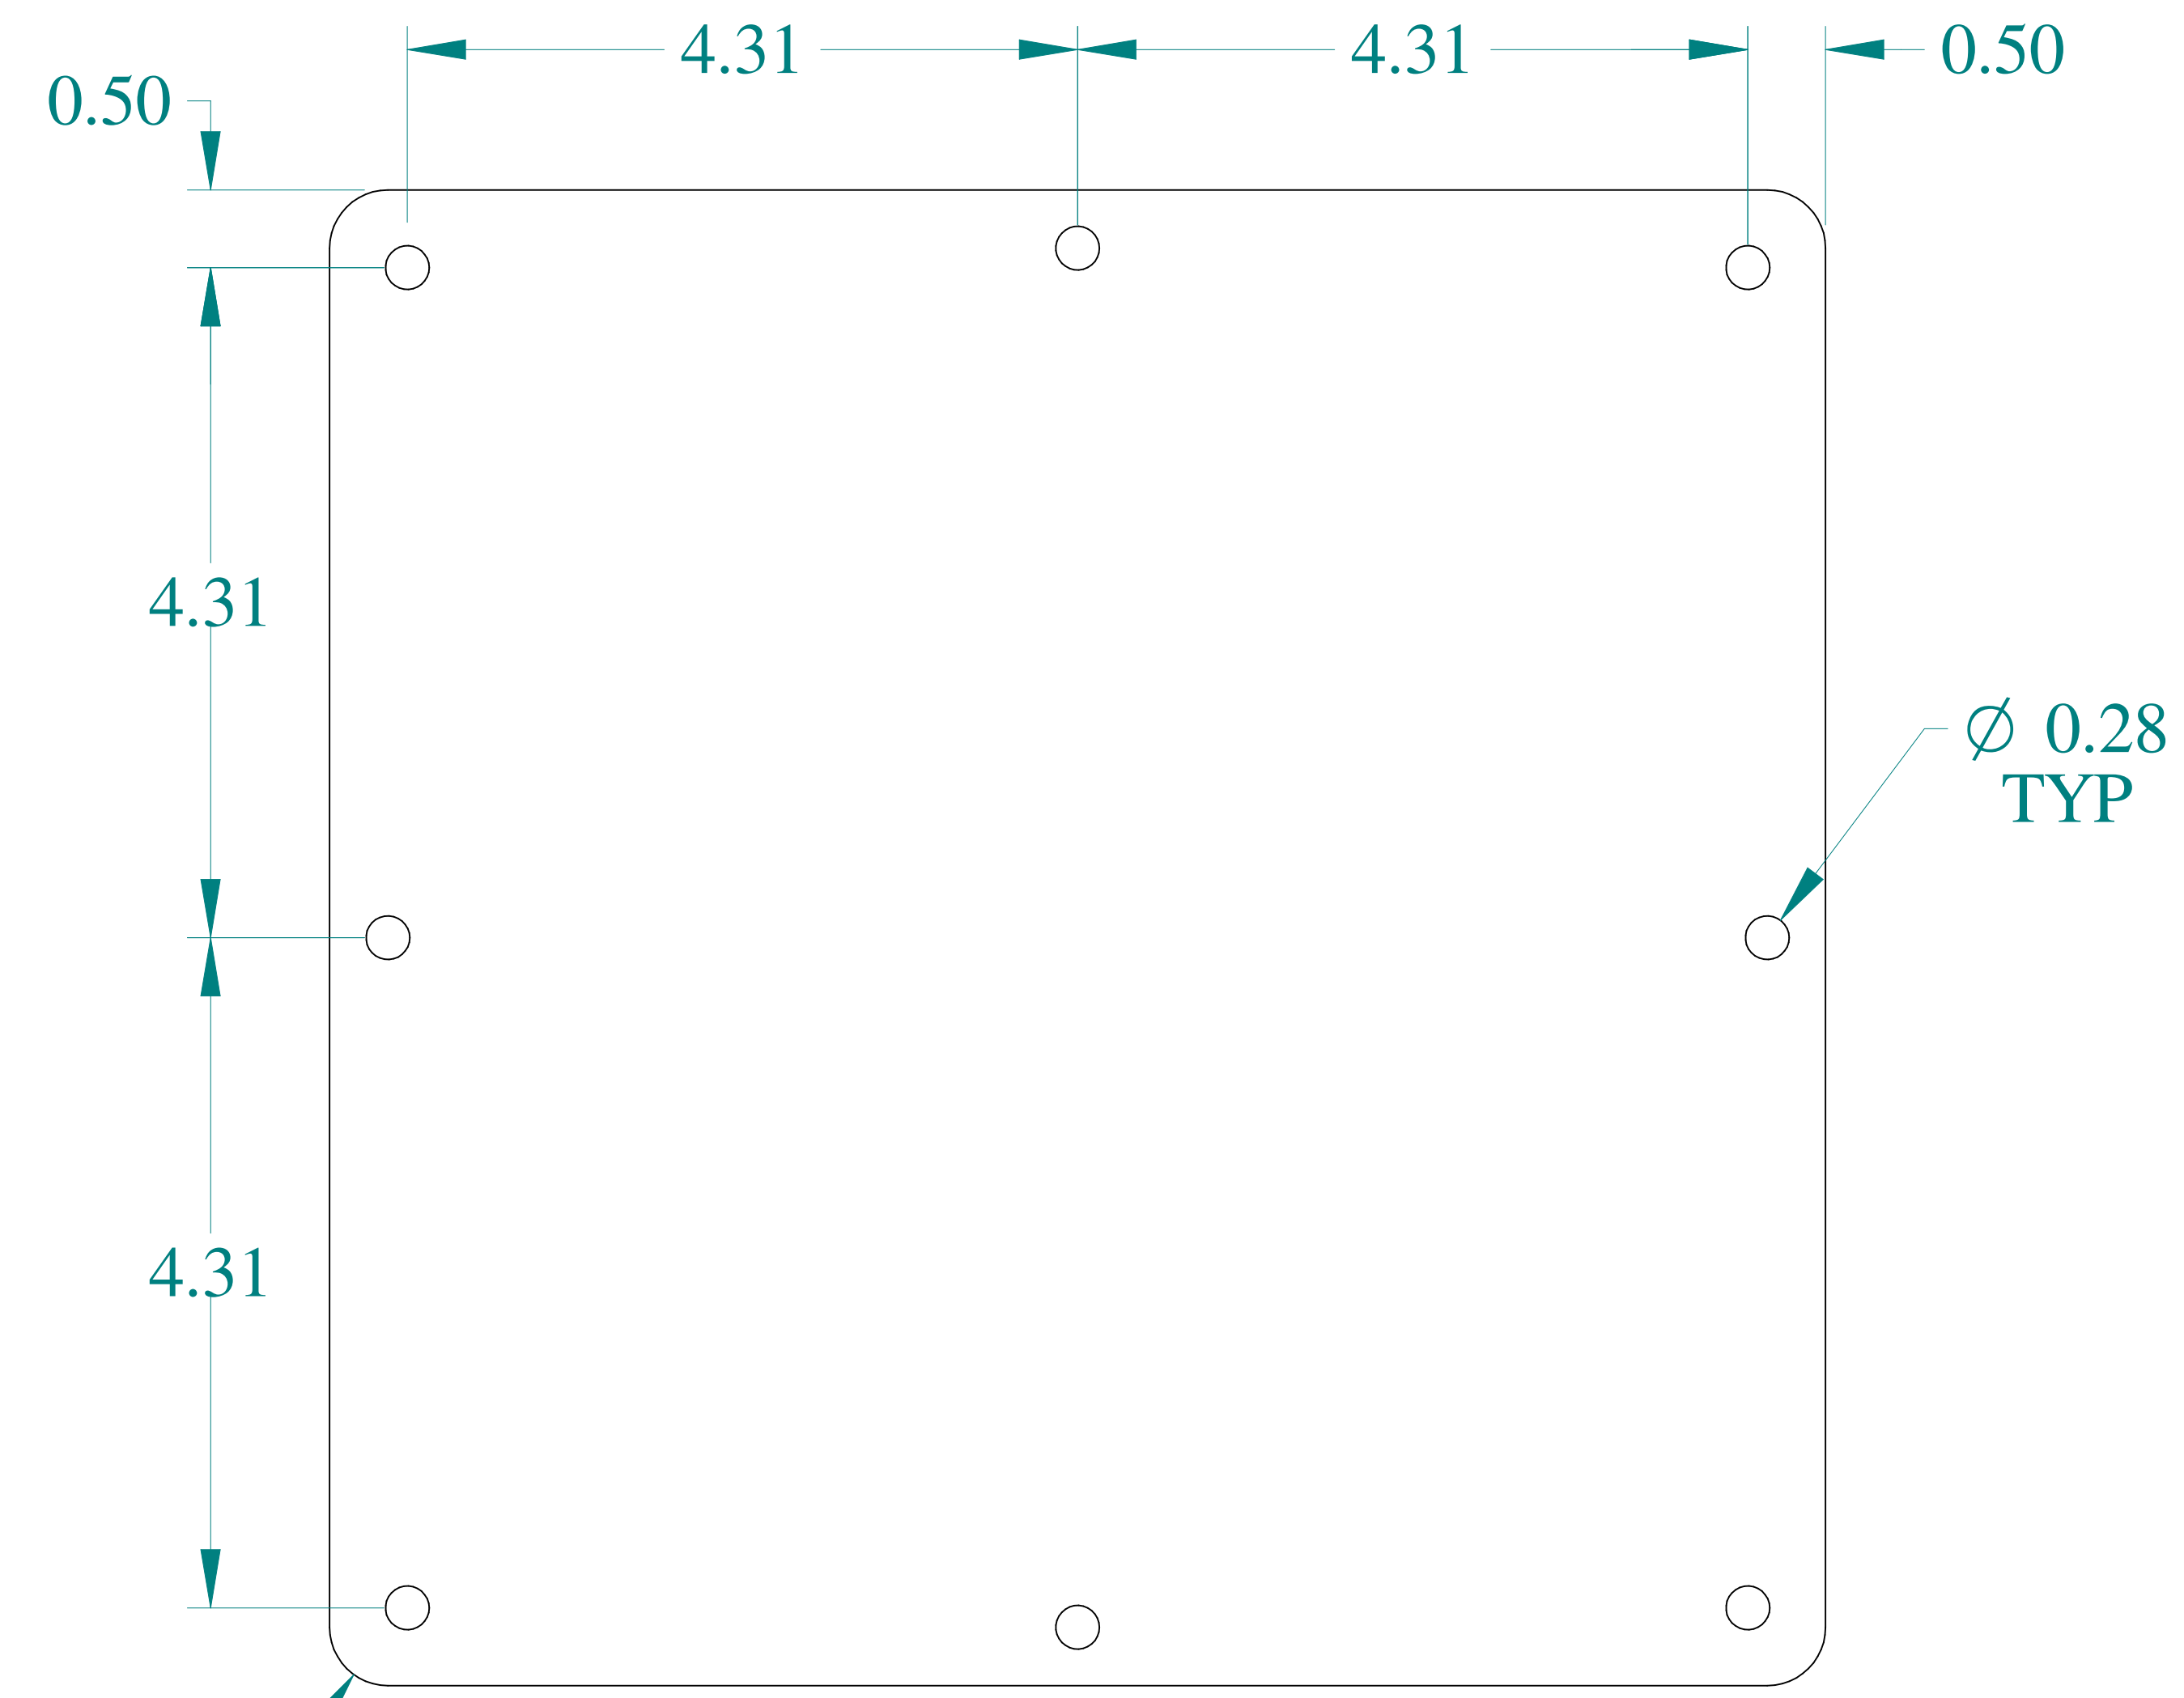

TOP VIEW

FRONT VIEW

SIDE VIEW

SIDE VIEW

ISOMETRIC VIEWS

**HAMMOND MANUFACTURING®**  
 www.hammondmfg.com

Data subject to change without notice.

Part # : 1485EH      Date : Mar. 24, 2019