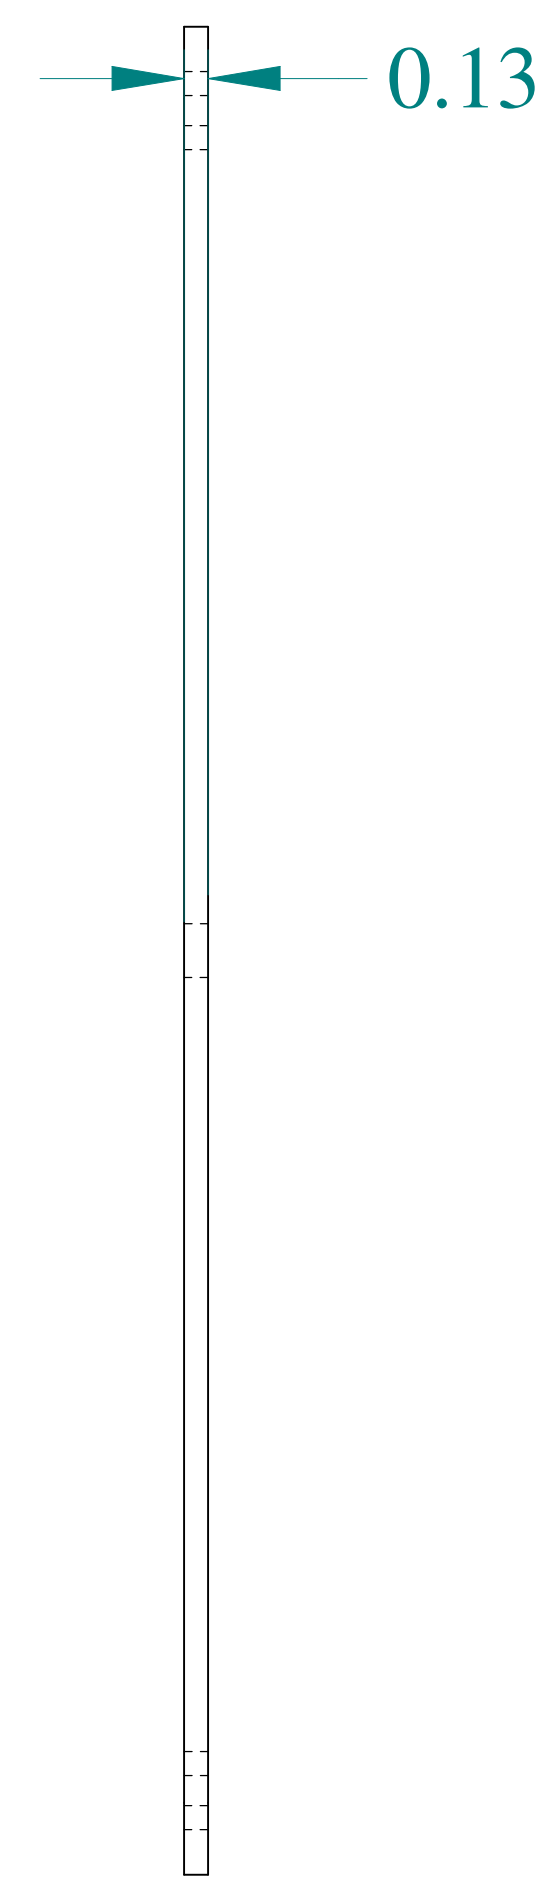

TOP VIEW

FRONT VIEW

SIDE VIEW

SIDE VIEW

ISOMETRIC VIEWS

**HAMMOND MANUFACTURING®**  
 www.hammondmfg.com

Data subject to change without notice.

Part # : 1485EH      Date : Mar. 24, 2019