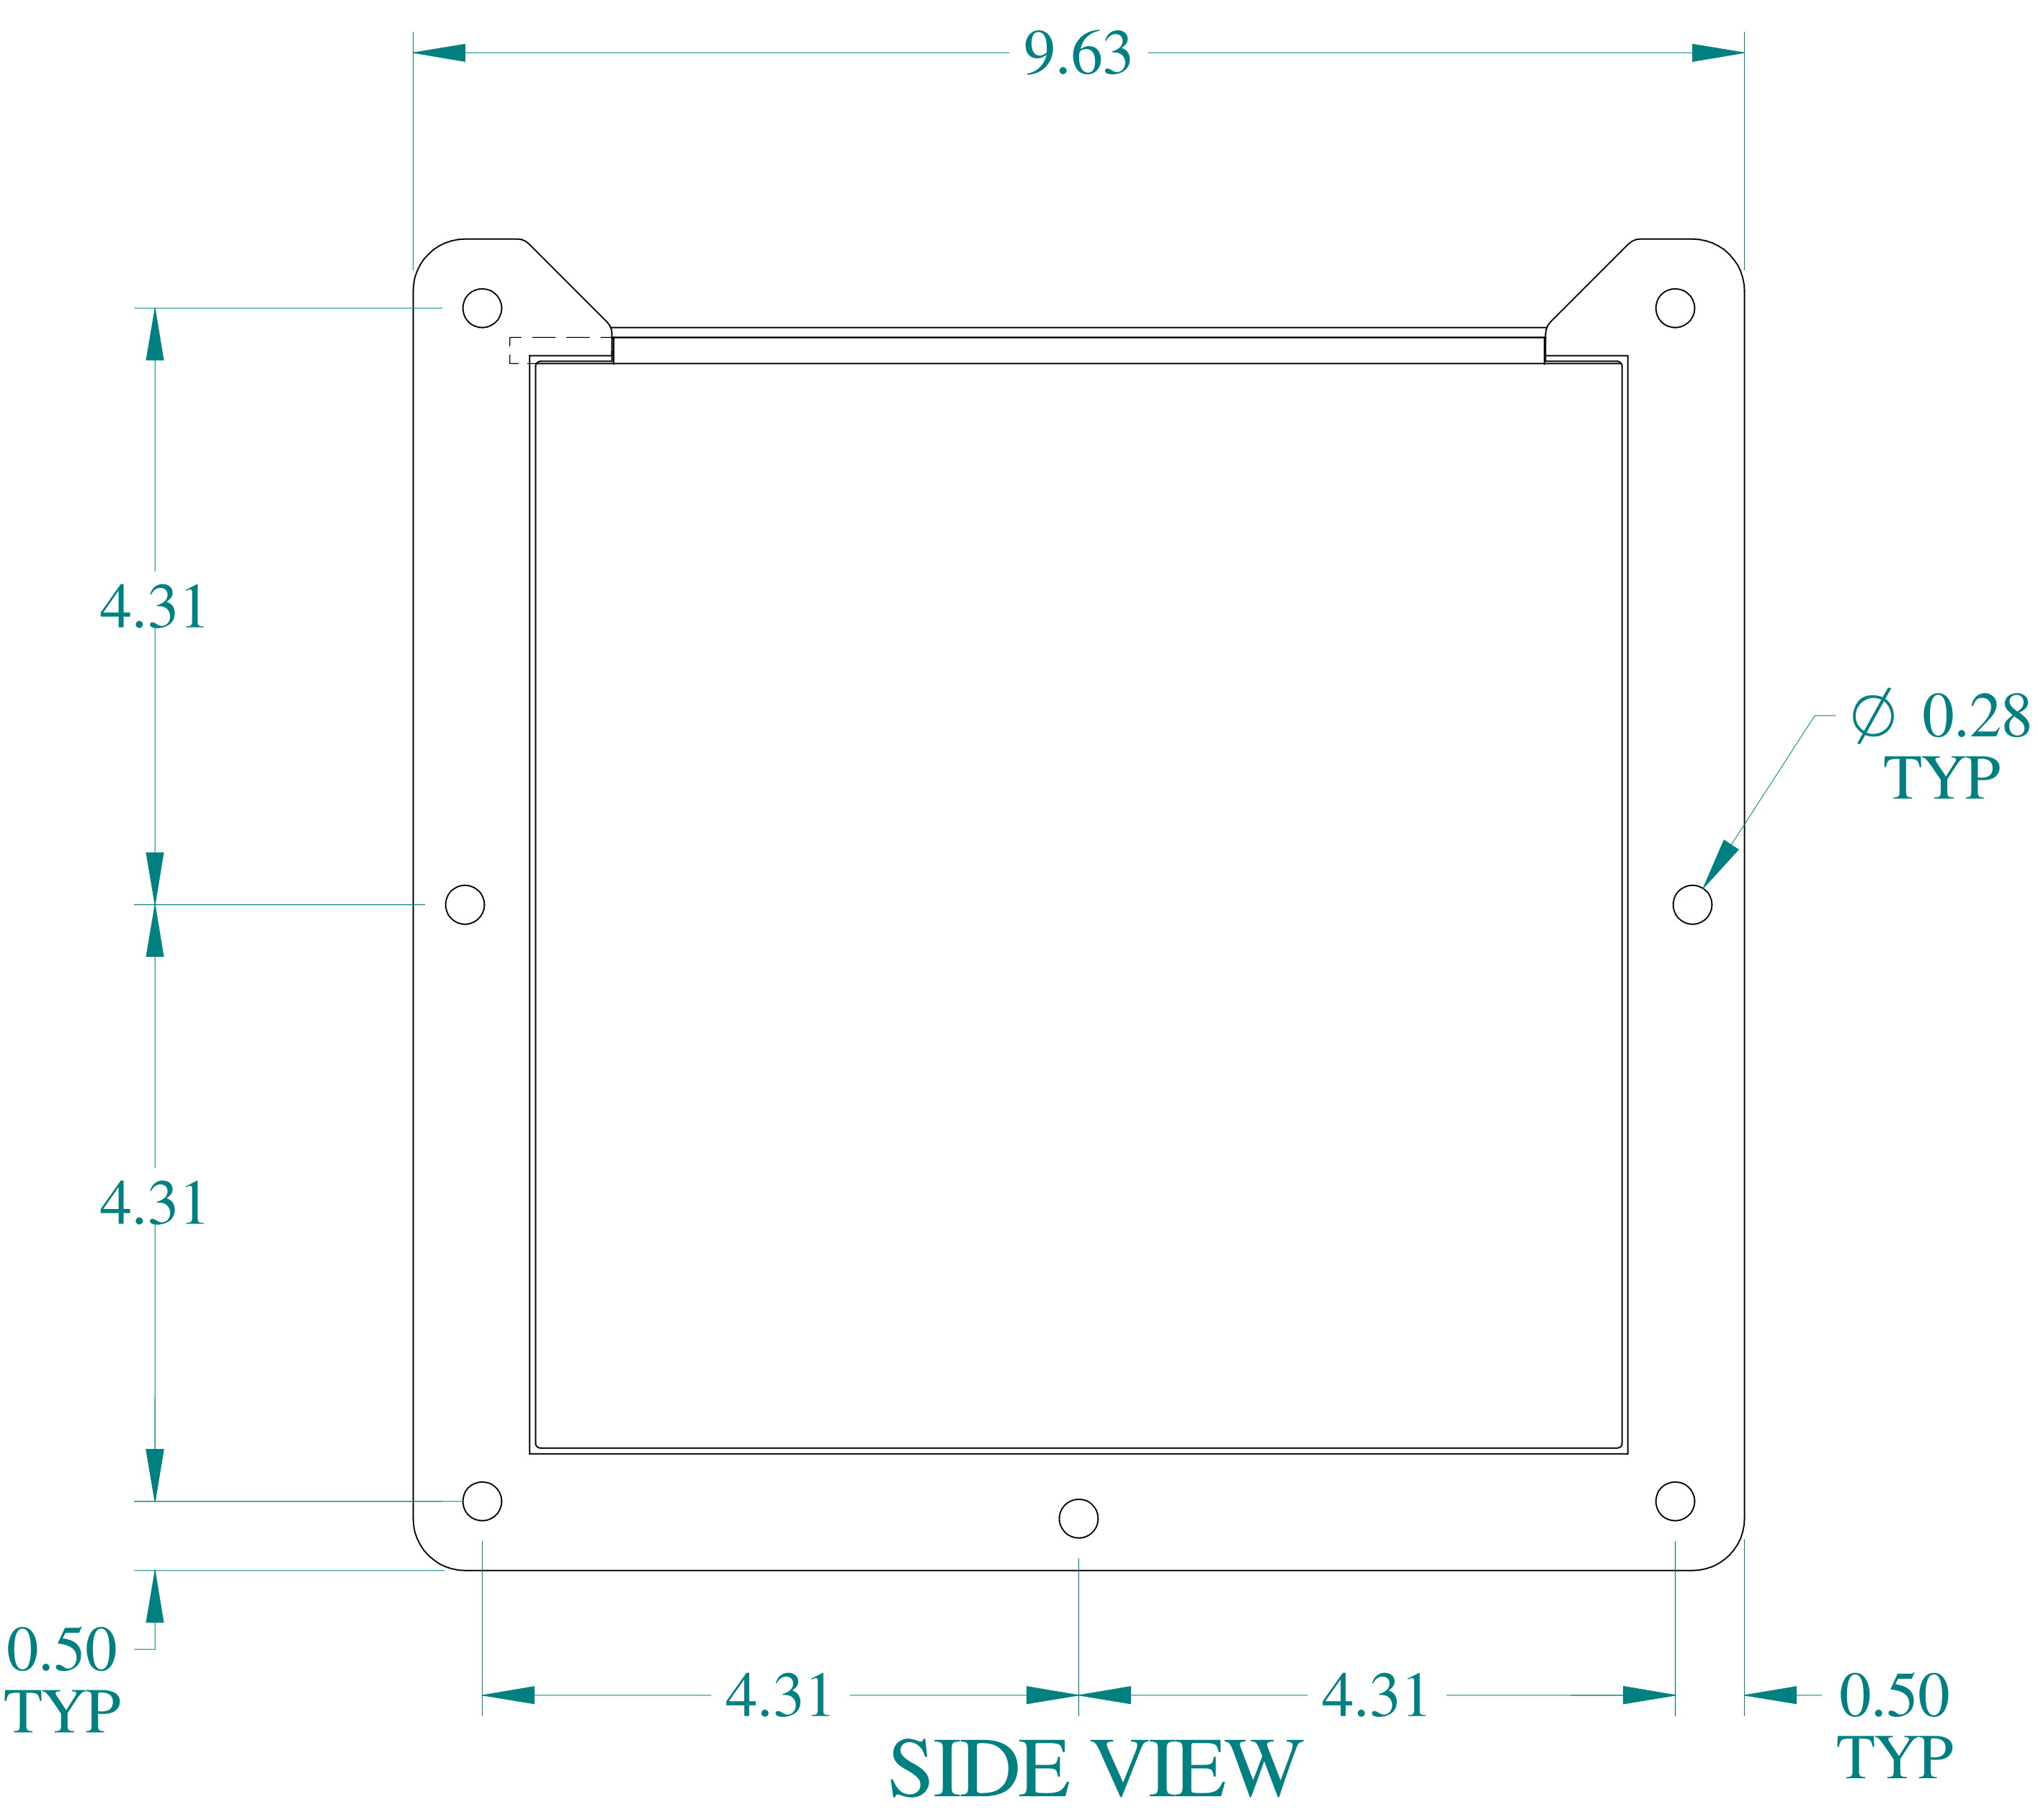

TOP VIEW

ISOMETRIC VIEWS

Data subject to change without notice.

Part # : 1485E6

Date : Mar. 24, 2019

[Link:www.hammg.com/1485E6](http://www.hammg.com/1485E6)