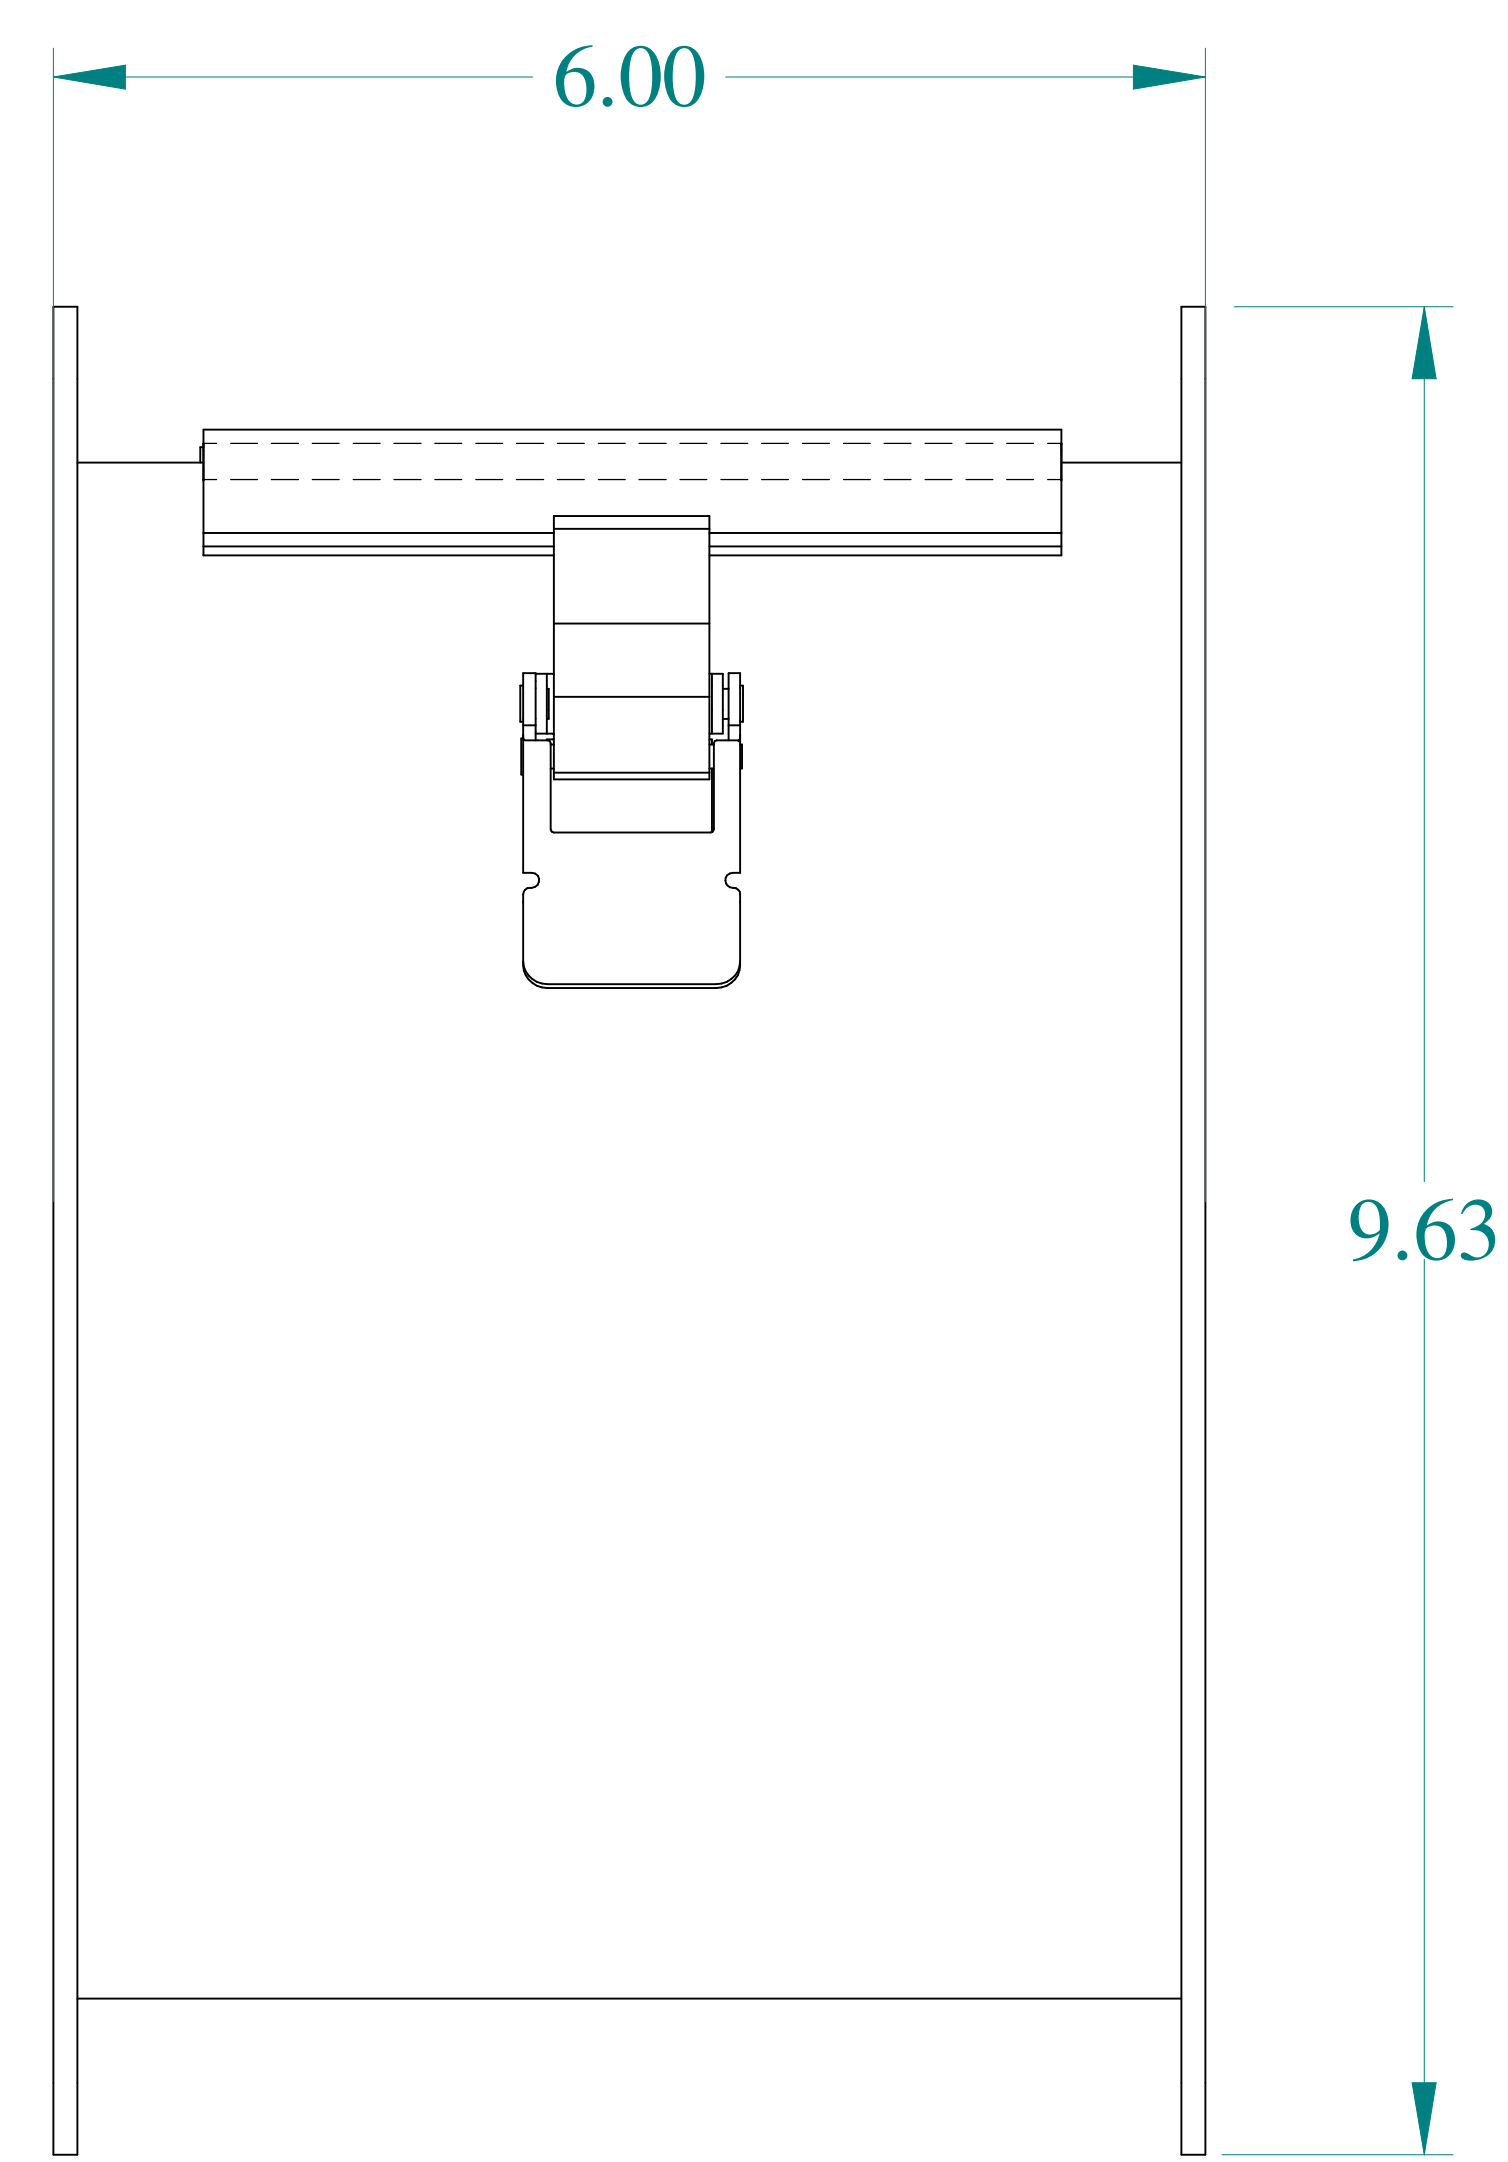

TOP VIEW

ISOMETRIC VIEWS

Data subject to change without notice.

Part # : 1485E6

Date : Mar. 24, 2019

[Link:www.hammg.com/1485E6](http://www.hammg.com/1485E6)