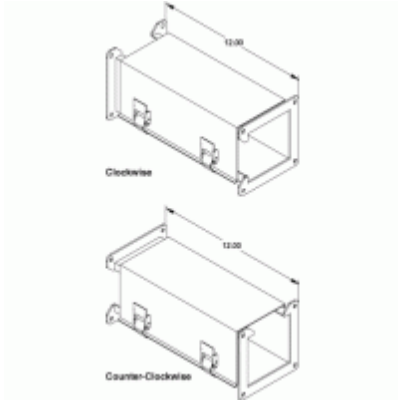

## 12" Transposition Sections Clockwise & Counter-Clockwise 1485 Z Series

- Used to rotate the open side of a wireway run by 90° and maintain the lay-in feature

Clockwise		Counter-Clockwise	Size
Part No.	Part No.		
1485BZ12	1485BZC12		2.5 x 2.5
1485CZ12	1485CZC12		4 x 4
1485DZ12	1485DZC12		6 x 6
1485EZ12	1485EZC12		8 x 8