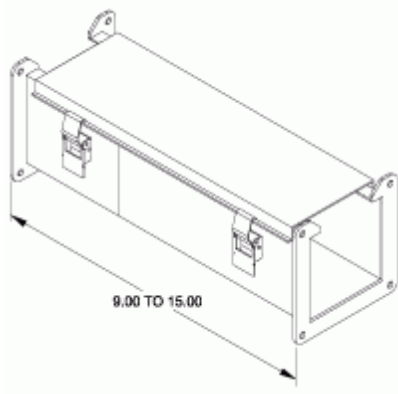

Quality Products. Service Excellence.

Cut-Off Fitting (Lay-In) 1485 W1 Series

- Body comes in two pieces. Cut-off one piece, shorten cover, and weld together.
- Includes angle sealing plate.

Part No.	Size
1485BW1	2.5 x 2.5
1485CW1	4 x 4
1485DW1	6 x 6
1485EW1	8 x 8
1485FW1	12 x 6

One angle sealing plate included
Does not meet CSA or UL requirements

Data subject to change without notice

© 2021. Hammond Manufacturing Ltd. All rights reserved.