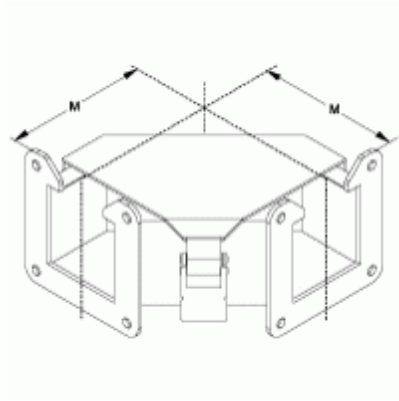

Quality Products. Service Excellence.

90 degree Elbow Top Opening *1485 9N Series*

Part No.	Size
1485B9N	2.5 x 2.5
1485C9N	4 x 4
1485D9N	6 x 6
1485E9N	8 x 8
1485F9N	12 x 6

One flat sealing plate included