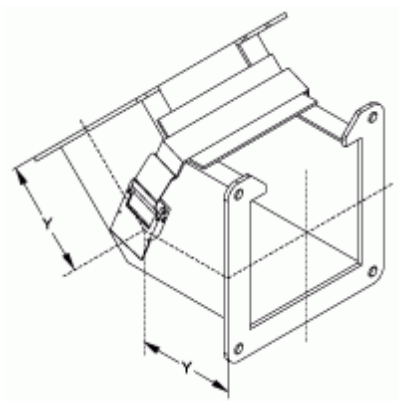

## 45 degree Elbow Inside Opening *1485 4P Series*

Part No.	Size
1485B4P	2.5 x 2.5
1485C4P	4 x 4
1485D4P	6 x 6
1485E4P	8 x 8

One flat sealing plate included

*Data subject to change without notice*

© 2021. Hammond Manufacturing Ltd. All rights reserved.