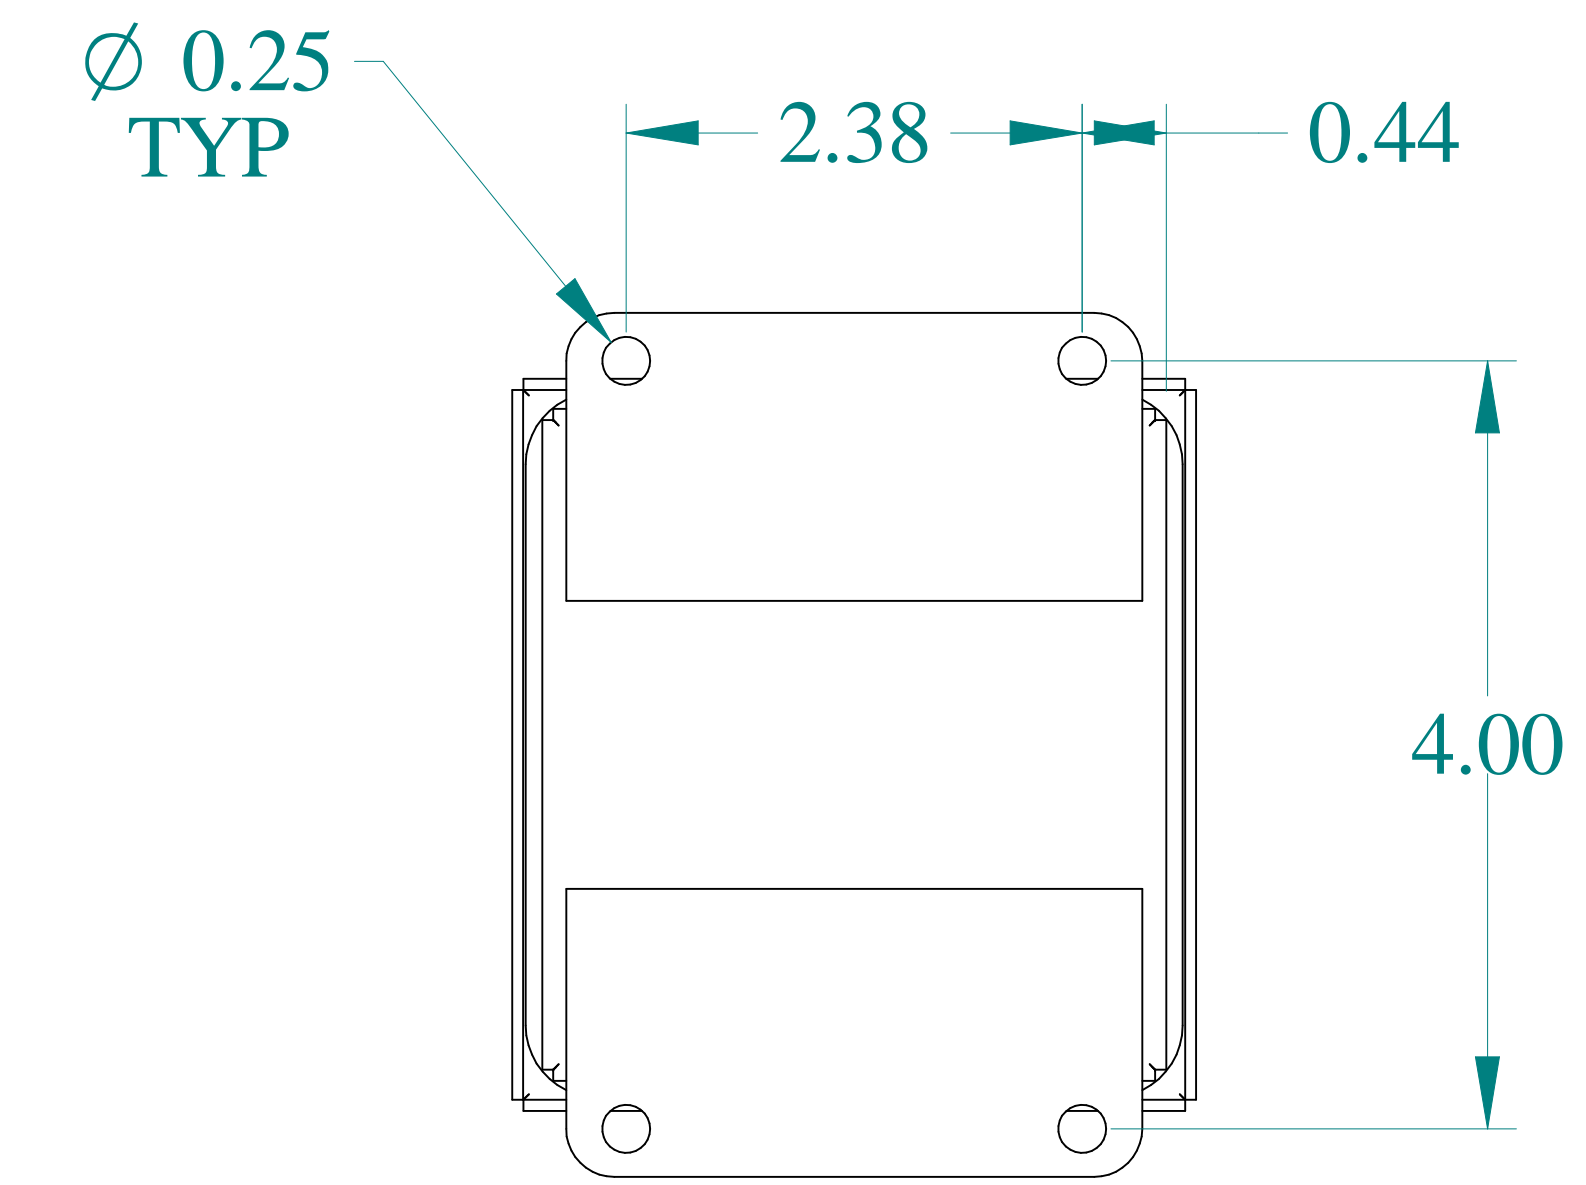

TOP VIEW

DETAIL Z  
TYP

ISOMETRIC VIEWS

SIDE VIEW

FRONT VIEW

GROUND STUD  
DOOR

SIDE VIEW

BACK VIEW

BOTTOM VIEW

GROUND STUD  
BODY

Data subject to change without notice.

Part # : 1435SSA

Date : Jan. 18, 2021

Link: [www.hammg.com/1435SSA](http://www.hammg.com/1435SSA)