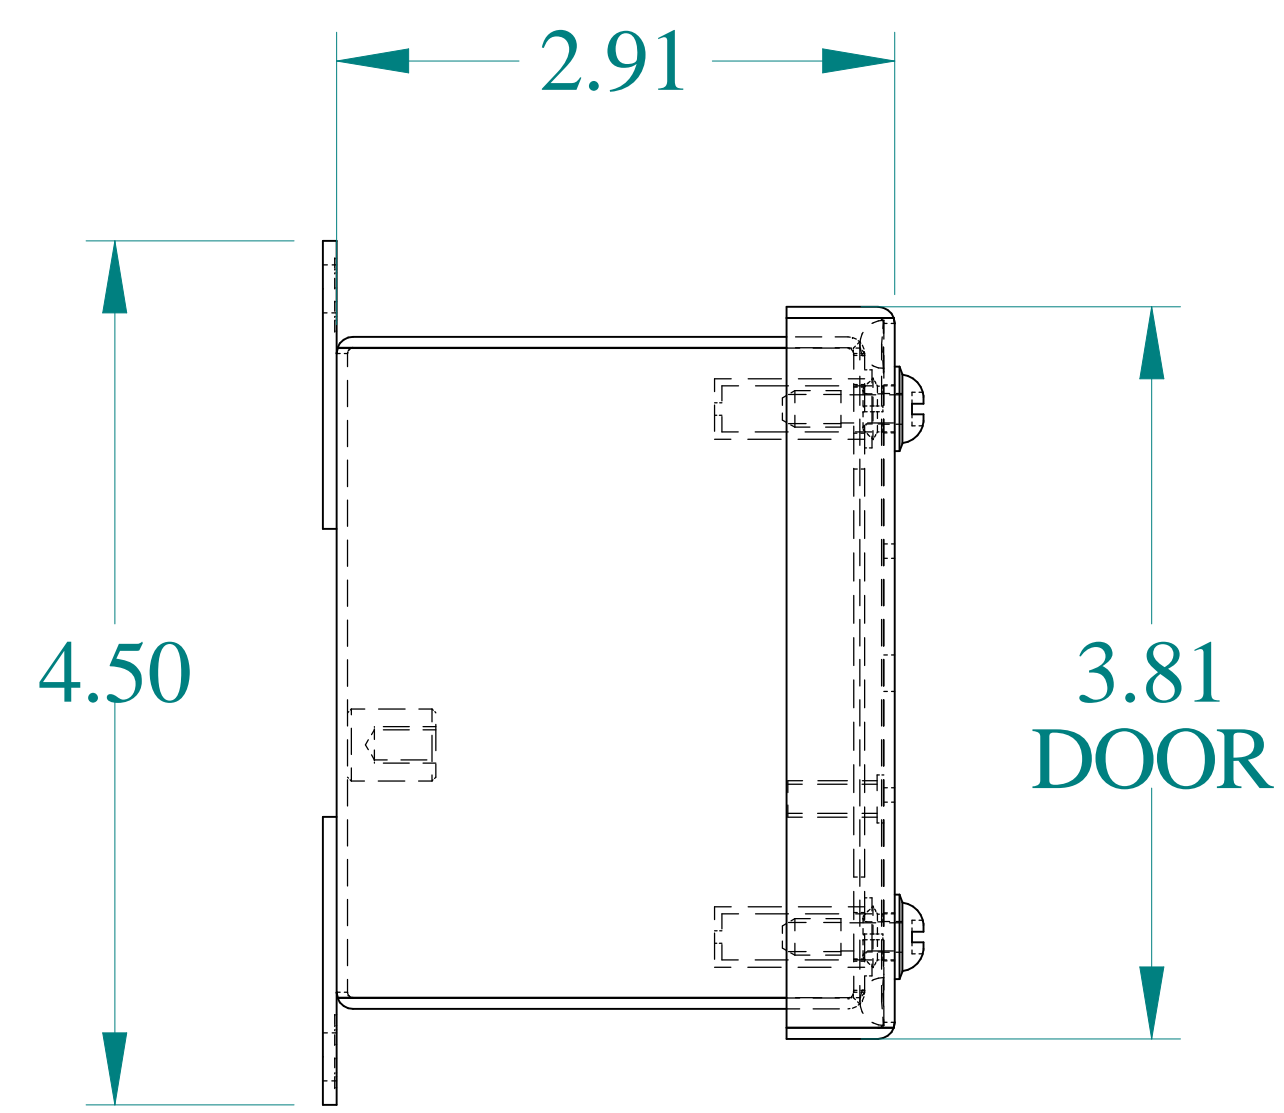

TOP VIEW

DETAIL Z  
TYP

ISOMETRIC VIEWS

SIDE VIEW

FRONT VIEW

GROUND STUD  
DOOR

SIDE VIEW

BACK VIEW

BOTTOM VIEW

GROUND STUD  
BODY

Data subject to change without notice.

Part # : 1435SSA

Date : Jan. 18, 2021

Link: [www.hammg.com/1435SSA](http://www.hammg.com/1435SSA)