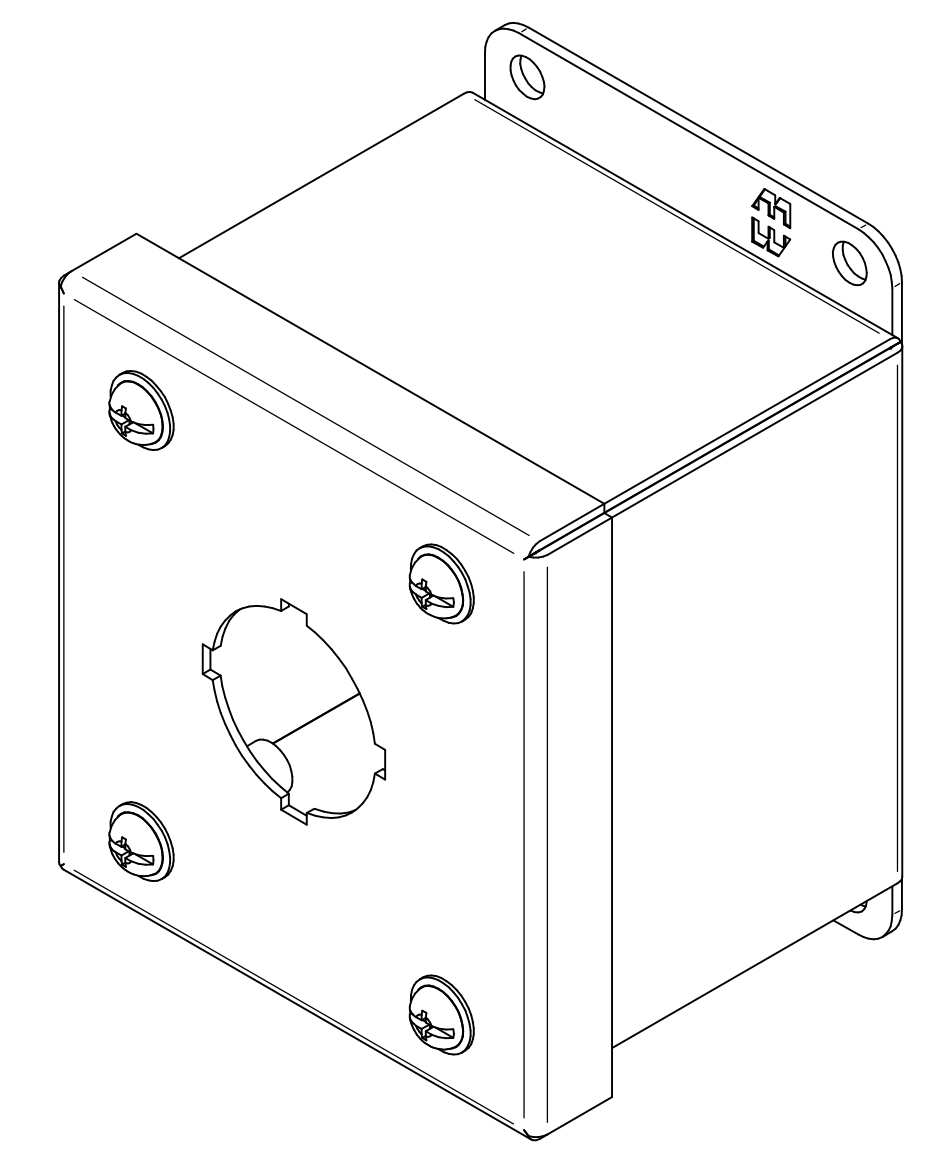

TOP VIEW

DETAIL Z  
TYP

ISOMETRIC VIEWS

SIDE VIEW

FRONT VIEW

GROUND STUD  
DOOR

SIDE VIEW

BACK VIEW

BOTTOM VIEW

GROUND STUD  
BODY

Data subject to change without notice.

Part # : 1435SSA

Date : Jan. 18, 2021

Link: [www.hammg.com/1435SSA](http://www.hammg.com/1435SSA)