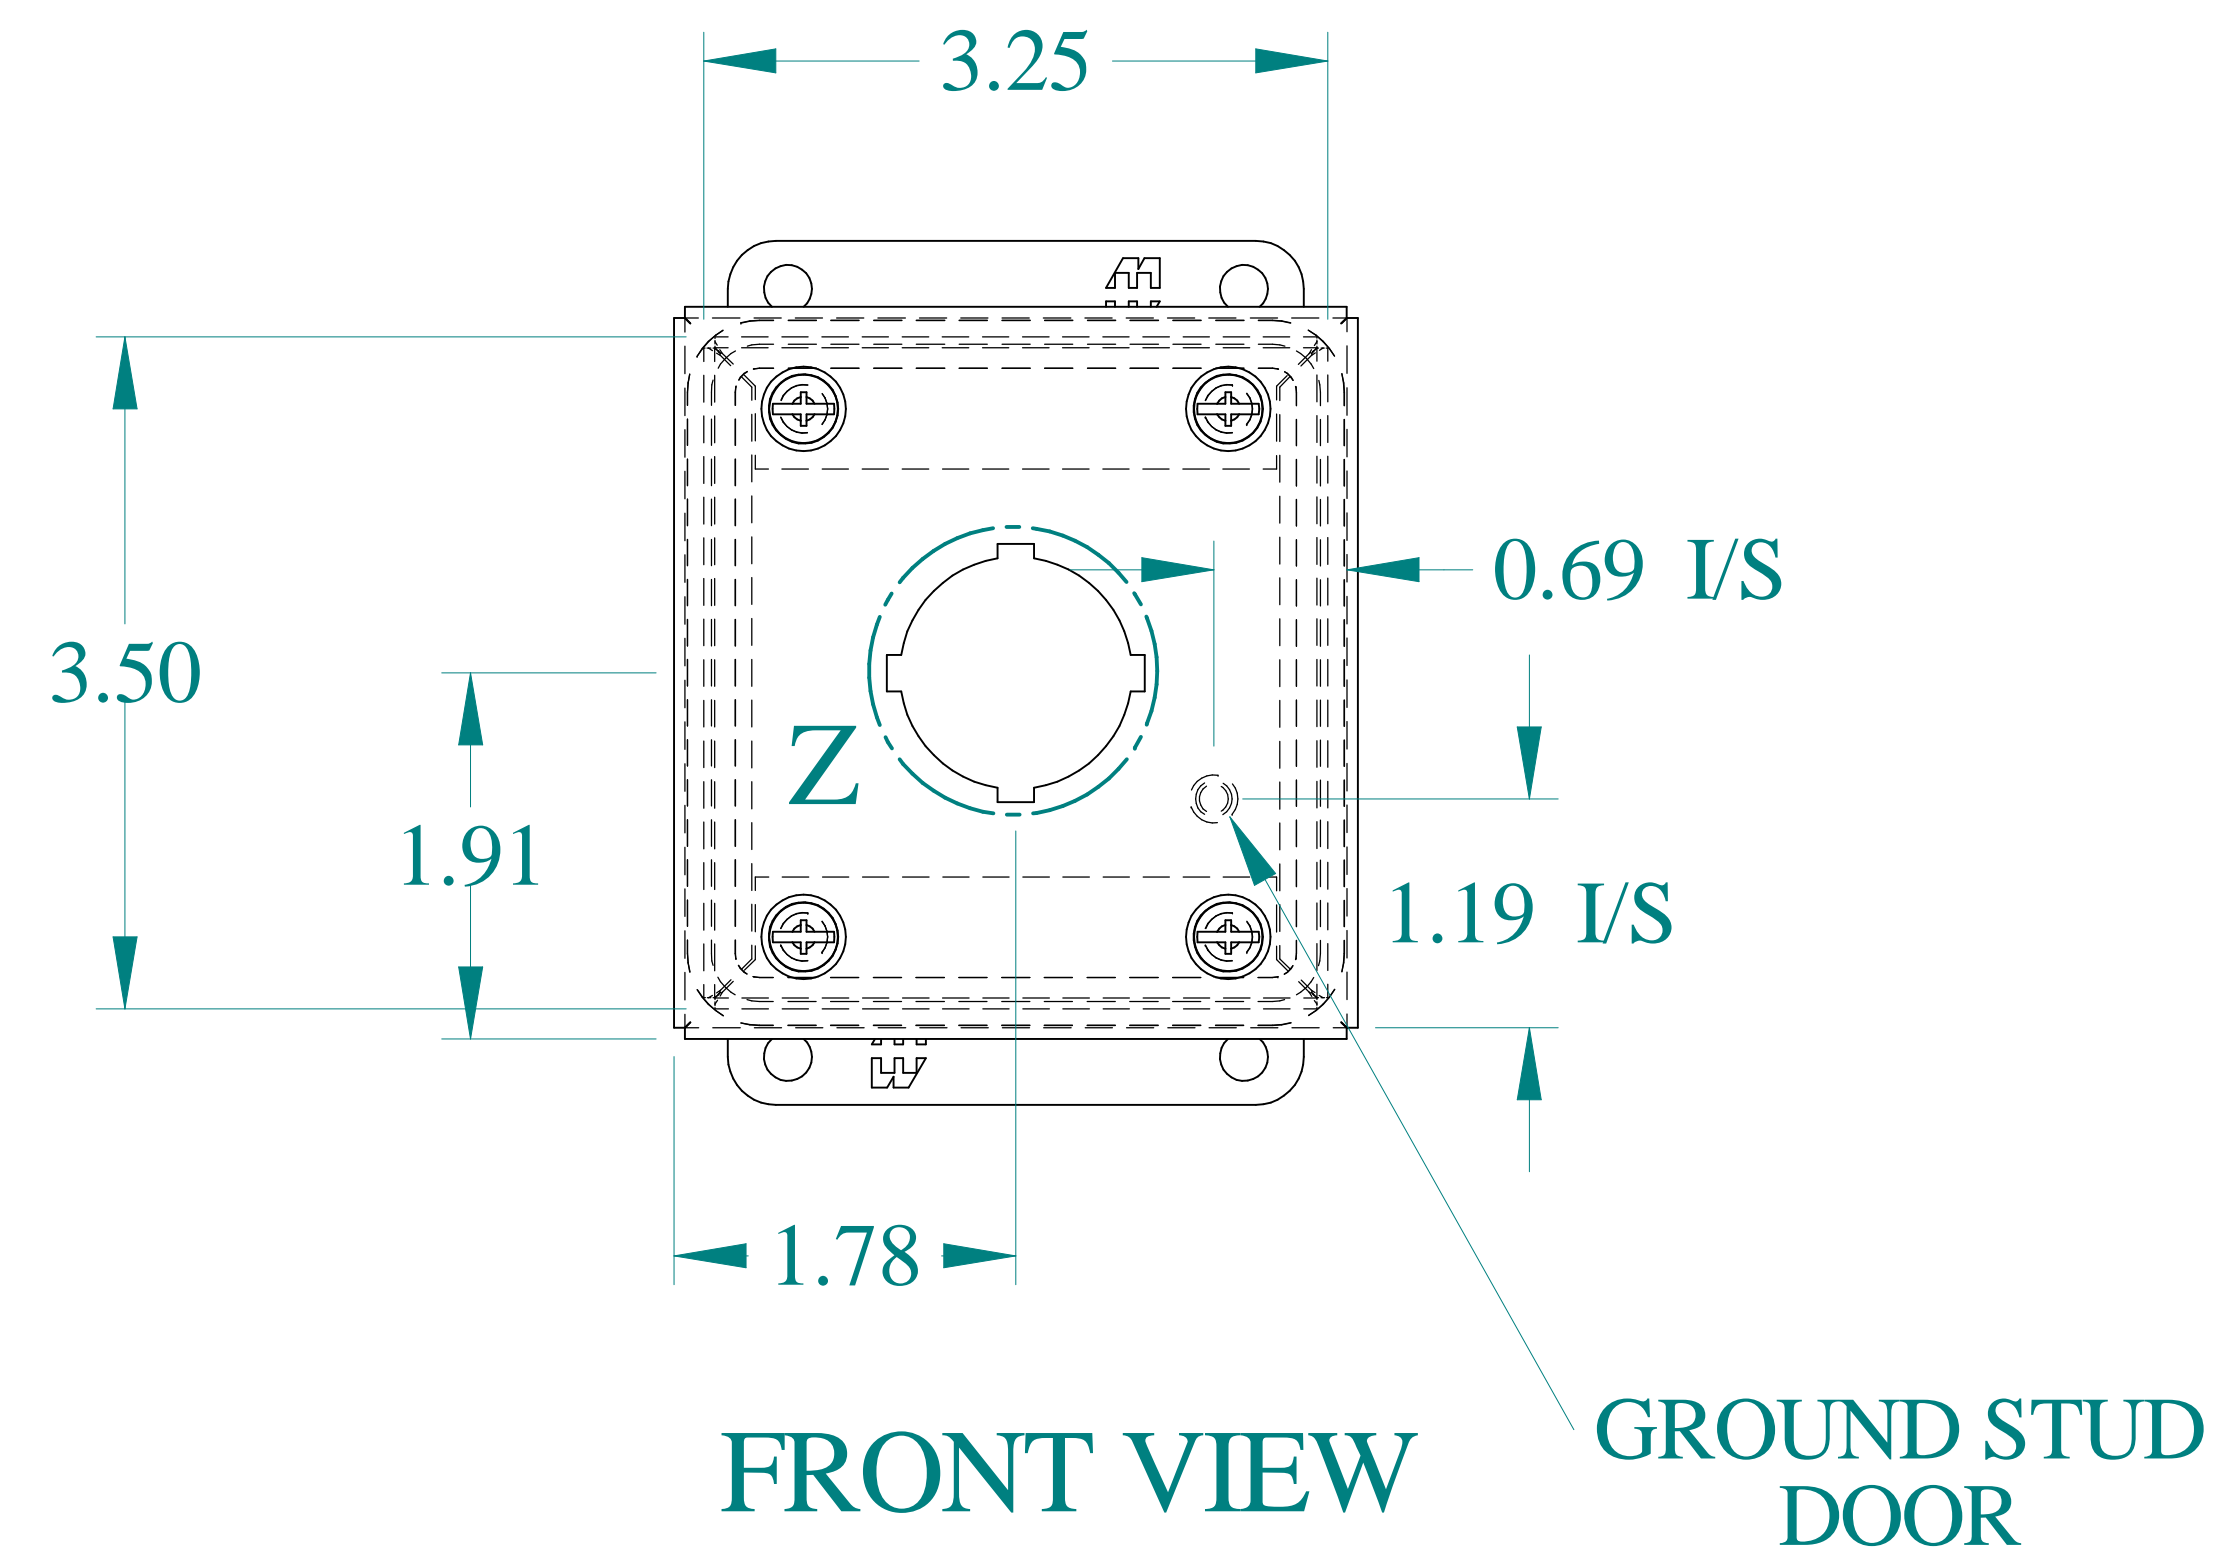

TOP VIEW

DETAIL Z  
TYP

ISOMETRIC VIEWS

SIDE VIEW

FRONT VIEW

GROUND STUD  
DOOR

SIDE VIEW

BACK VIEW

BOTTOM VIEW

GROUND STUD  
BODY

Data subject to change without notice.

Part # : 1435SSA

Date : Jan. 18, 2021

Link: [www.hammg.com/1435SSA](http://www.hammg.com/1435SSA)