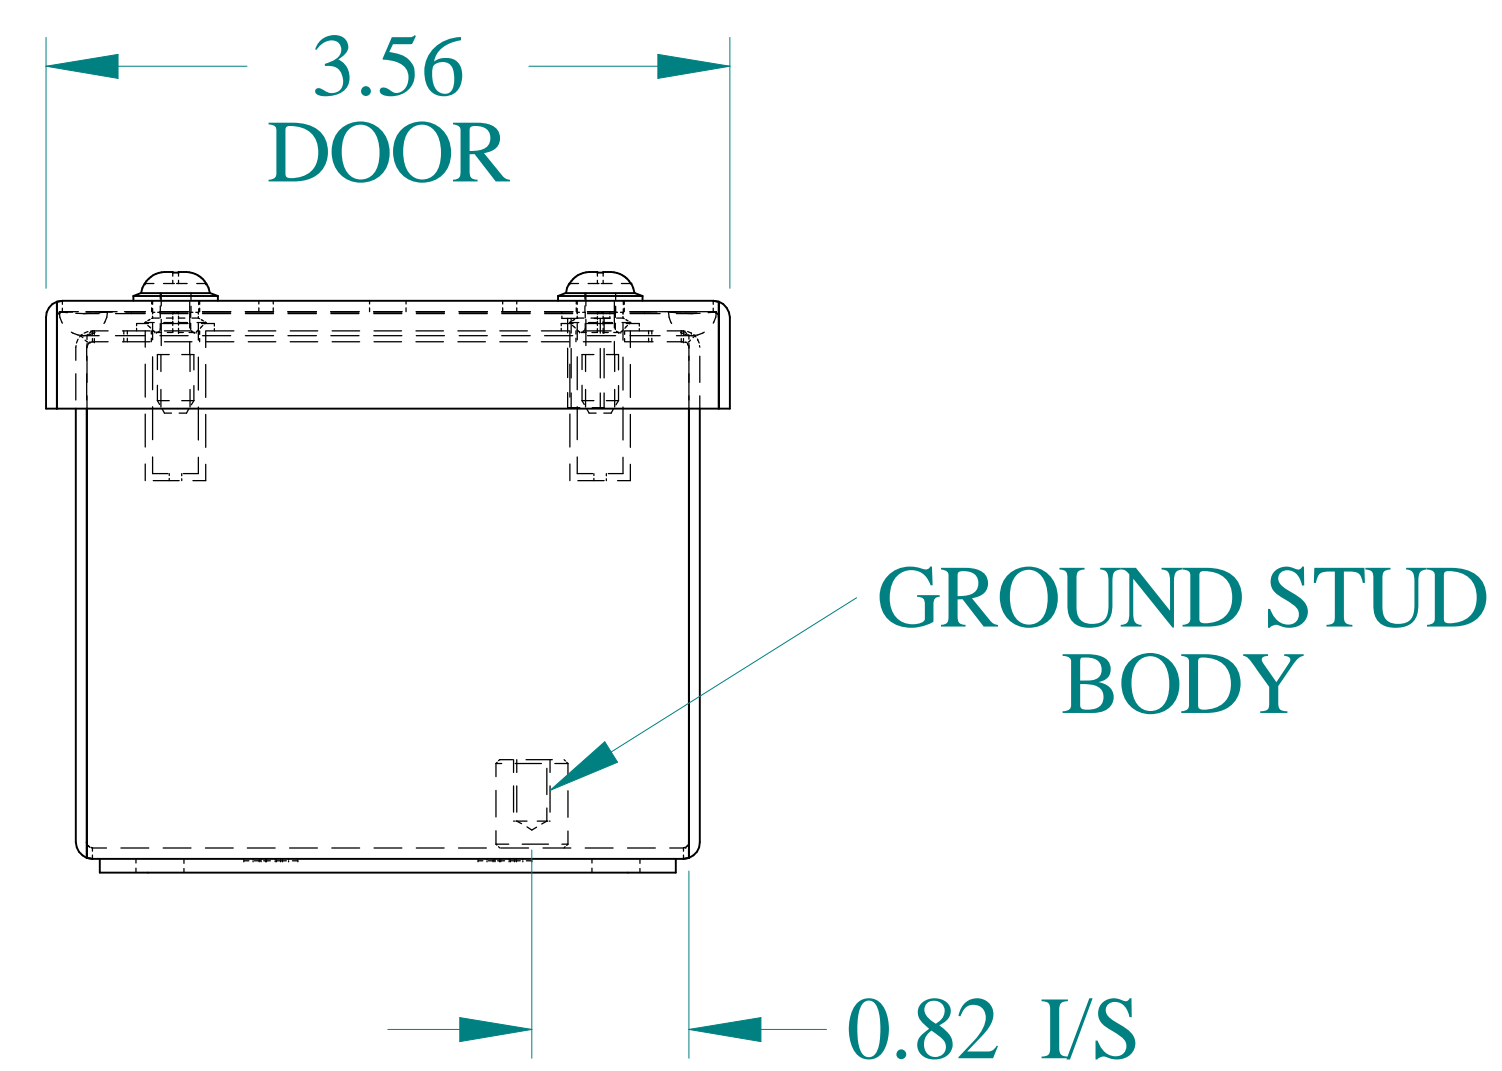

TOP VIEW

DETAIL Z  
TYP

ISOMETRIC VIEWS

SIDE VIEW

FRONT VIEW

GROUND STUD  
DOOR

SIDE VIEW

BACK VIEW

BOTTOM VIEW

GROUND STUD  
BODY

Data subject to change without notice.

Part # : 1435SSA

Date : Jan. 18, 2021

Link: [www.hammg.com/1435SSA](http://www.hammg.com/1435SSA)