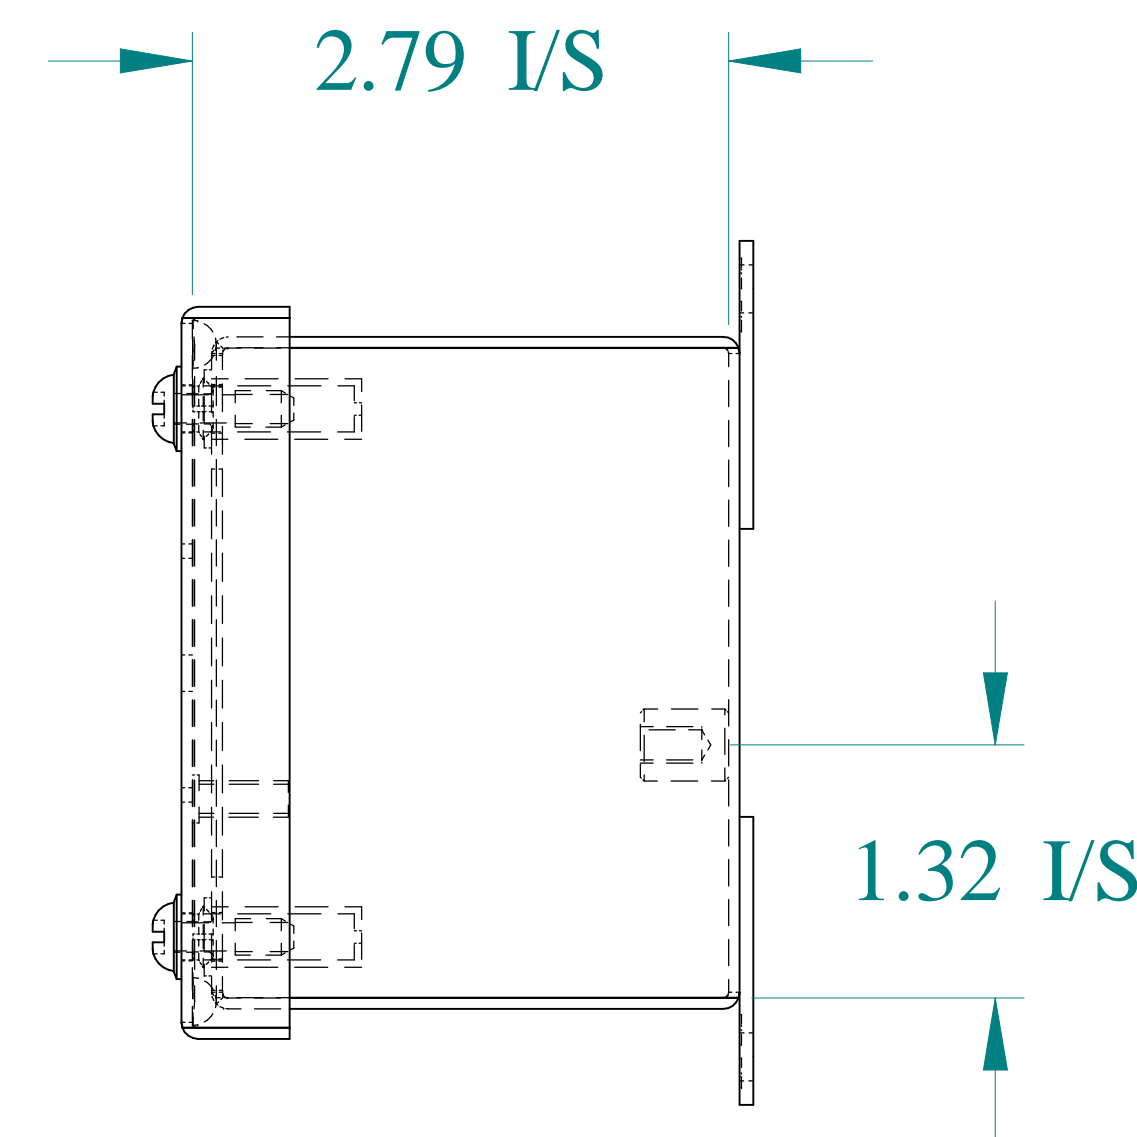

TOP VIEW

DETAIL Z  
TYP

ISOMETRIC VIEWS

SIDE VIEW

FRONT VIEW

GROUND STUD  
DOOR

SIDE VIEW

BACK VIEW

BOTTOM VIEW

GROUND STUD  
BODY

Data subject to change without notice.

Part # : 1435SSA

Date : Jan. 18, 2021

Link: [www.hammg.com/1435SSA](http://www.hammg.com/1435SSA)