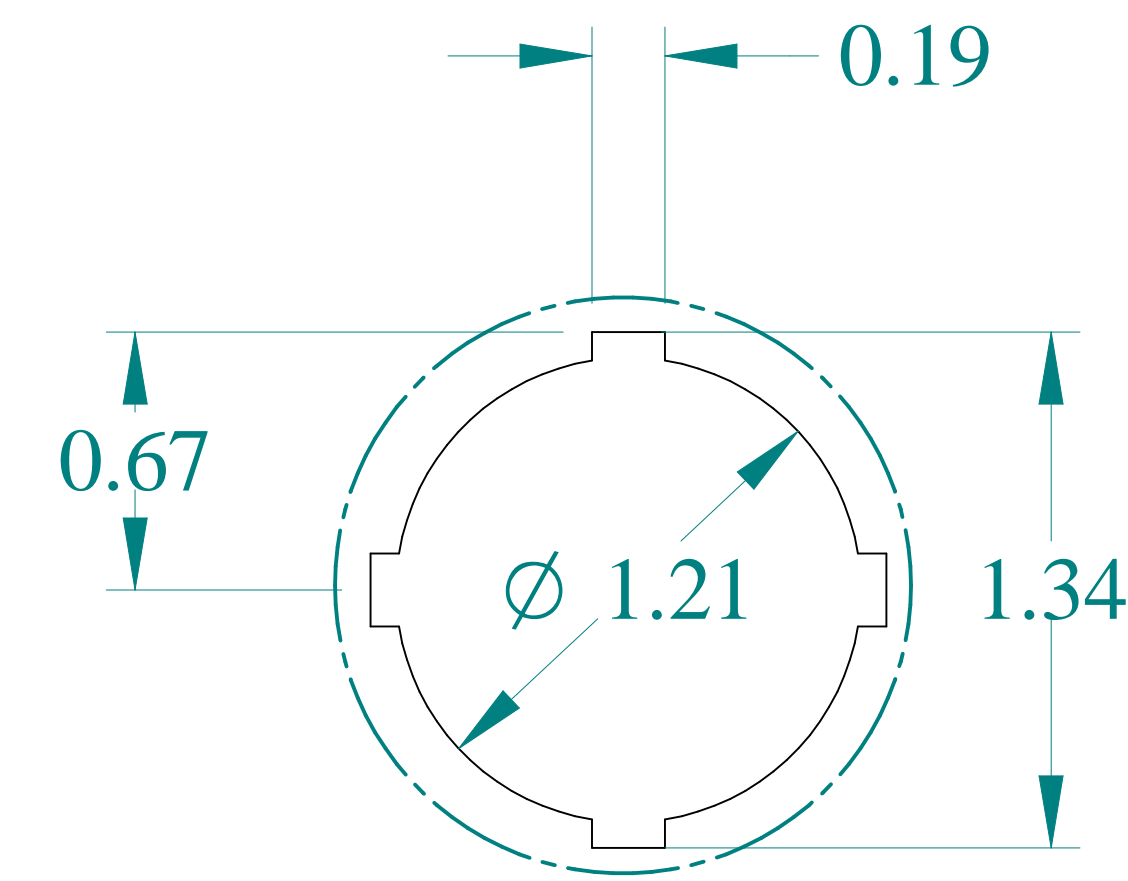

TOP VIEW

DETAIL Z  
TYP

ISOMETRIC VIEWS

SIDE VIEW

FRONT VIEW

GROUND STUD  
DOOR

SIDE VIEW

BACK VIEW

BOTTOM VIEW

GROUND STUD  
BODY

Data subject to change without notice.

Part # : 1435SSA

Date : Jan. 18, 2021

Link: [www.hammg.com/1435SSA](http://www.hammg.com/1435SSA)