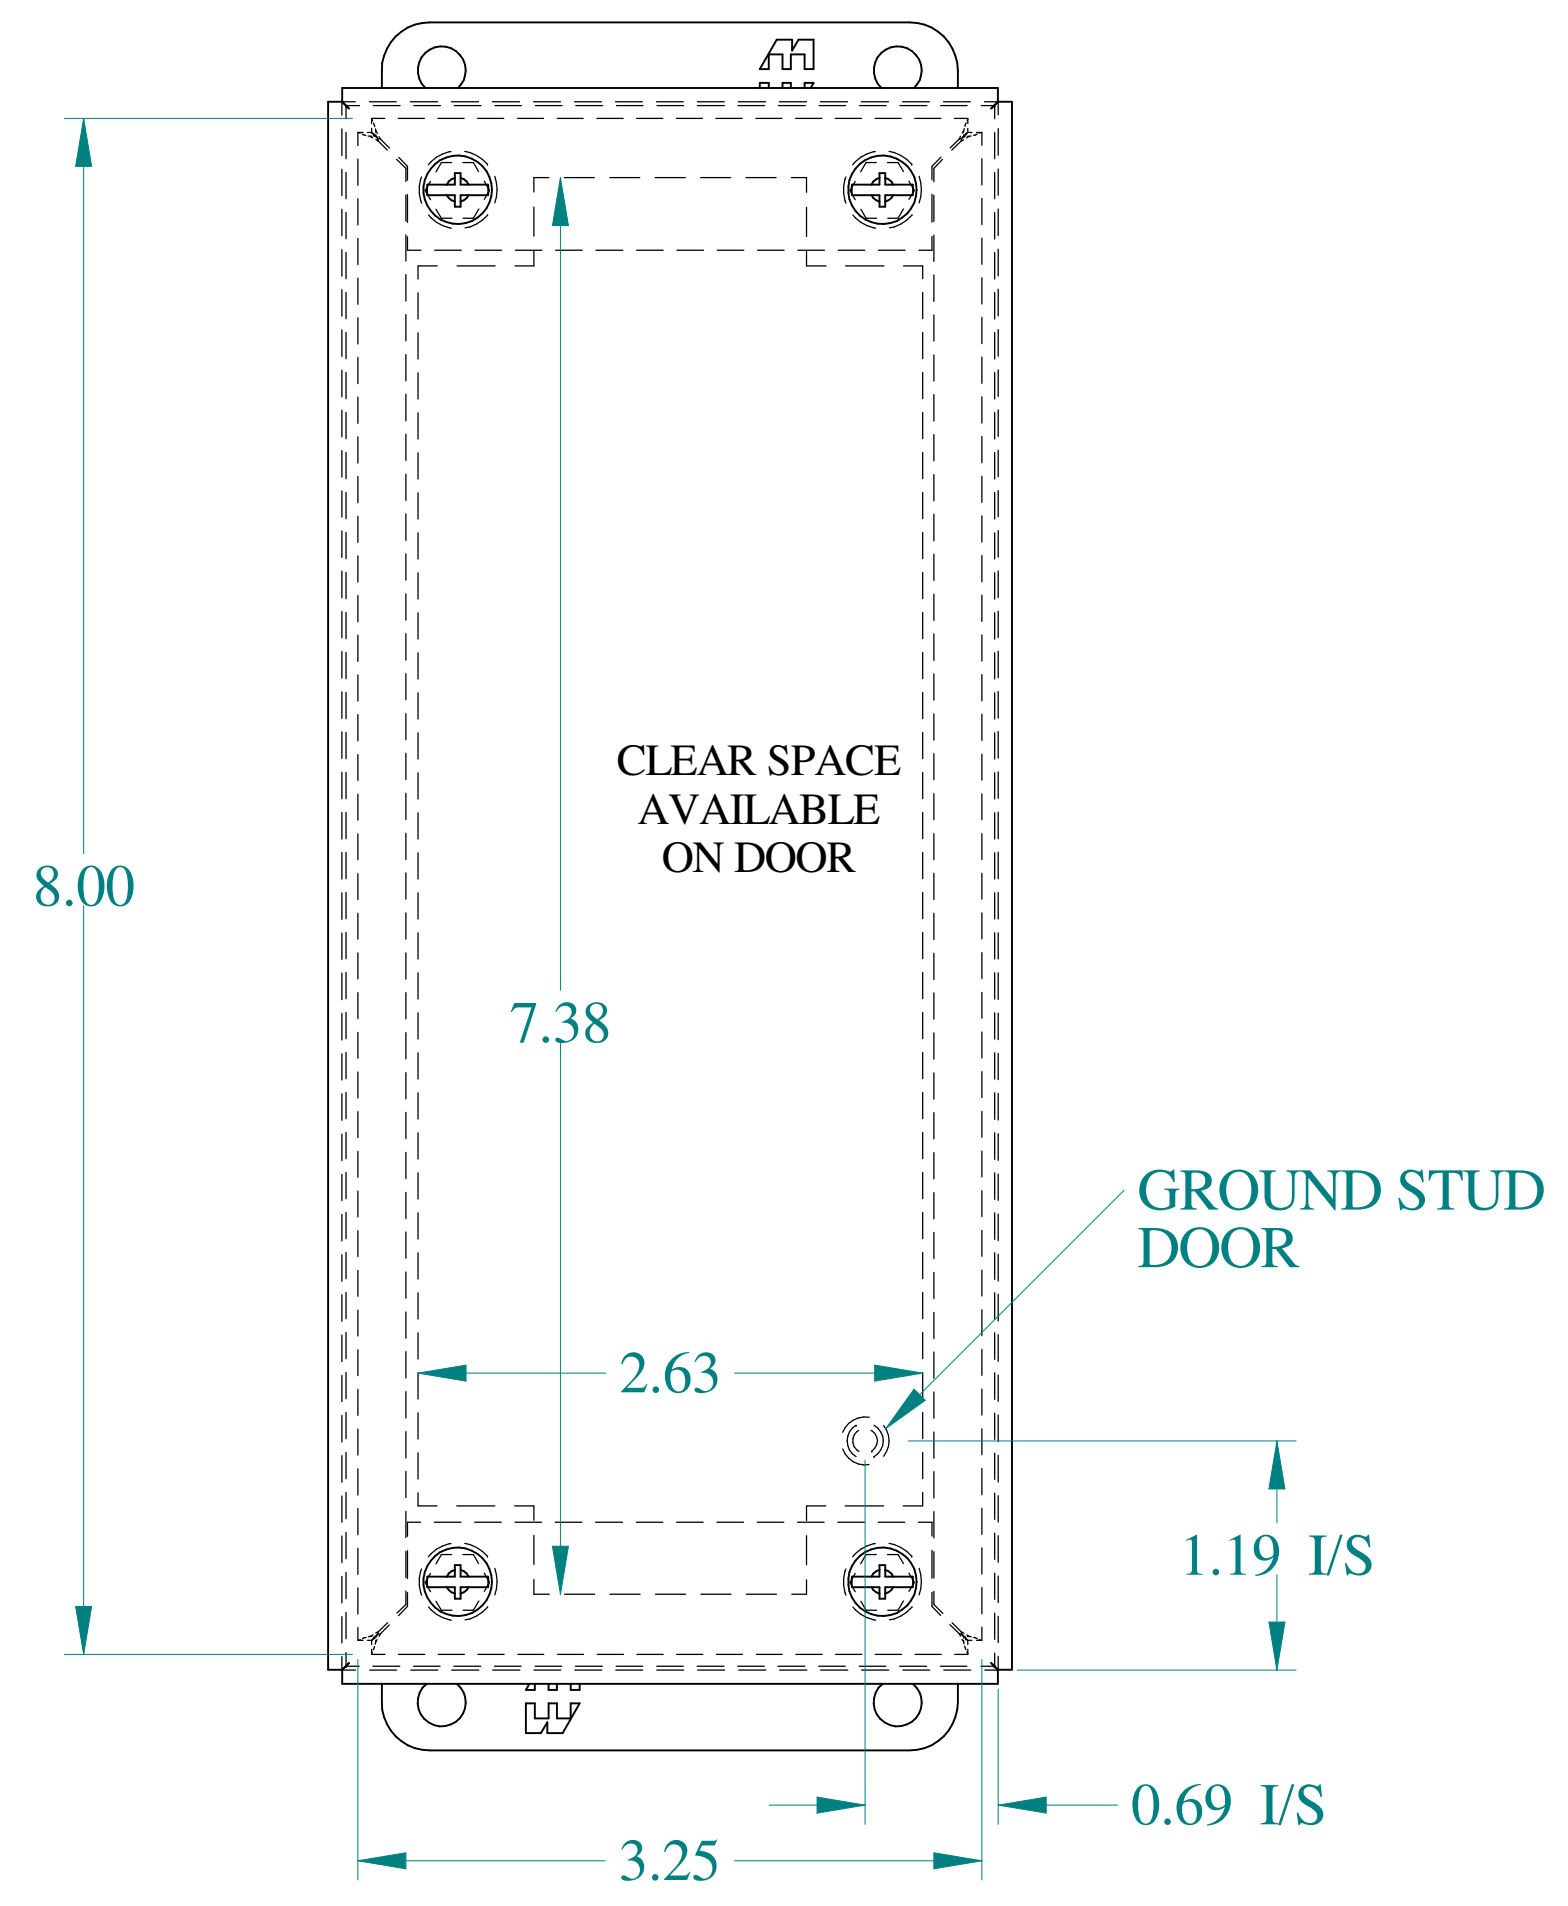

TOP VIEW

SIDE VIEW

FRONT VIEW

SIDE VIEW

BACK VIEW

ISOMETRIC VIEWS

BOTTOM VIEW

**HAMMOND
MANUFACTURING®**
www.hammondmfg.com

Data subject to change without notice.

Part # : 1436C Date : Apr. 2, 2019

Link: www.hamdfg.com/1436C