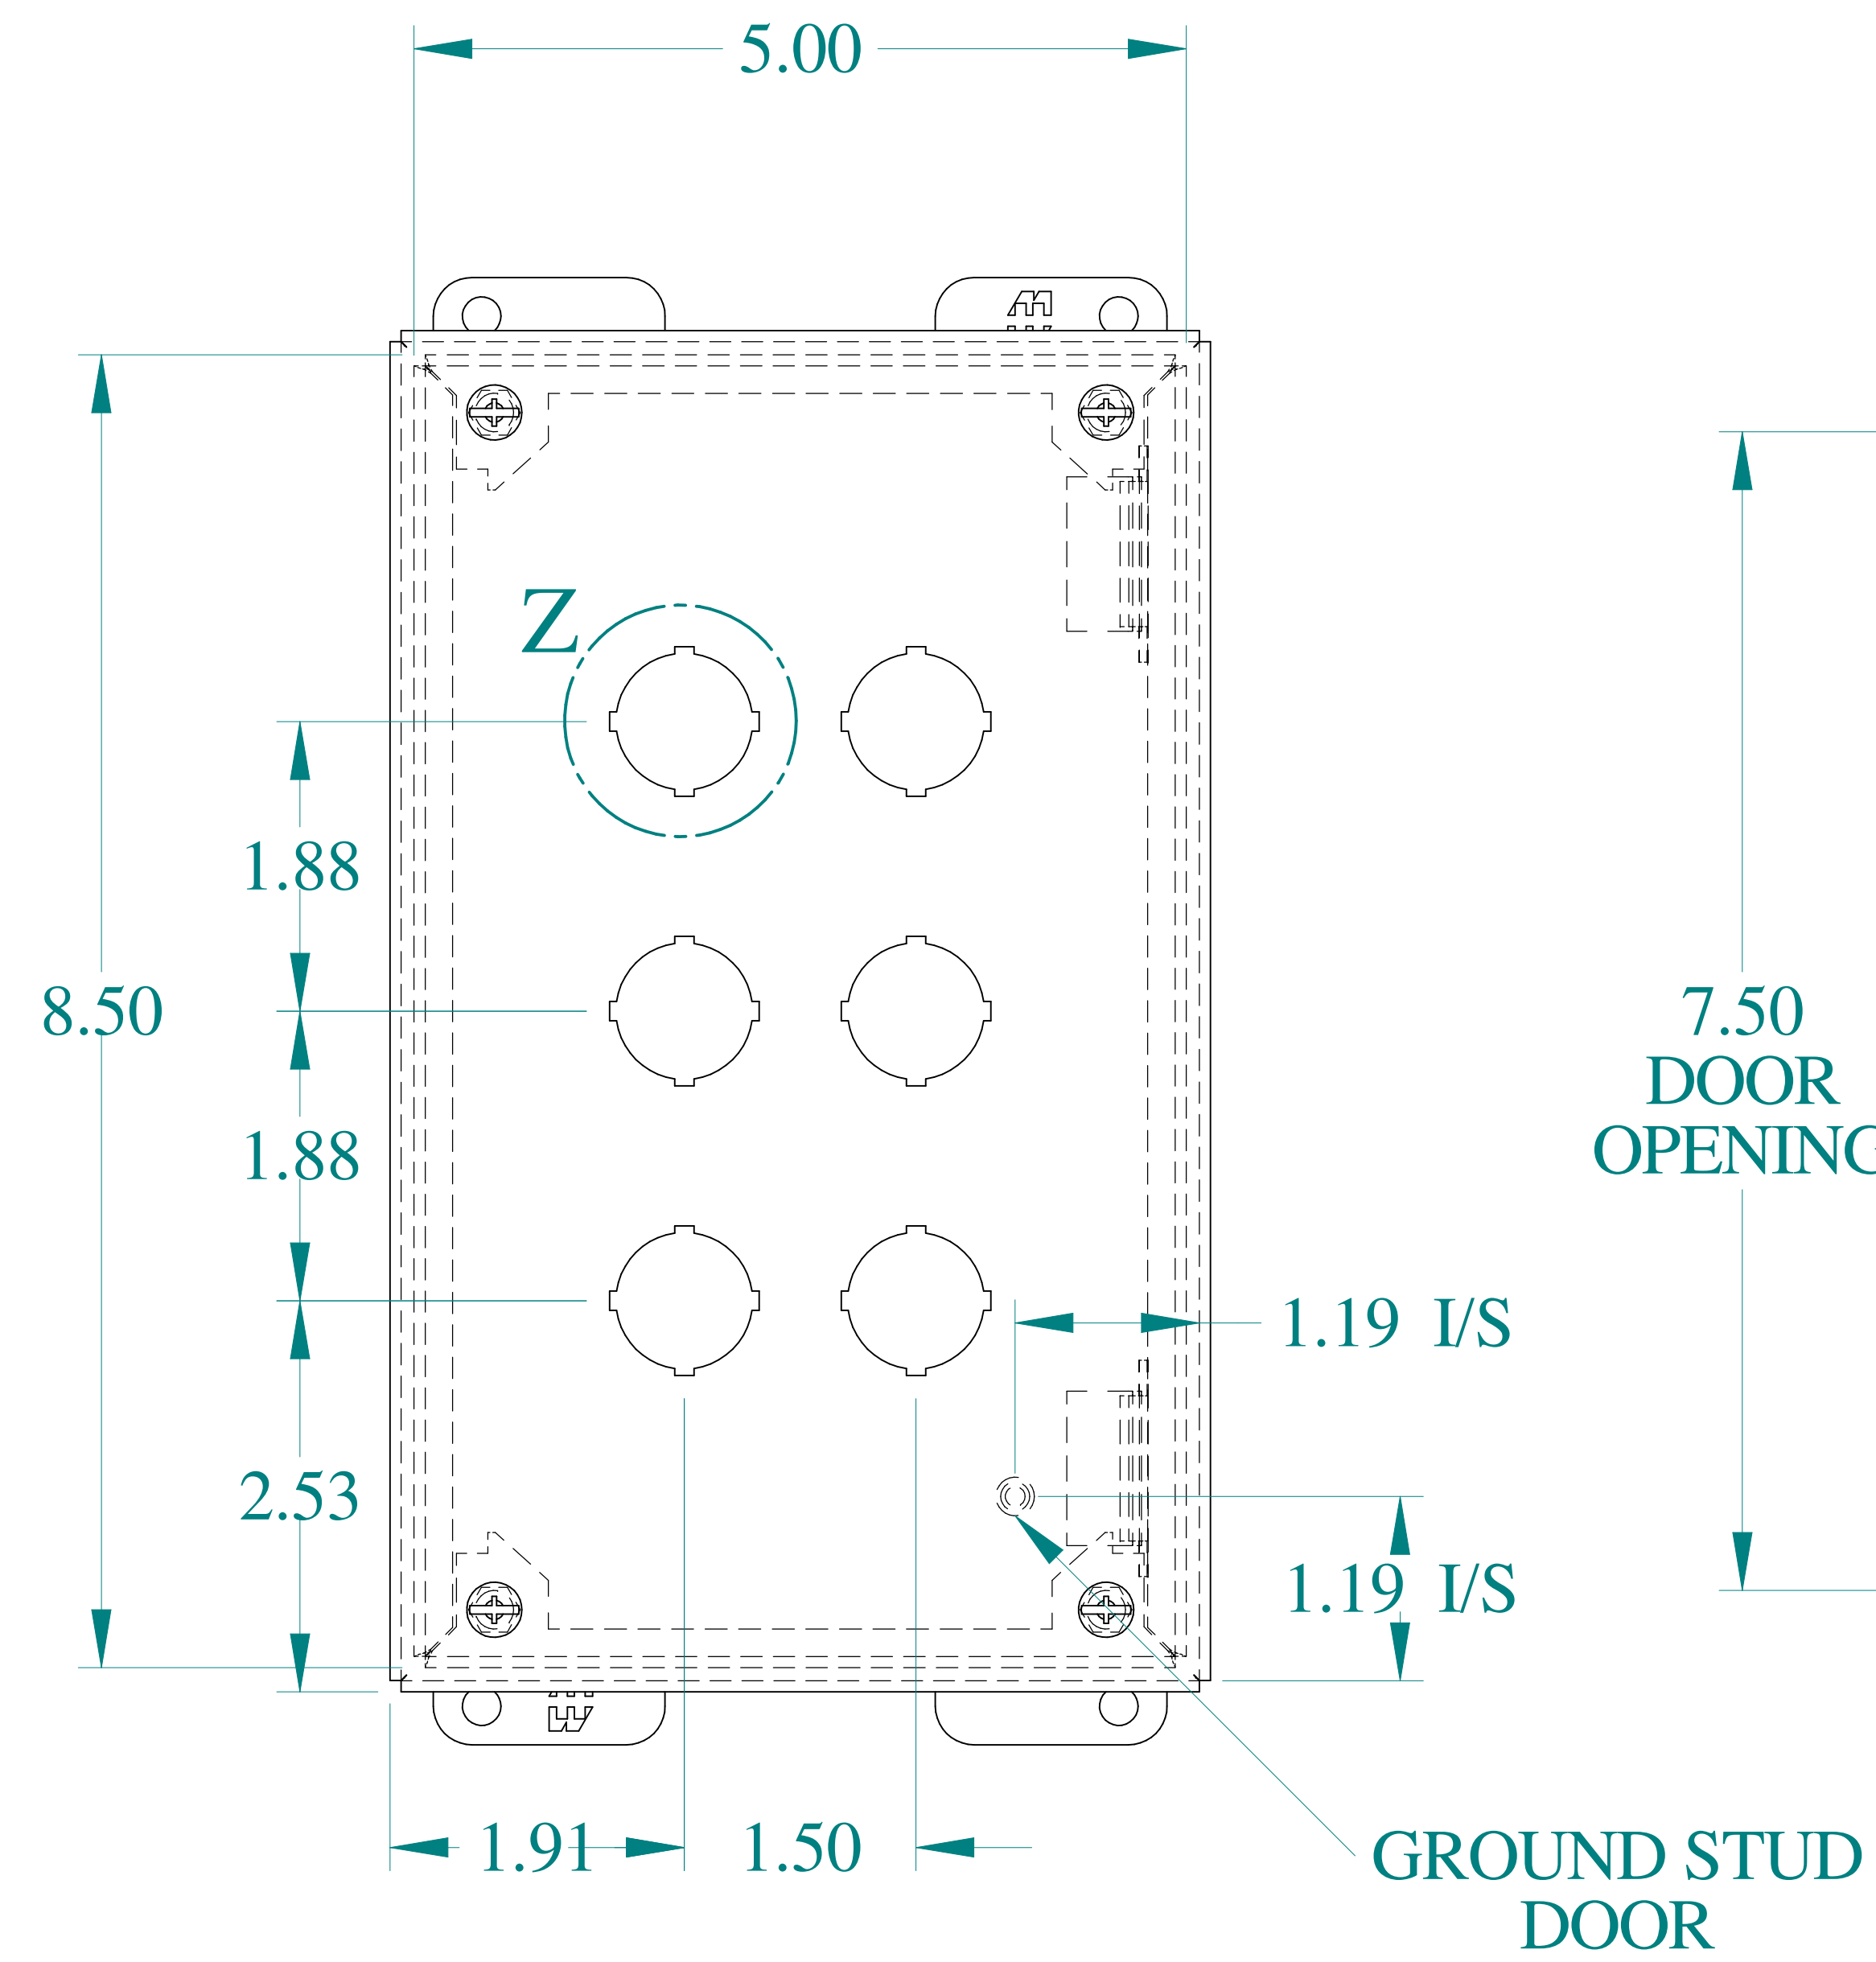

TOP VIEW

DETAIL Z
TYP

ISOMETRIC VIEWS

SIDE VIEW

FRONT VIEW

SIDE VIEW

BACK VIEW

BOTTOM VIEW

Data subject to change without notice.

Part # : MPB6

Date : Mar. 24, 2019

Link: www.hammg.com/MPB6