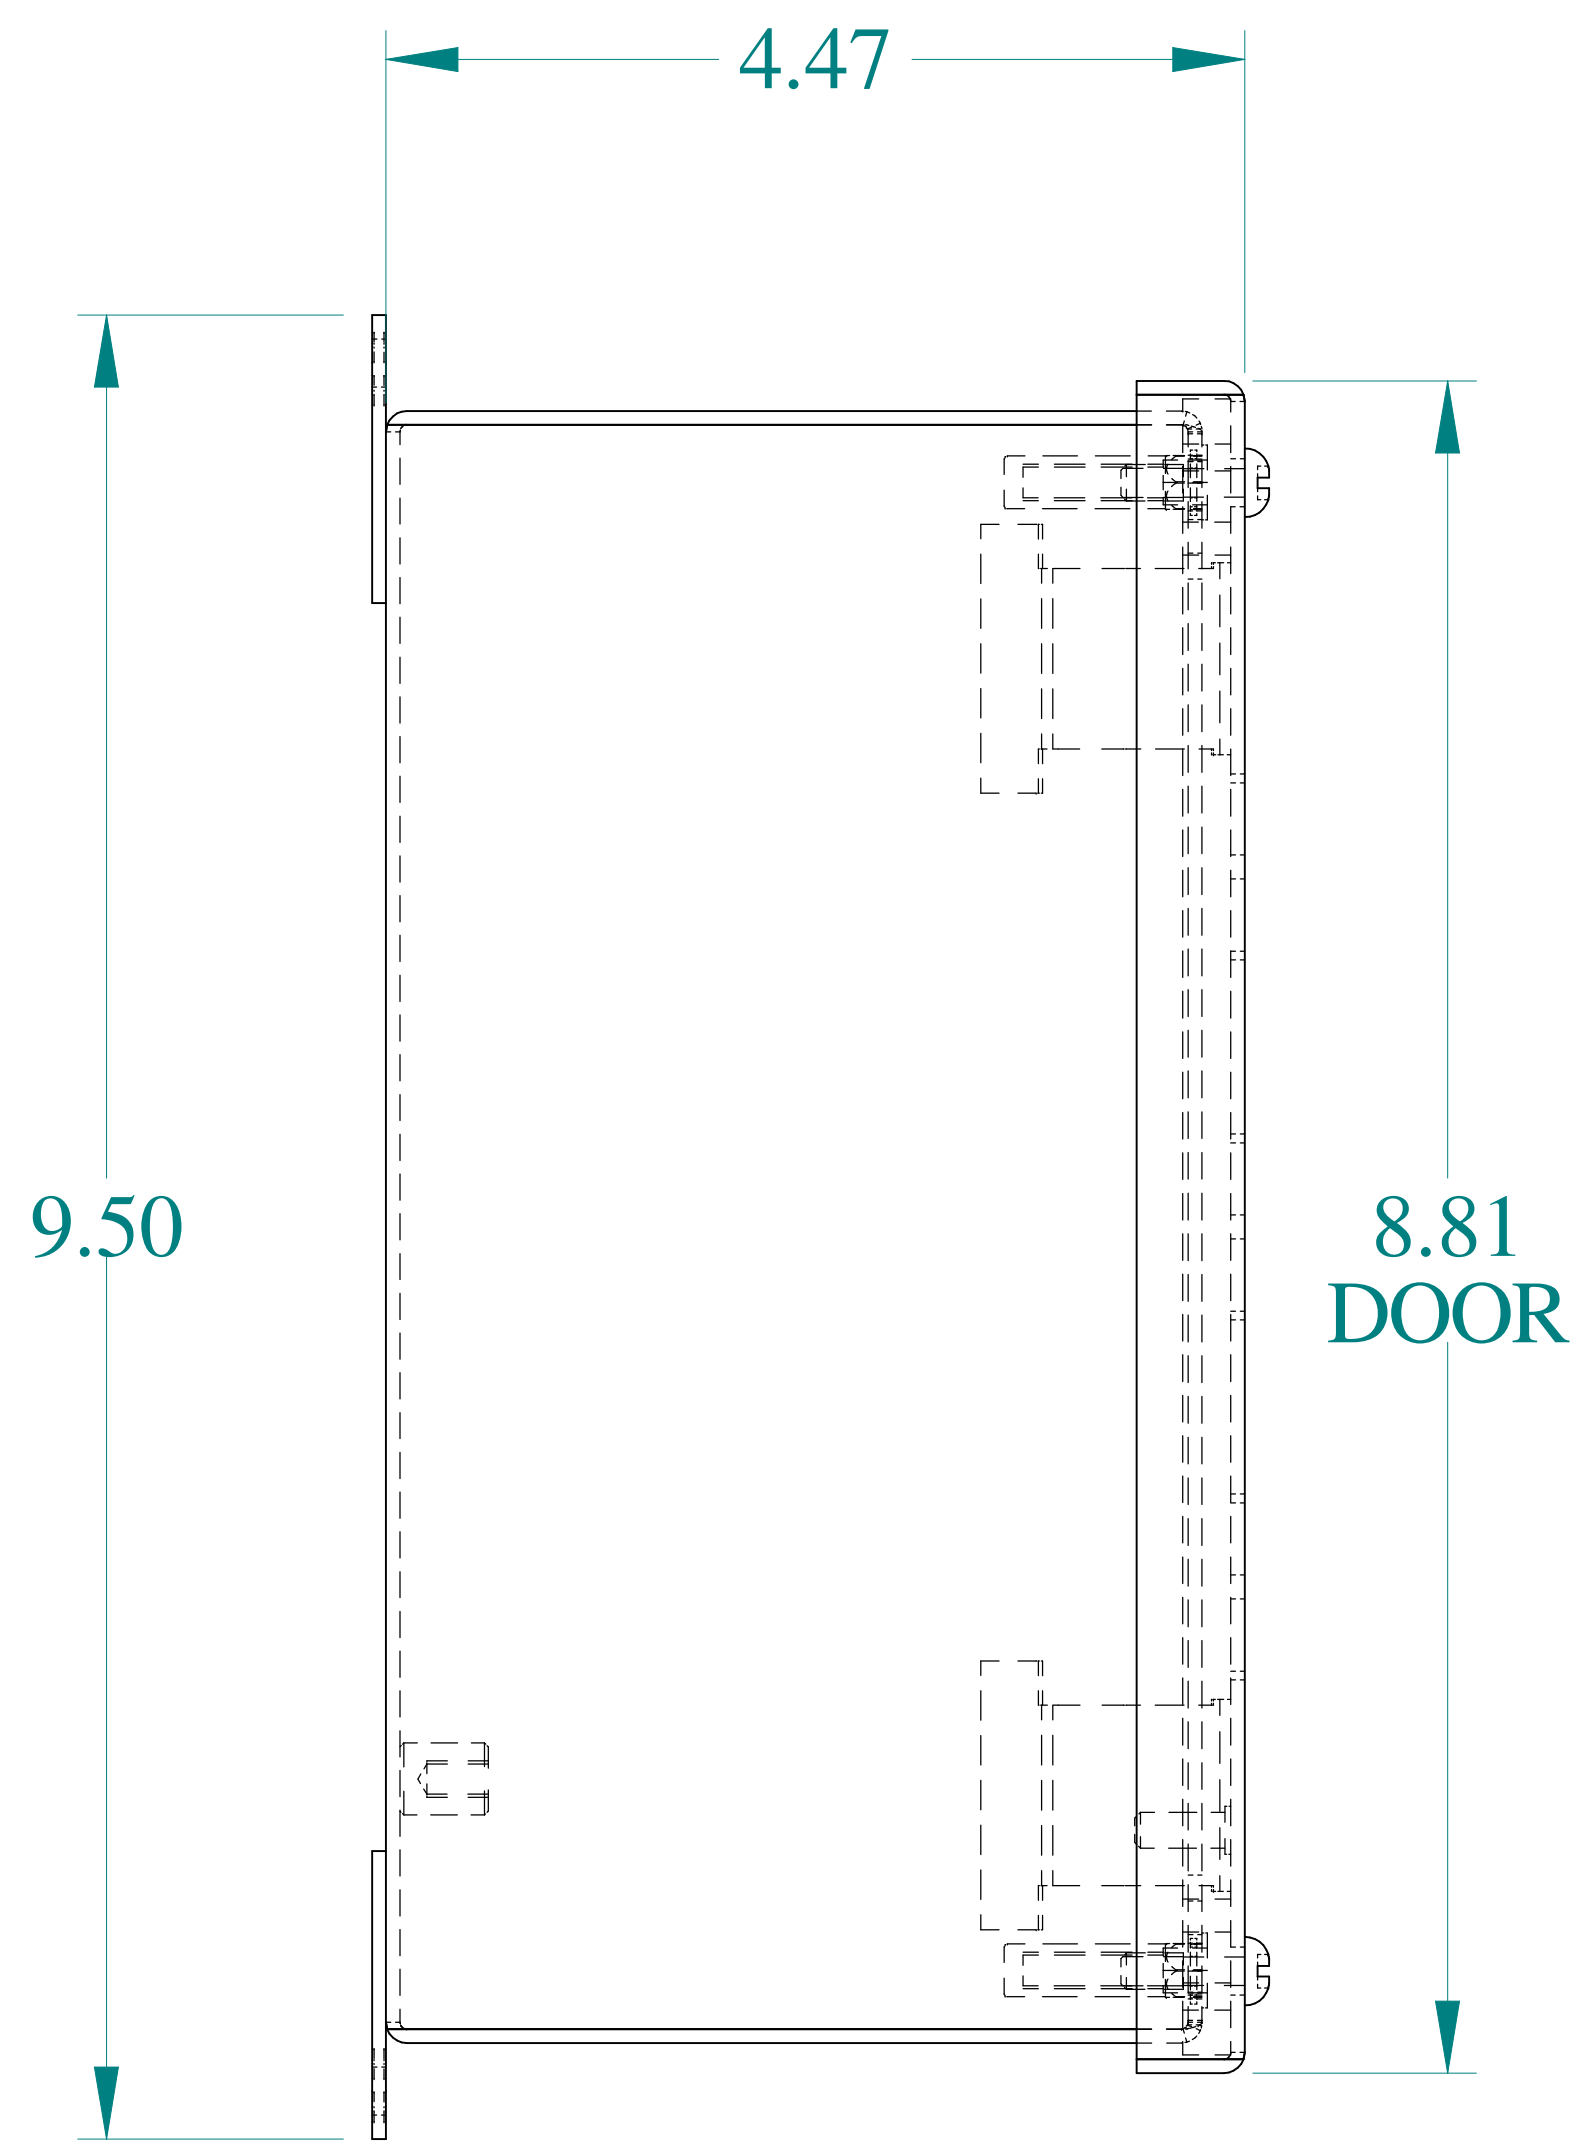

TOP VIEW

DETAIL Z
TYP

ISOMETRIC VIEWS

SIDE VIEW

FRONT VIEW

SIDE VIEW

BACK VIEW

BOTTOM VIEW

Data subject to change without notice.

Part # : MPB6

Date : Mar. 24, 2019

Link: www.hammg.com/MPB6