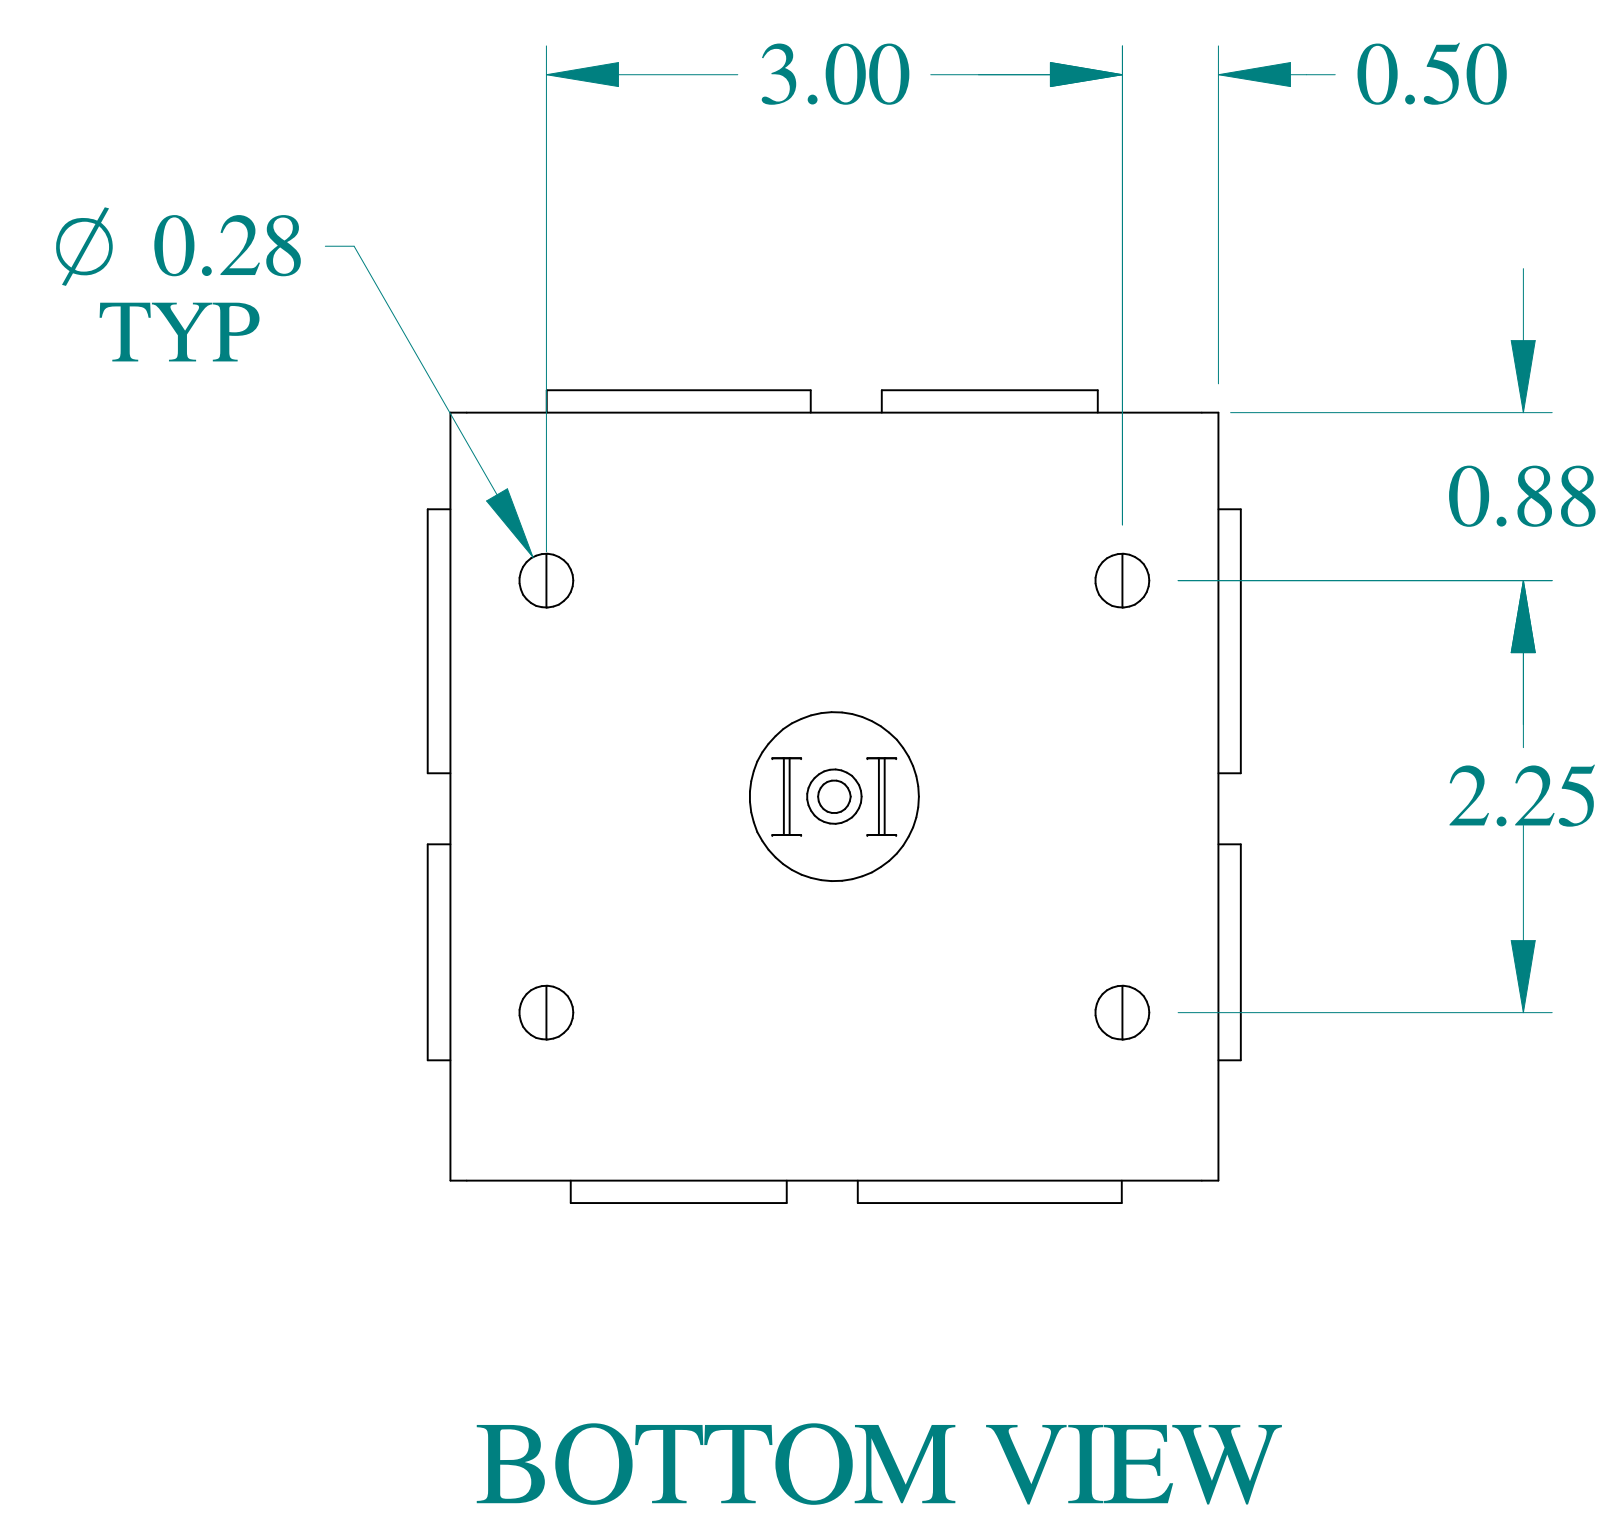

ISOMETRIC VIEWS

HAMMOND
MANUFACTURING®

www.hammondmfg.com

Data subject to change without notice.

Part # : CSKO444

Date : Mar. 24, 2019

Link: www.hamdfg.com/CSKO444