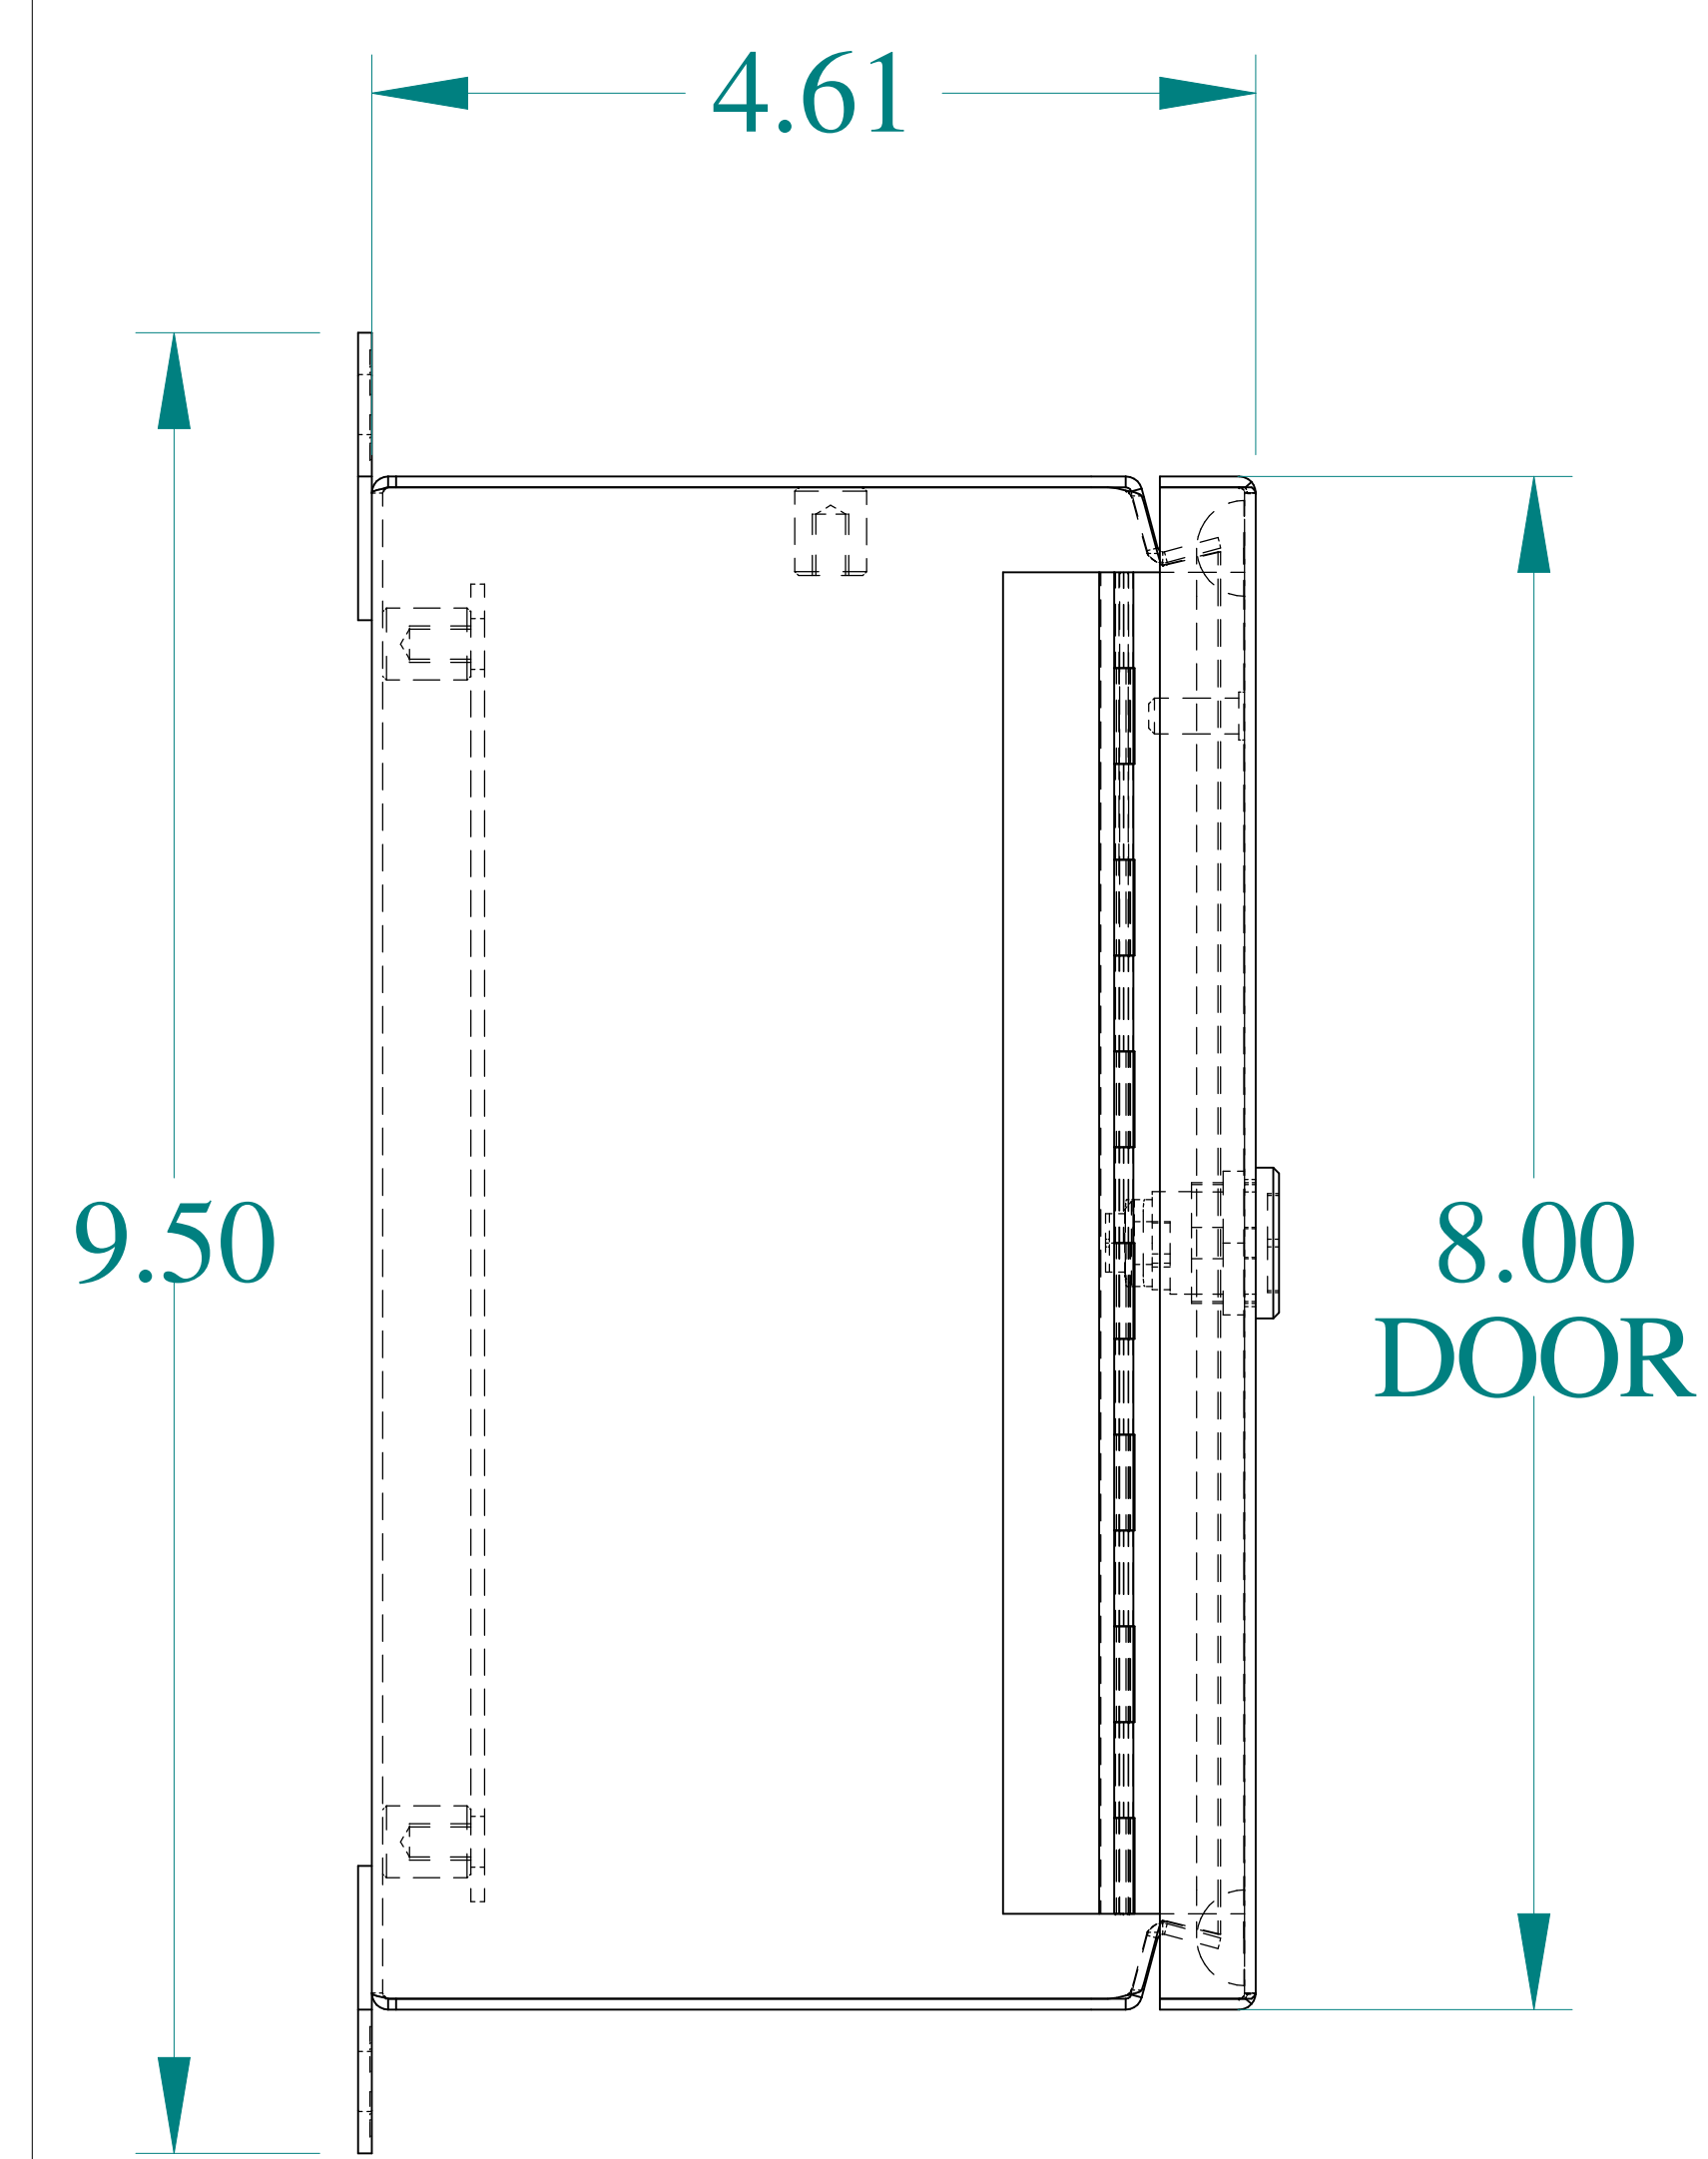

TOP VIEW

ISOMETRIC VIEWS

SIDE VIEW

FRONT VIEW

SIDE VIEW

BACK VIEW

BOTTOM VIEW

Data subject to change without notice.

Part # : EJ8104

Date : Mar. 24, 2019

Link: www.hammmfg.com/EJ8104