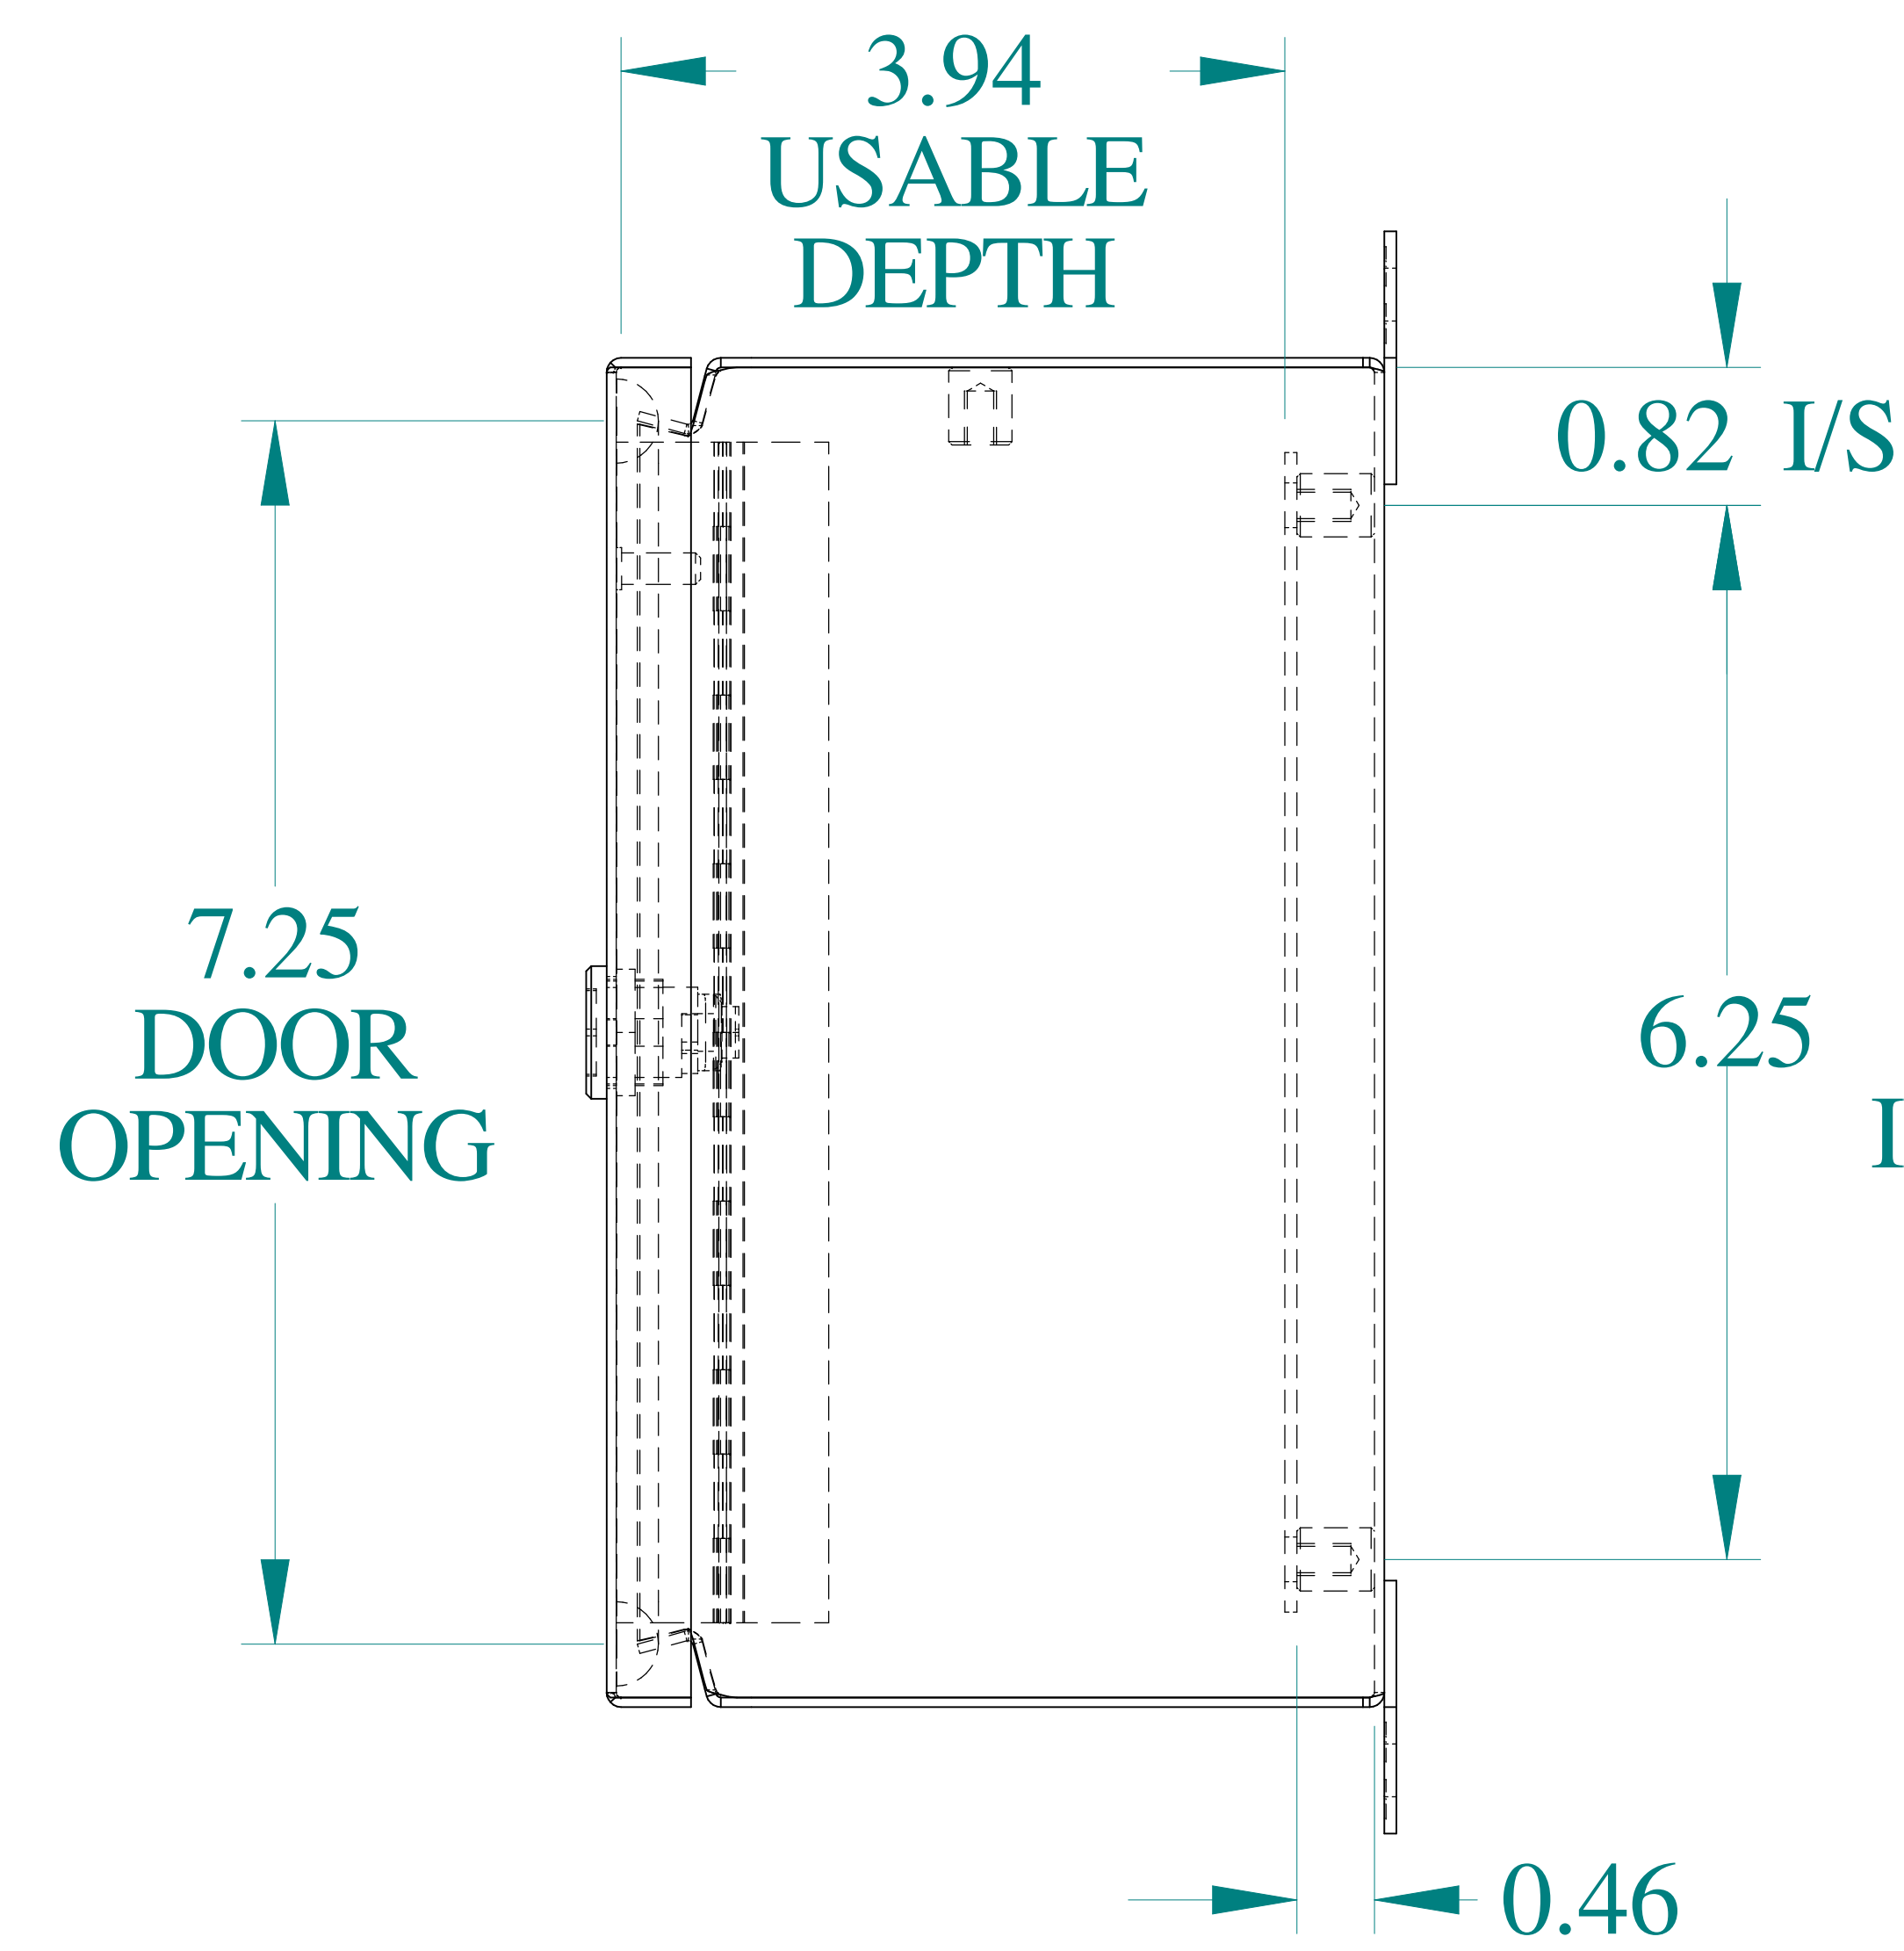

TOP VIEW

ISOMETRIC VIEWS

SIDE VIEW

FRONT VIEW

SIDE VIEW

BACK VIEW

BOTTOM VIEW

Data subject to change without notice.

Part # : EJ8104

Date : Mar. 24, 2019

Link: www.hammmfg.com/EJ8104