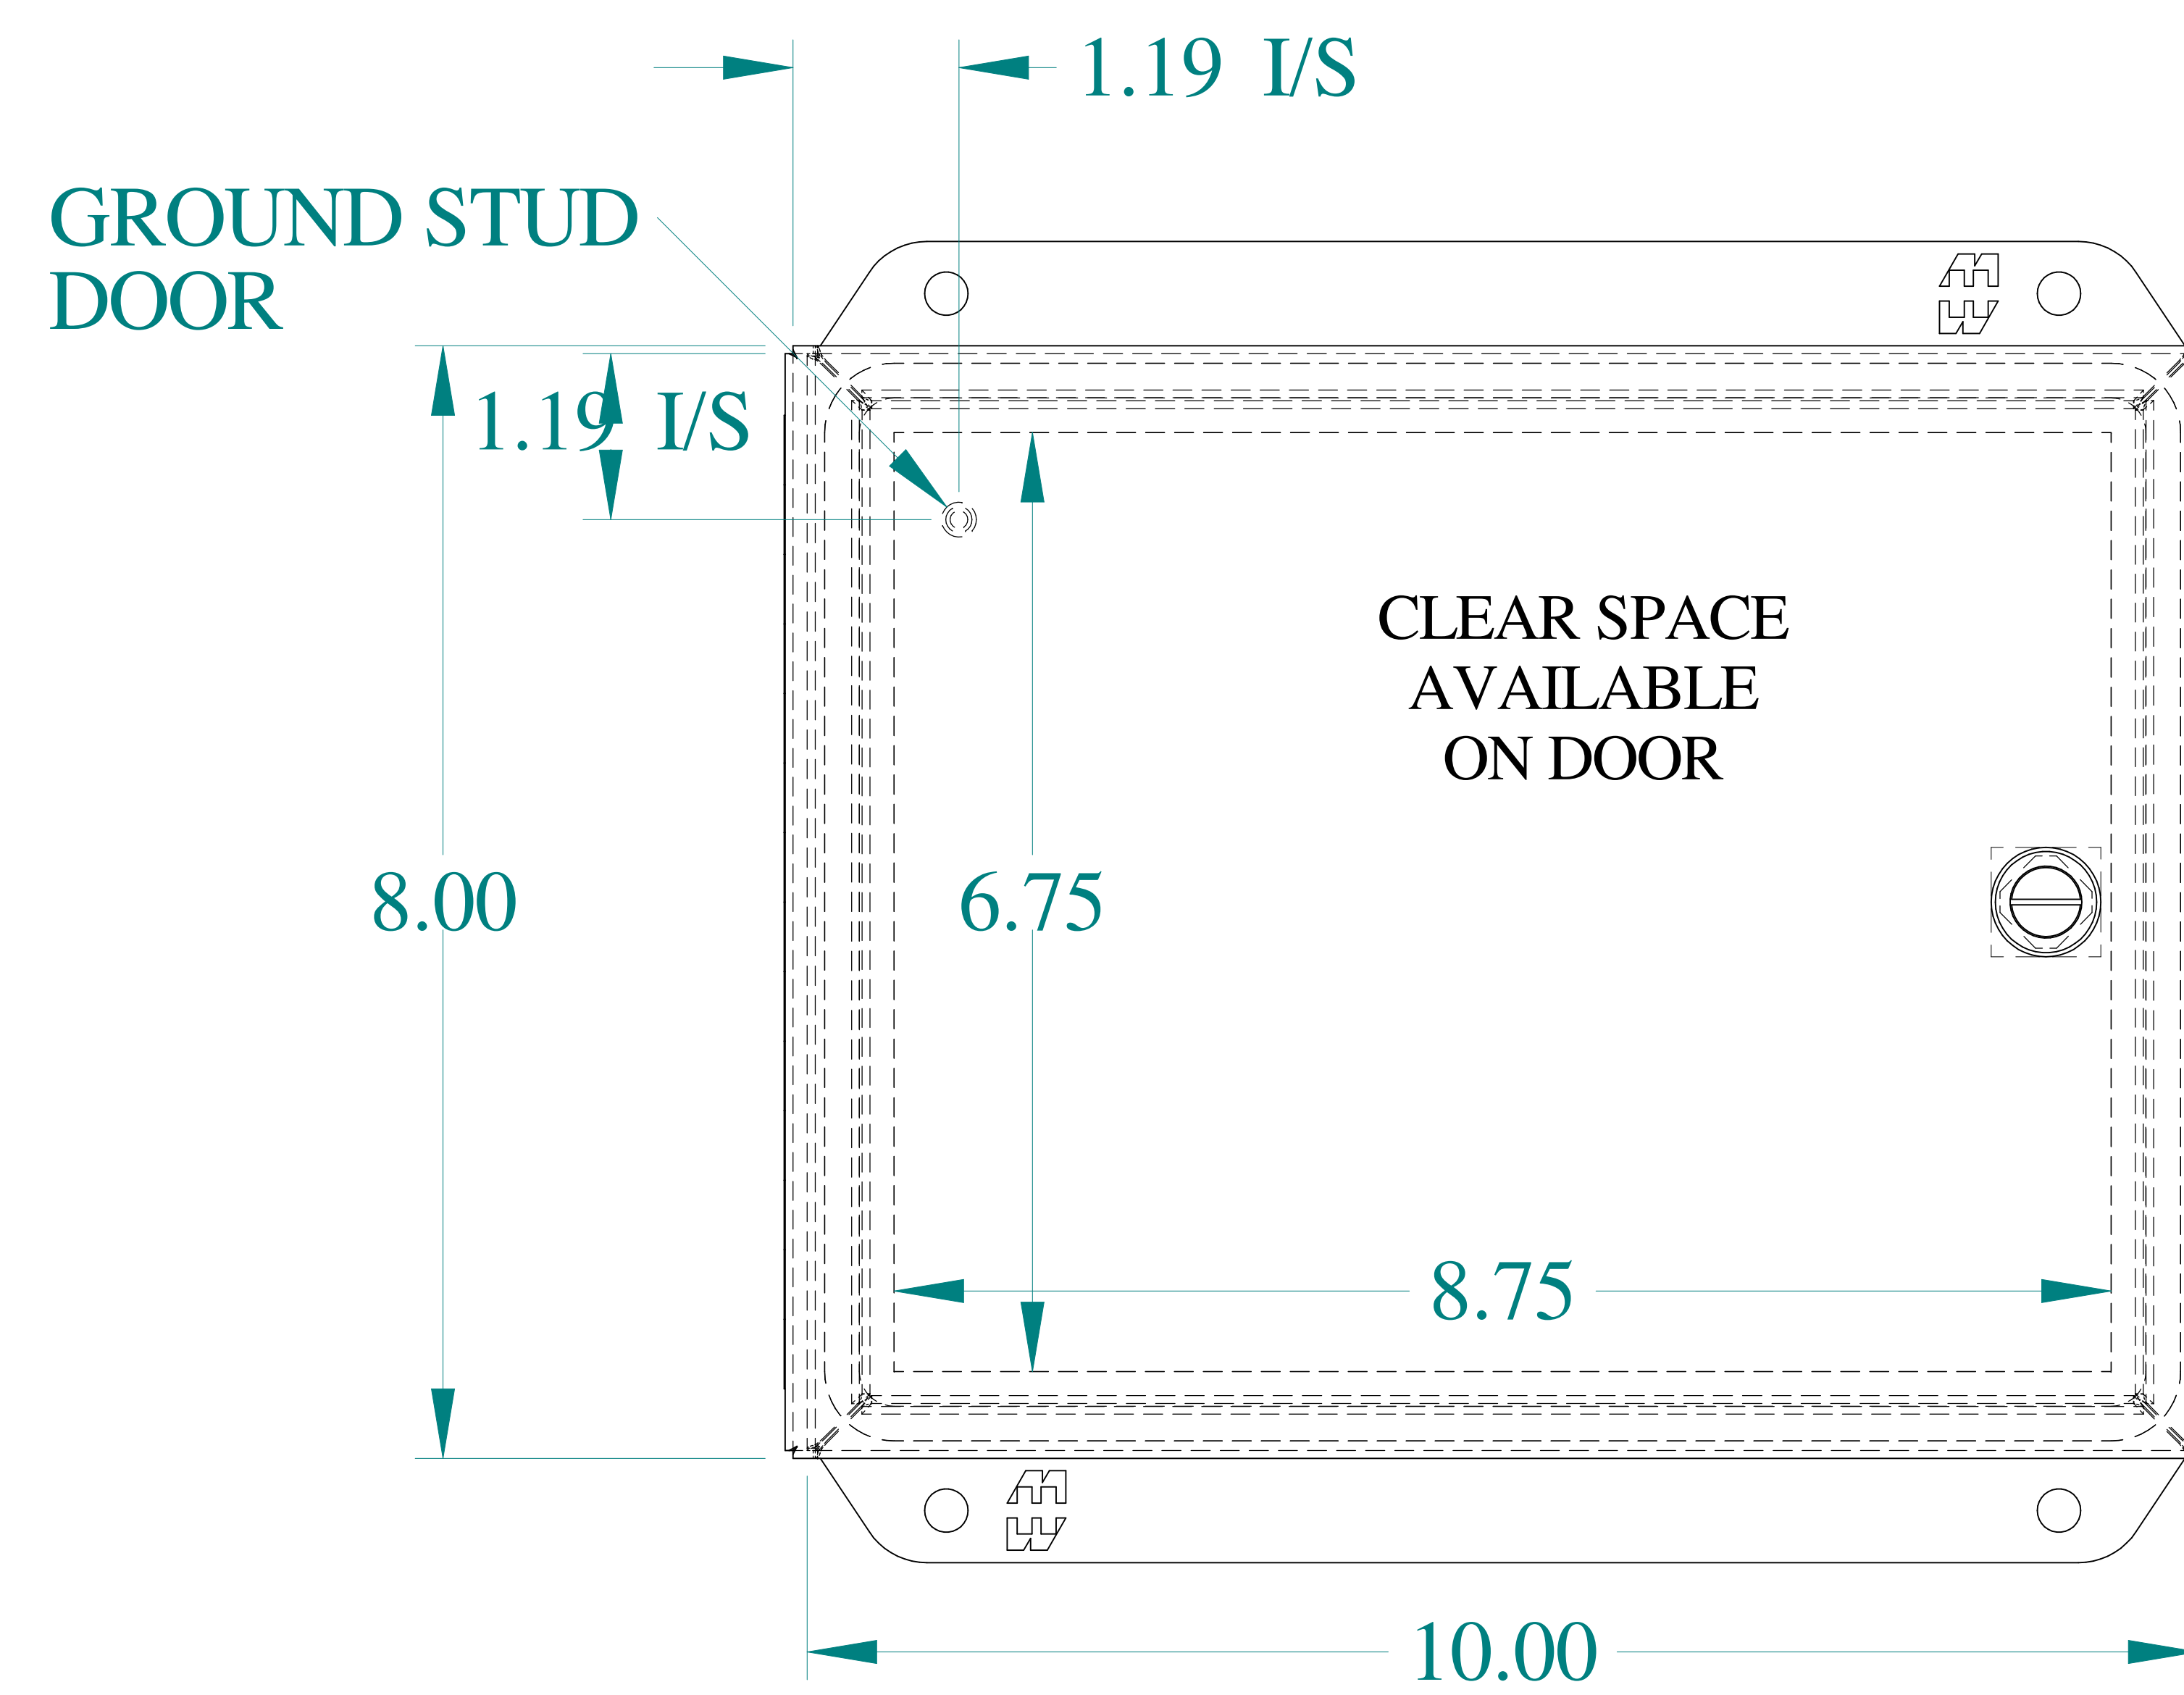

TOP VIEW

ISOMETRIC VIEWS

SIDE VIEW

FRONT VIEW

SIDE VIEW

BACK VIEW

BOTTOM VIEW

Data subject to change without notice.

Part # : EJ8104

Date : Mar. 24, 2019

Link: www.hammmfg.com/EJ8104