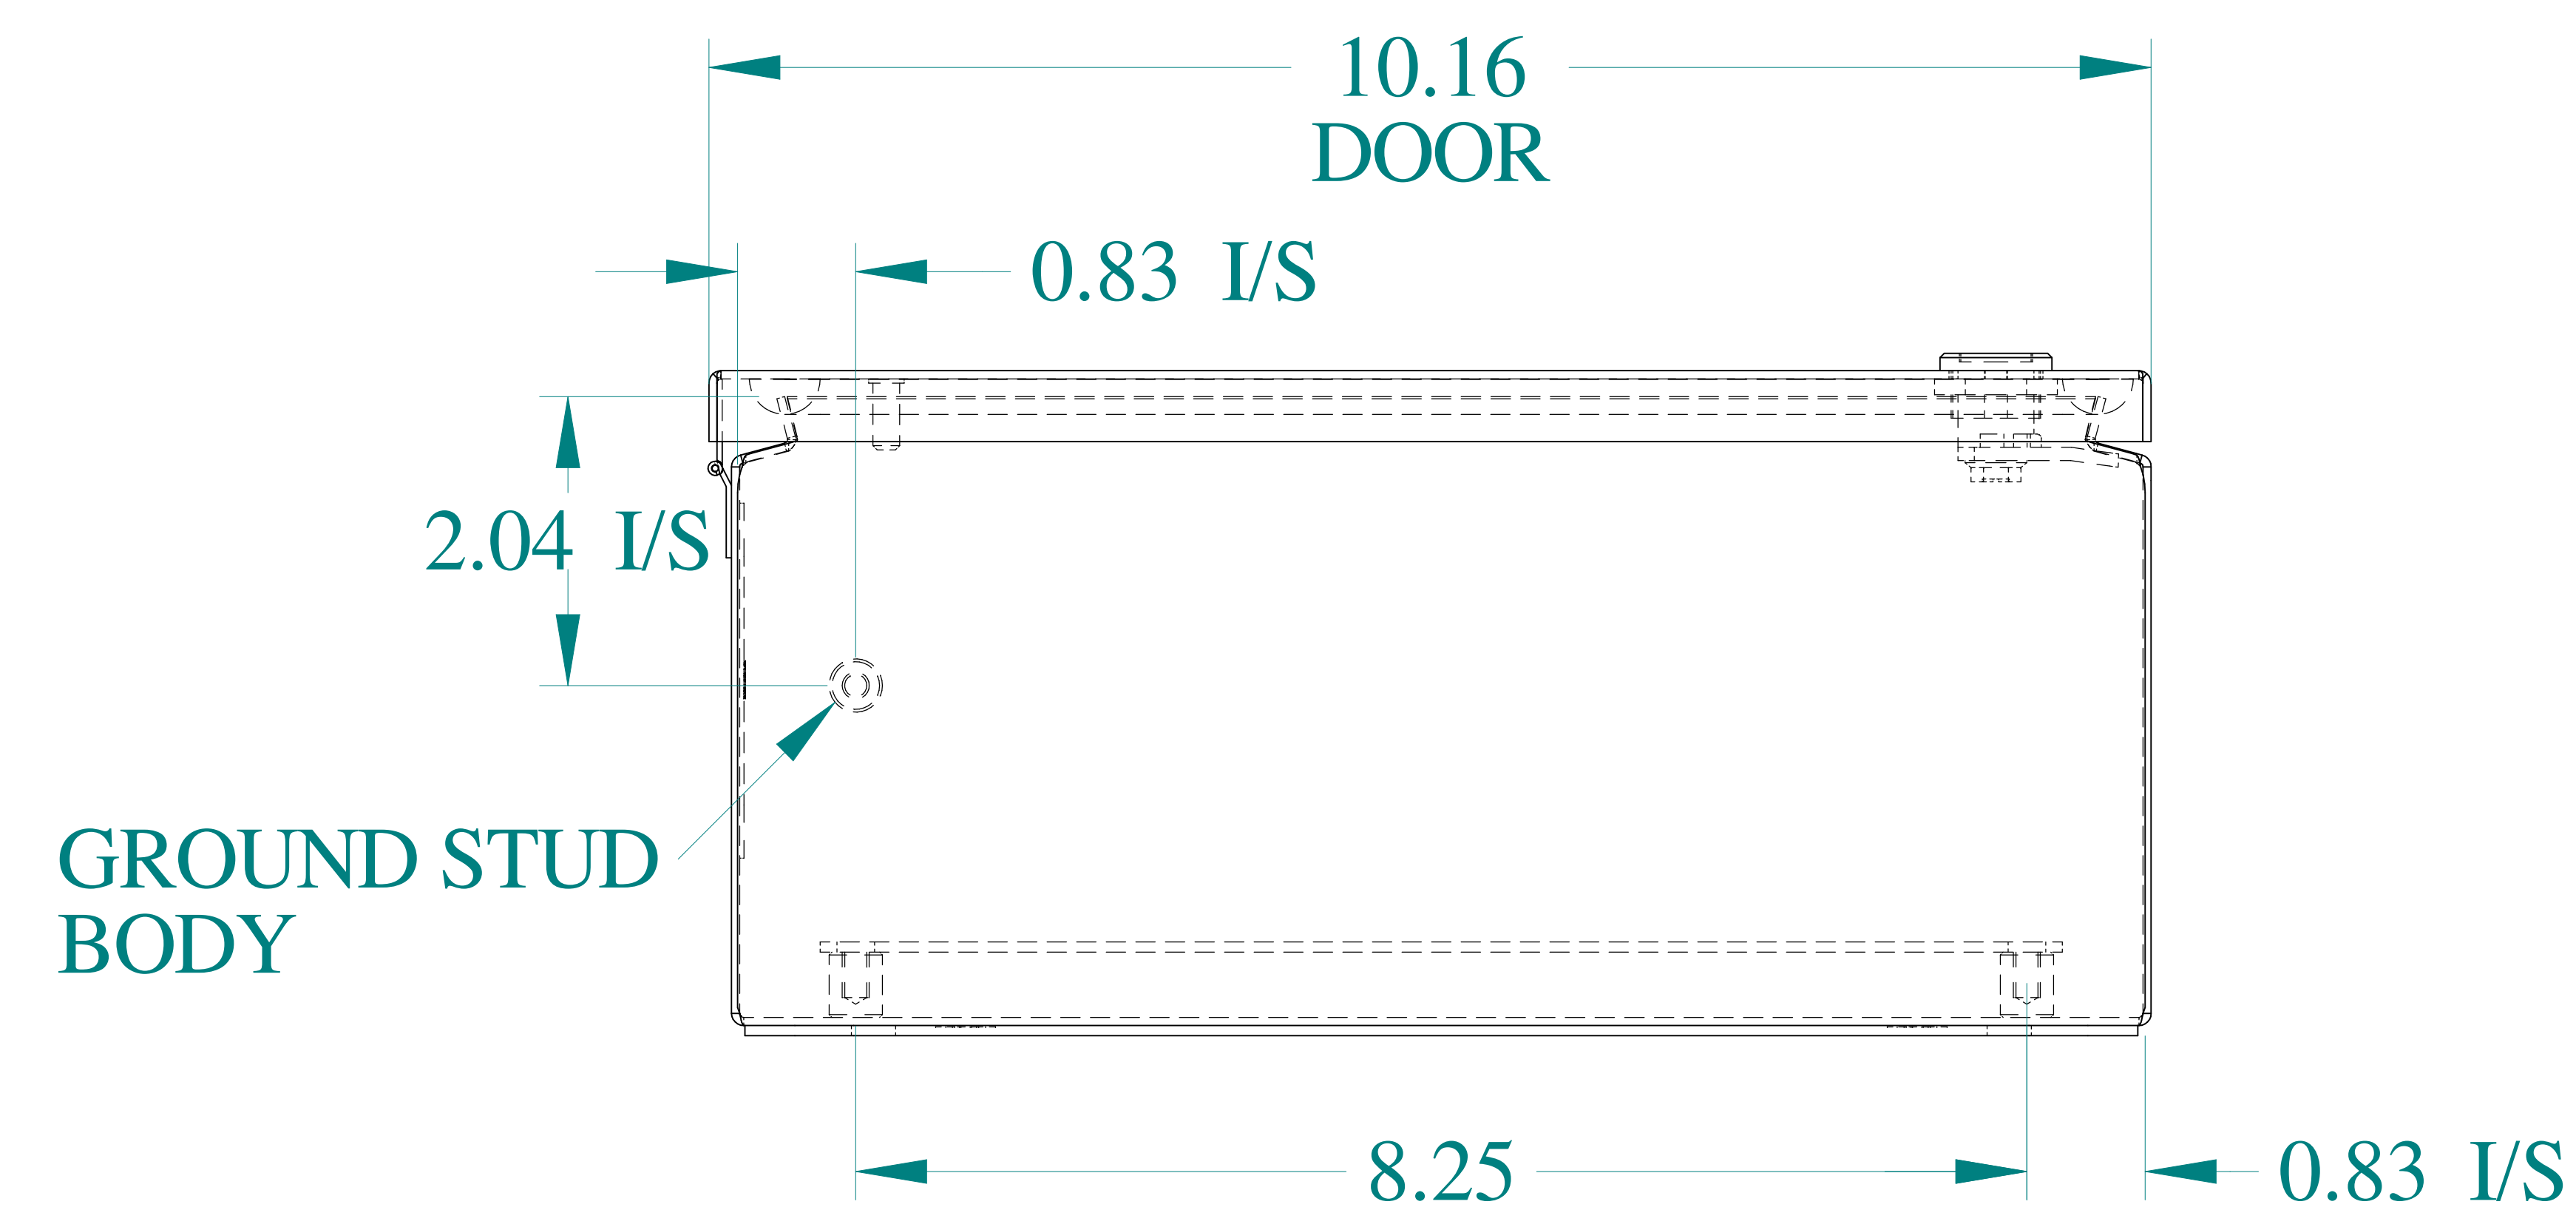

TOP VIEW

ISOMETRIC VIEWS

SIDE VIEW

FRONT VIEW

SIDE VIEW

BACK VIEW

BOTTOM VIEW

Data subject to change without notice.

Part # : EJ8104

Date : Mar. 24, 2019

Link: www.hammmfg.com/EJ8104