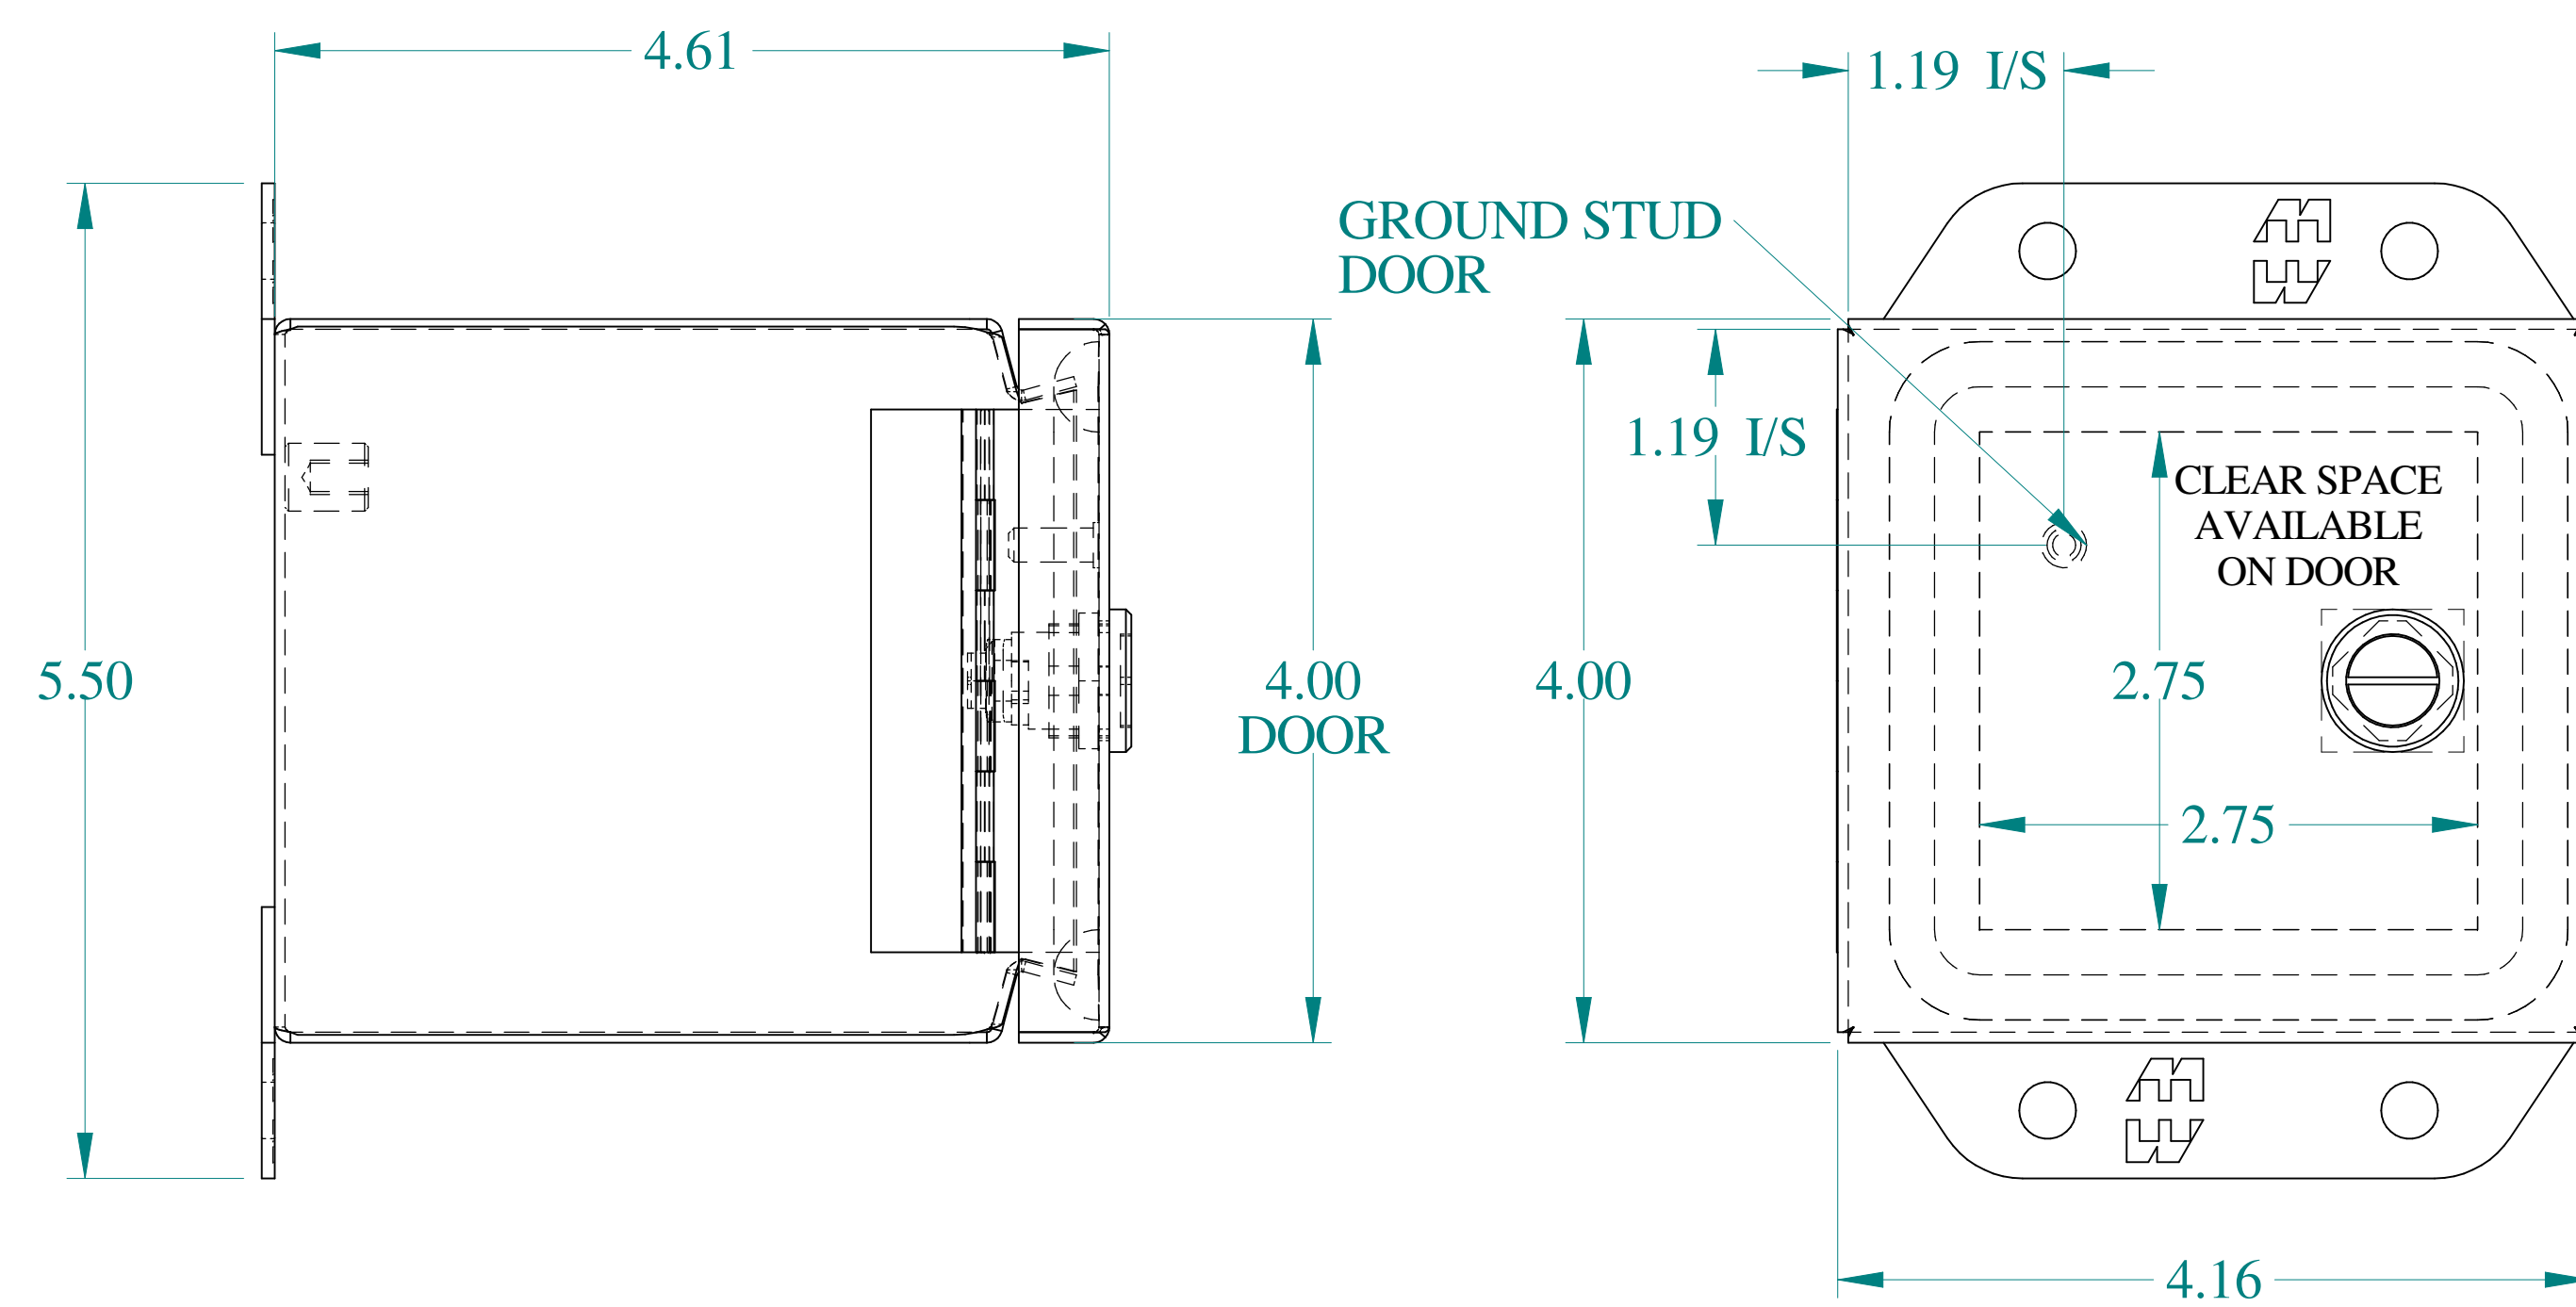

TOP VIEW

ISOMETRIC VIEWS

SIDE VIEW

FRONT VIEW

SIDE VIEW

BACK VIEW

BOTTOM VIEW

Data subject to change without notice.

Part # : EJ444

Date : Apr. 2, 2019

Link: www.hamfg.com/EJ444