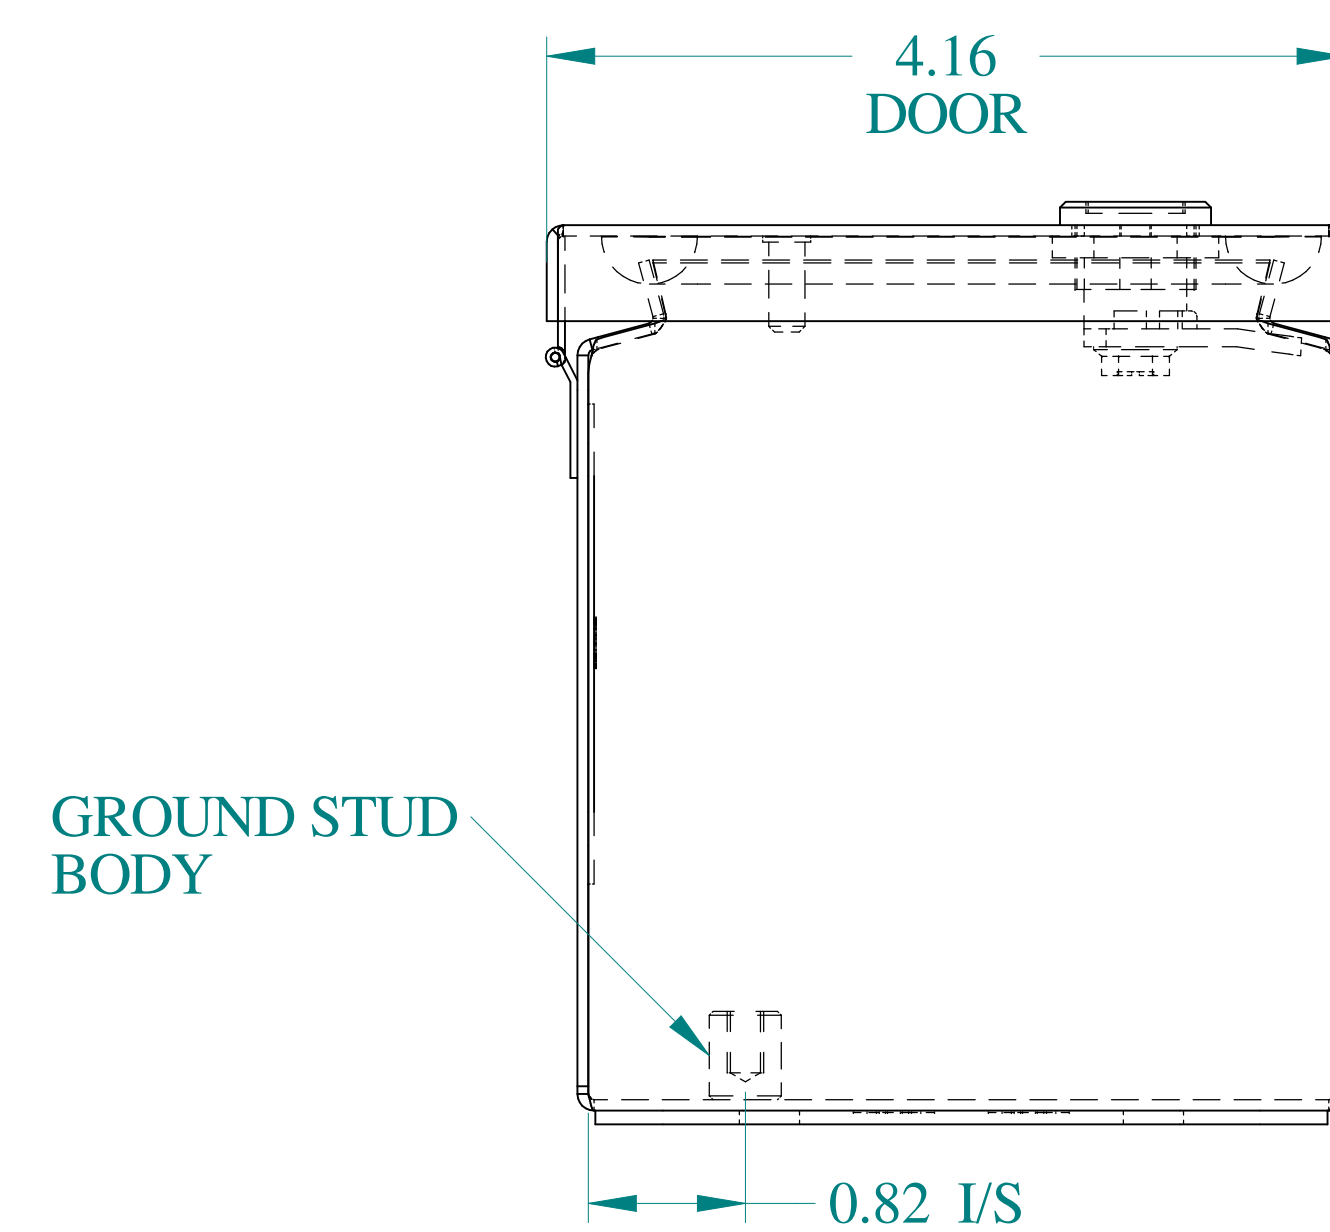

TOP VIEW

ISOMETRIC VIEWS

SIDE VIEW

FRONT VIEW

SIDE VIEW

BACK VIEW

BOTTOM VIEW

Data subject to change without notice.

Part # : EJ444

Date : Apr. 2, 2019

Link: www.hamfg.com/EJ444