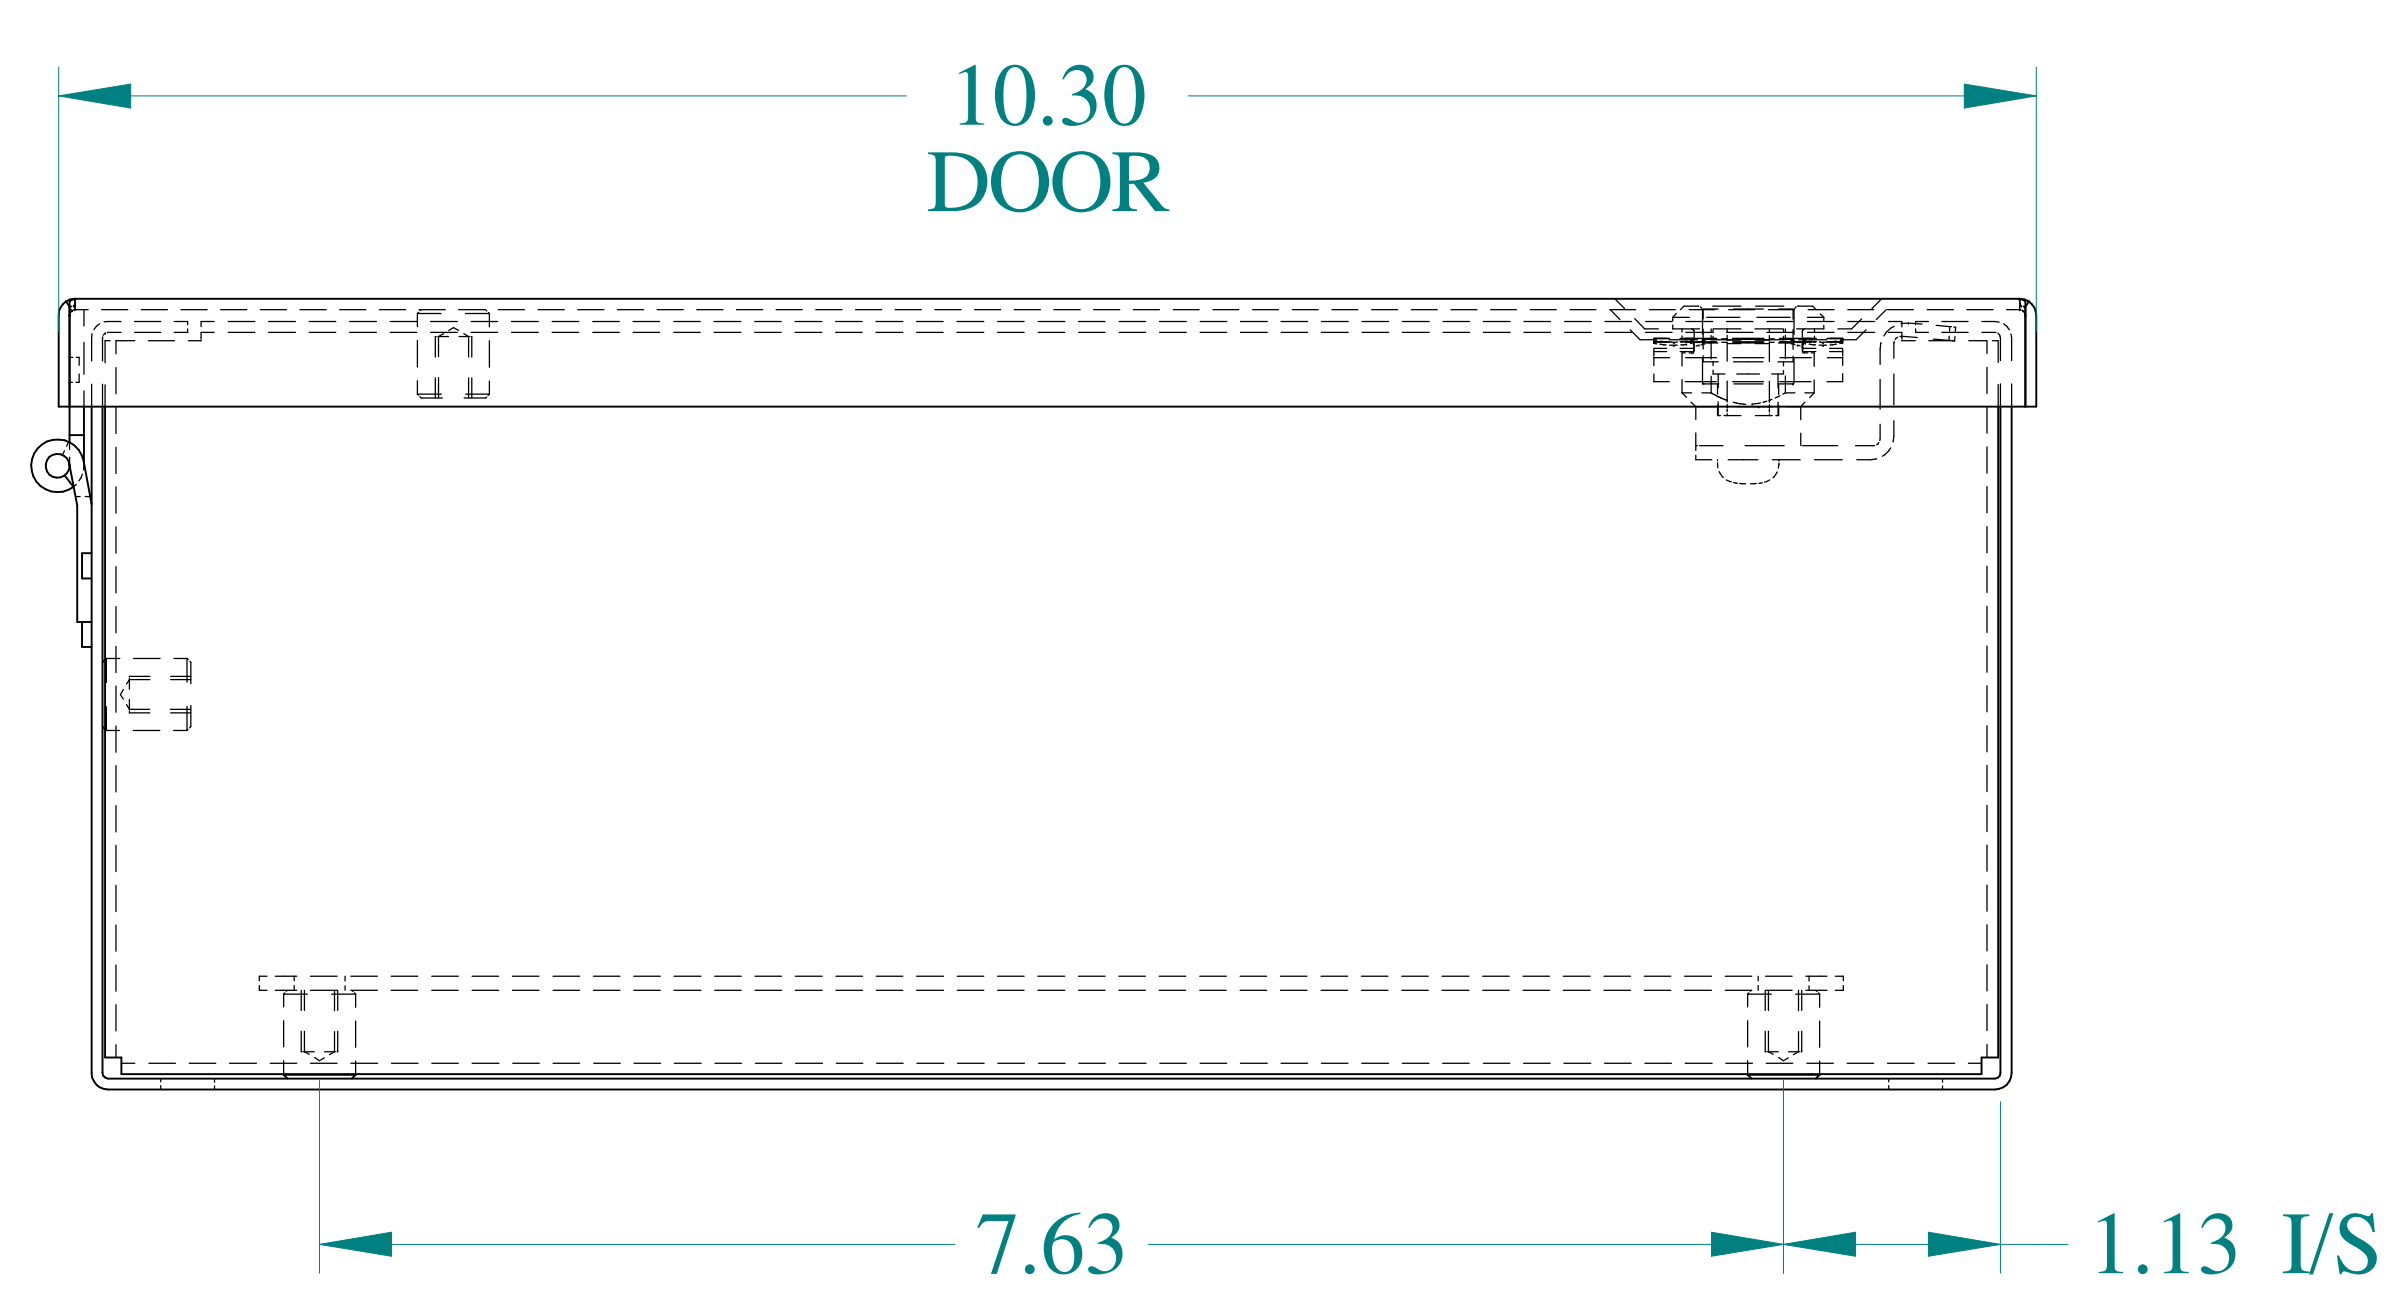

TOP VIEW

ISOMETRIC VIEWS

SIDE VIEW

FRONT VIEW

SIDE VIEW

BACK VIEW

BOTTOM VIEW

Data subject to change without notice.

Part #: N1J10104

Date: Mar. 24, 2019

Link: www.hammg.com/N1J10104