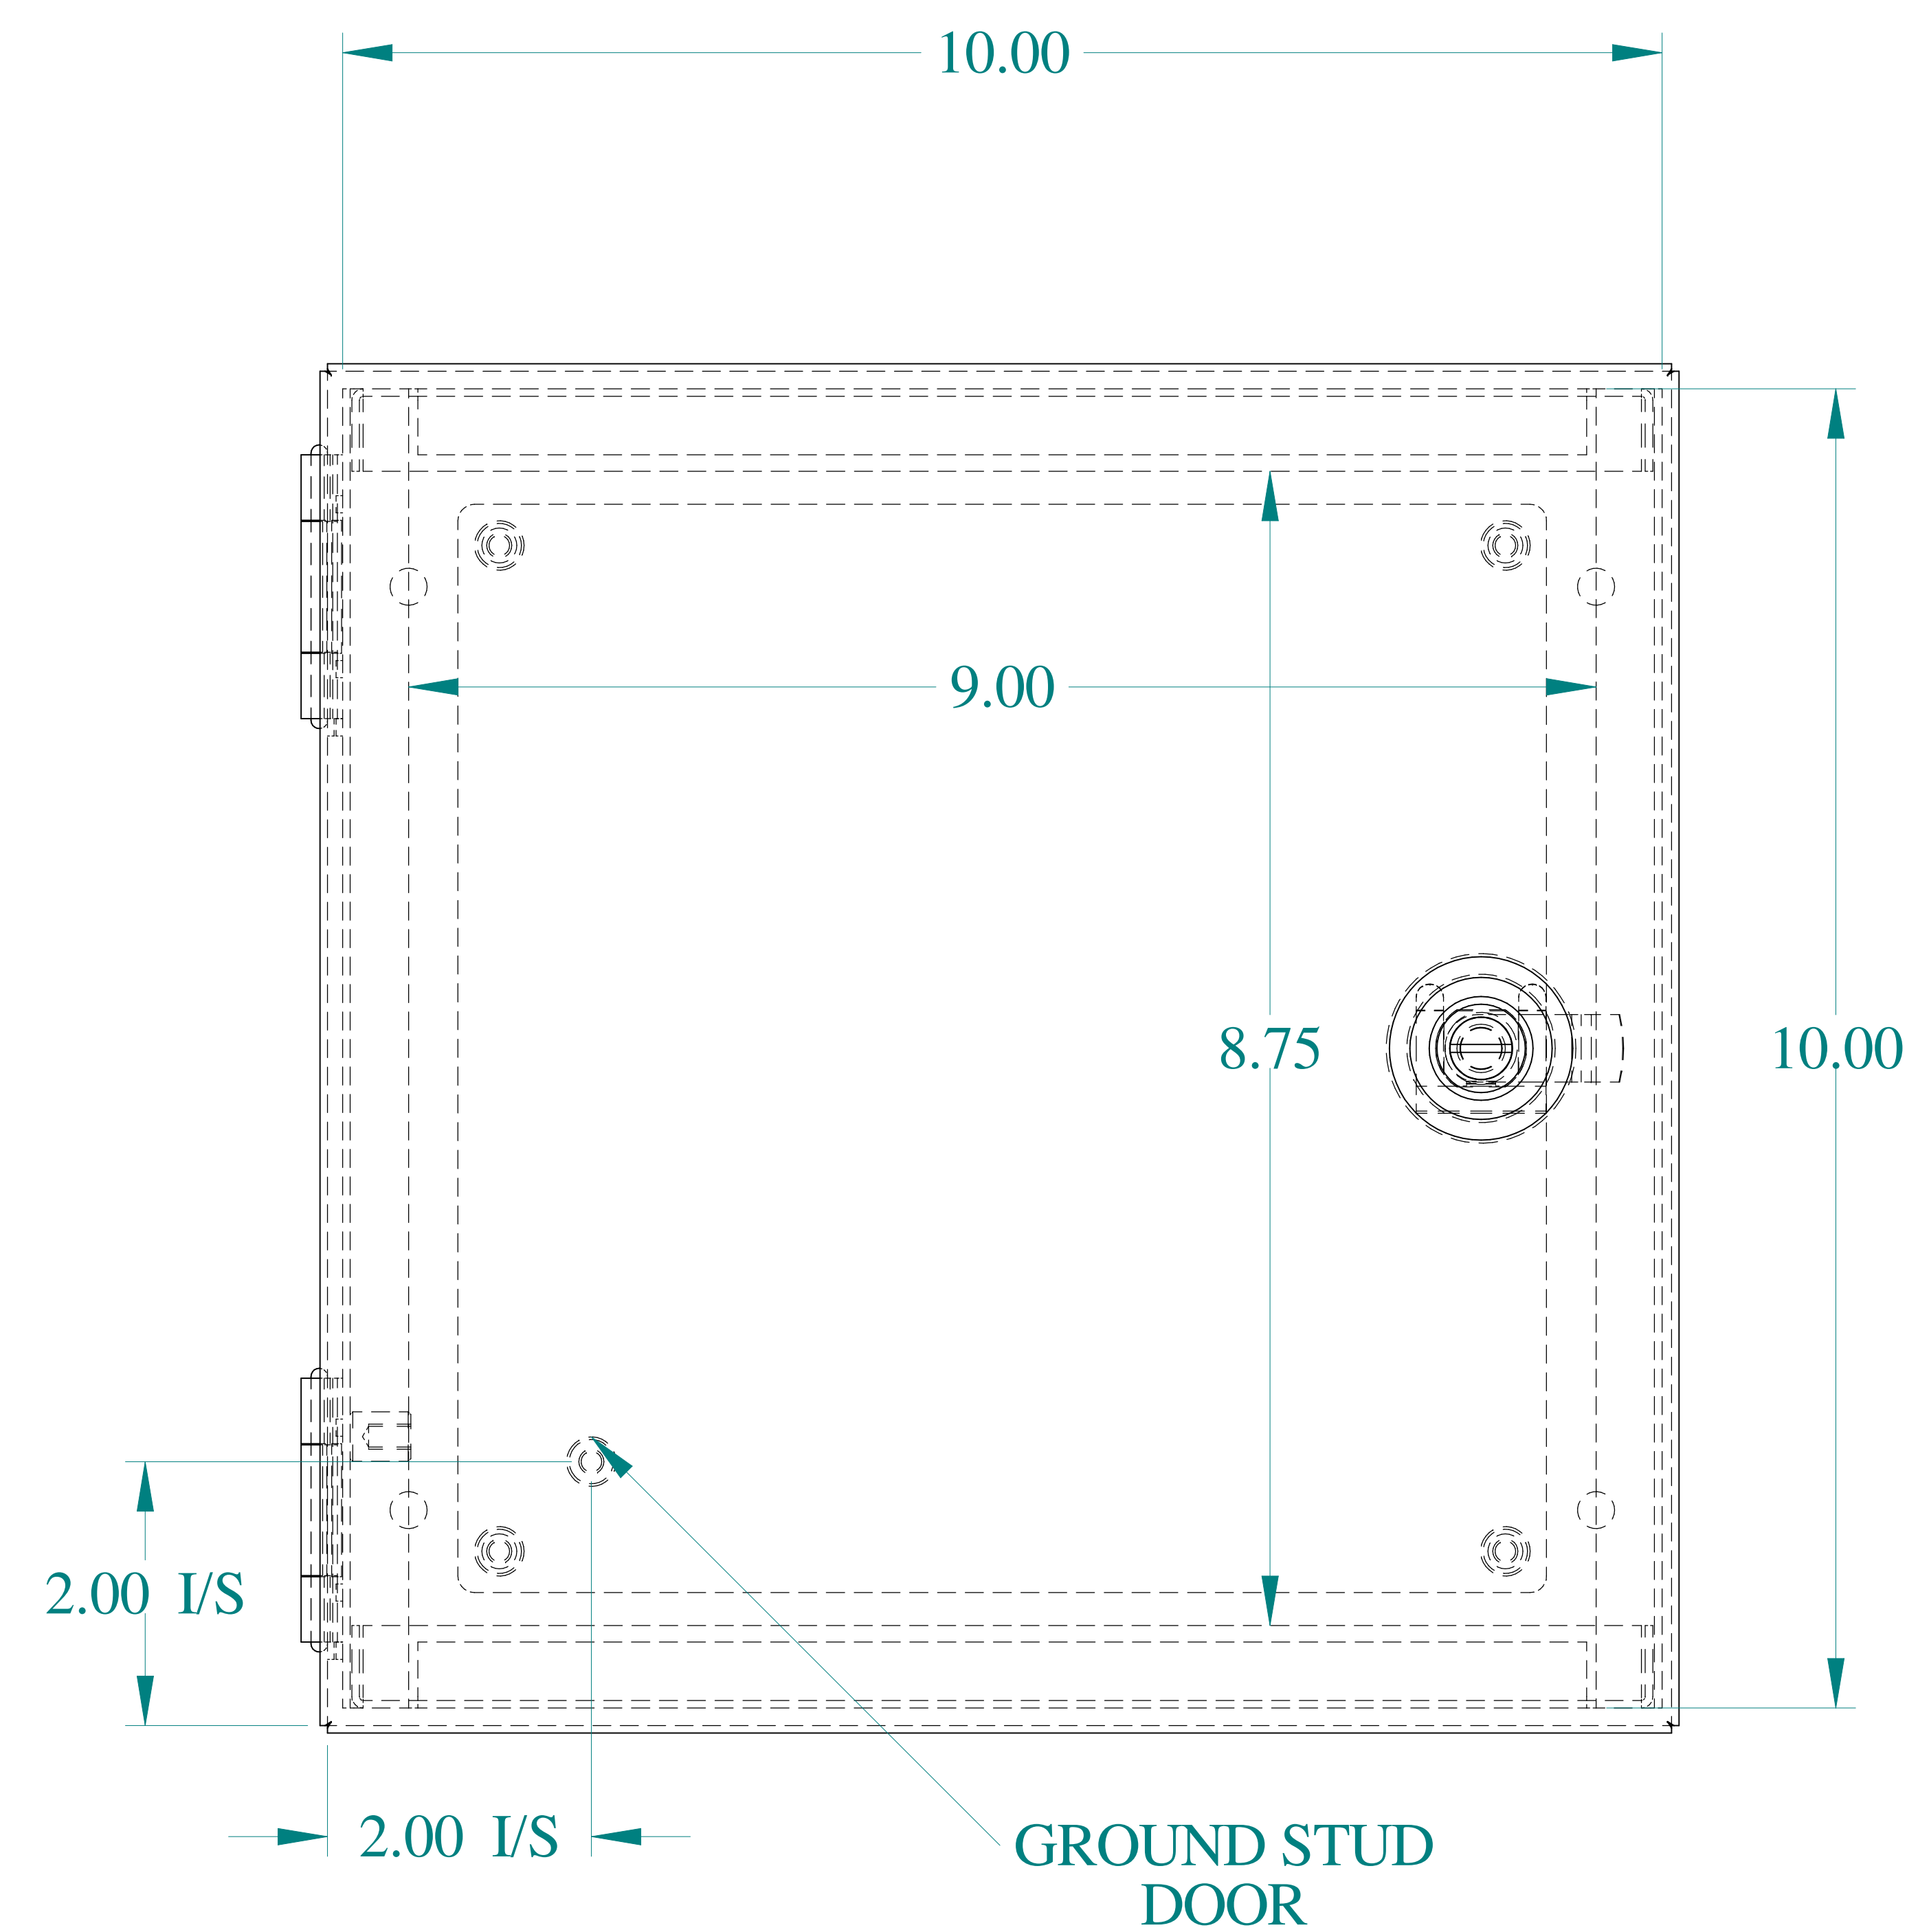

TOP VIEW

ISOMETRIC VIEWS

SIDE VIEW

FRONT VIEW

SIDE VIEW

BACK VIEW

BOTTOM VIEW

Data subject to change without notice.

Part #: N1J10104

Date: Mar. 24, 2019

Link: www.hammg.com/N1J10104