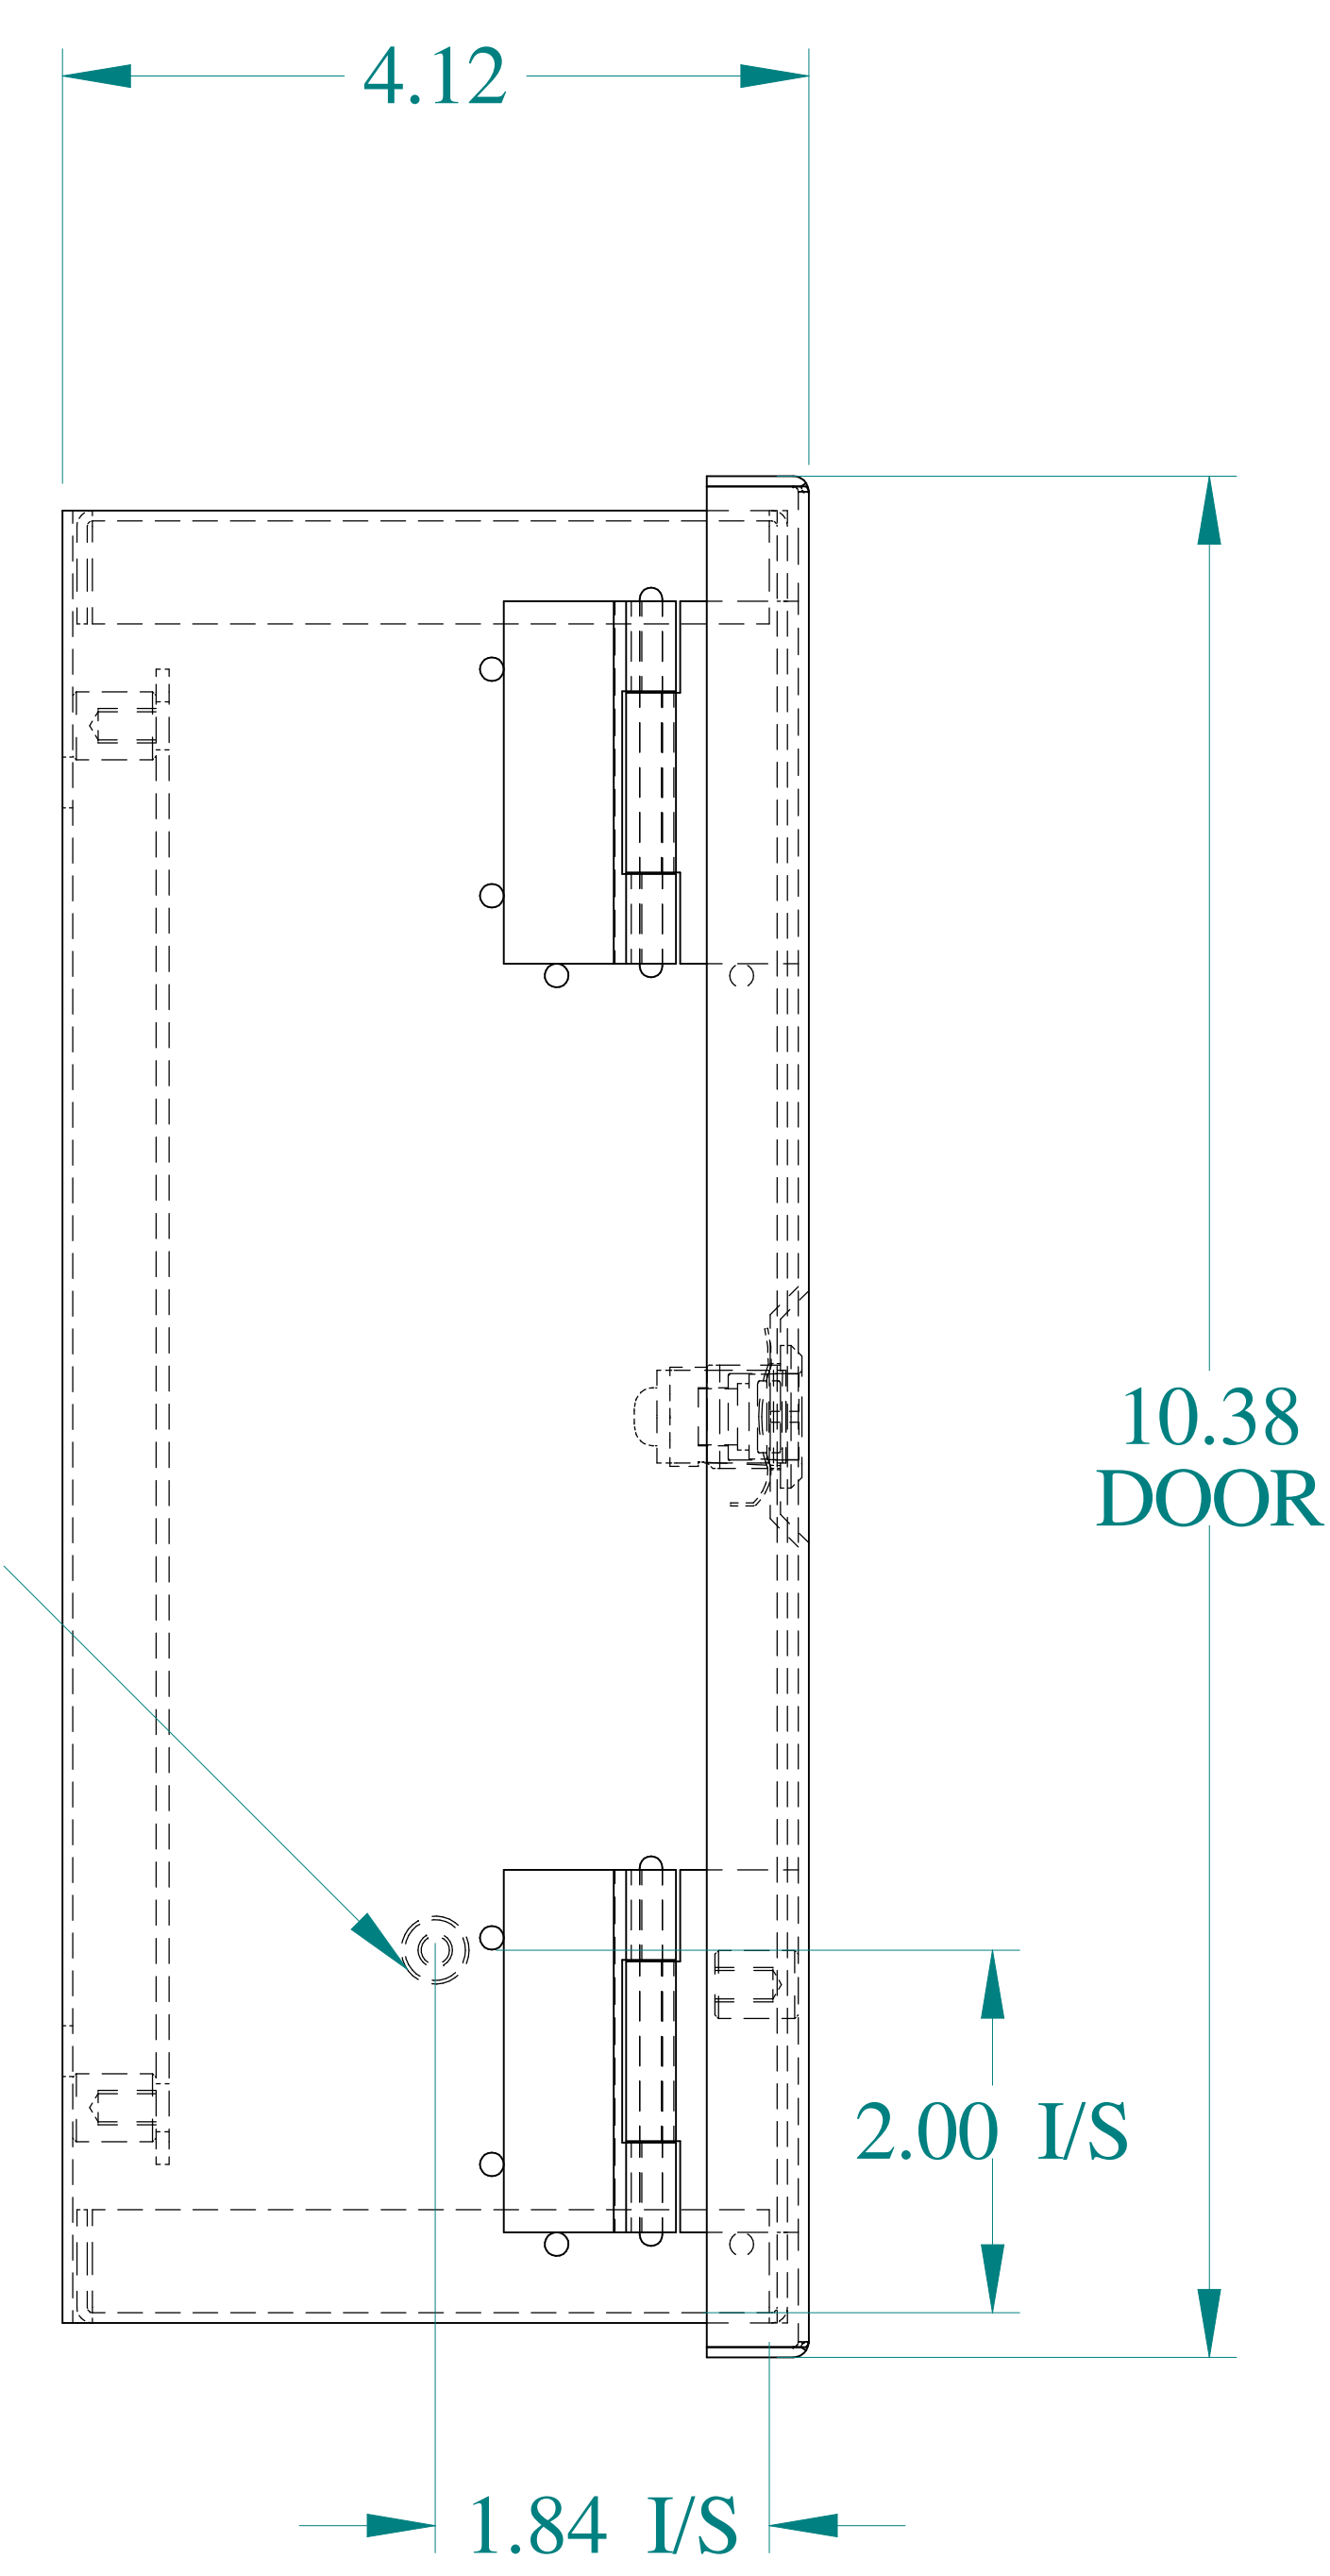

TOP VIEW

ISOMETRIC VIEWS

SIDE VIEW

FRONT VIEW

SIDE VIEW

BACK VIEW

BOTTOM VIEW

Data subject to change without notice.

Part #: N1J10104

Date: Mar. 24, 2019

Link: www.hammg.com/N1J10104