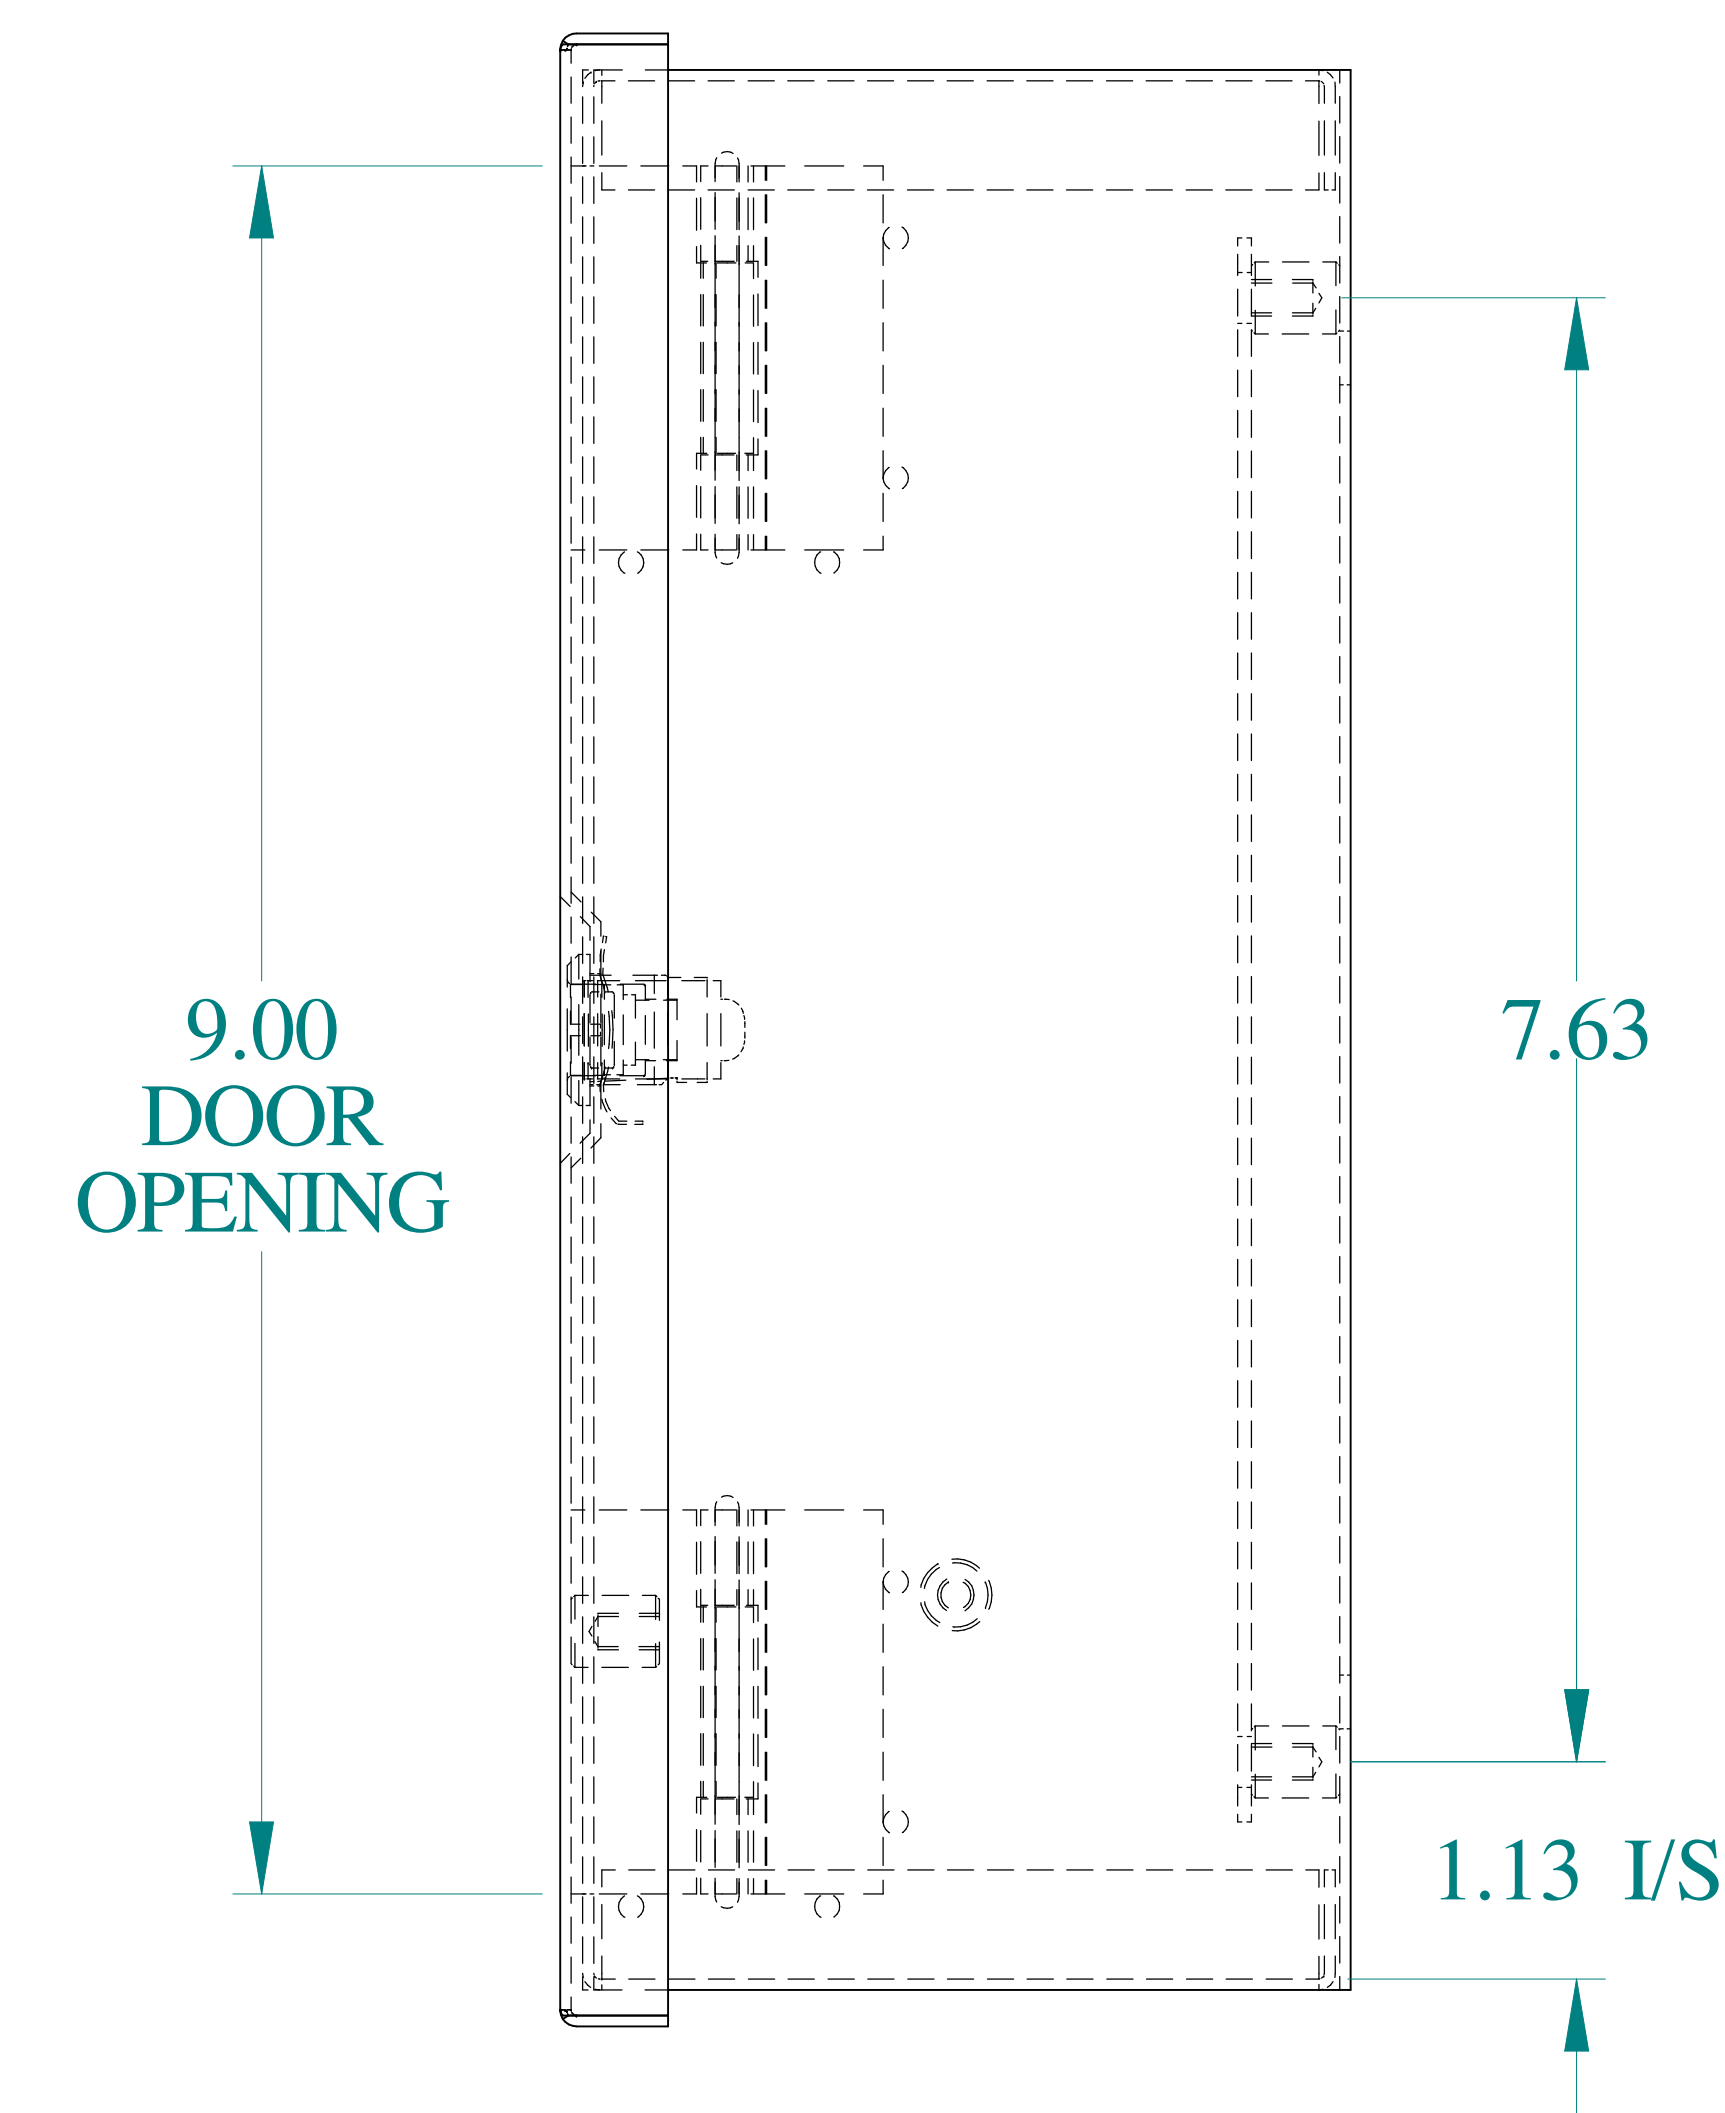

TOP VIEW

ISOMETRIC VIEWS

SIDE VIEW

FRONT VIEW

SIDE VIEW

BACK VIEW

BOTTOM VIEW

Data subject to change without notice.

Part #: N1J10104

Date: Mar. 24, 2019

Link: www.hammg.com/N1J10104