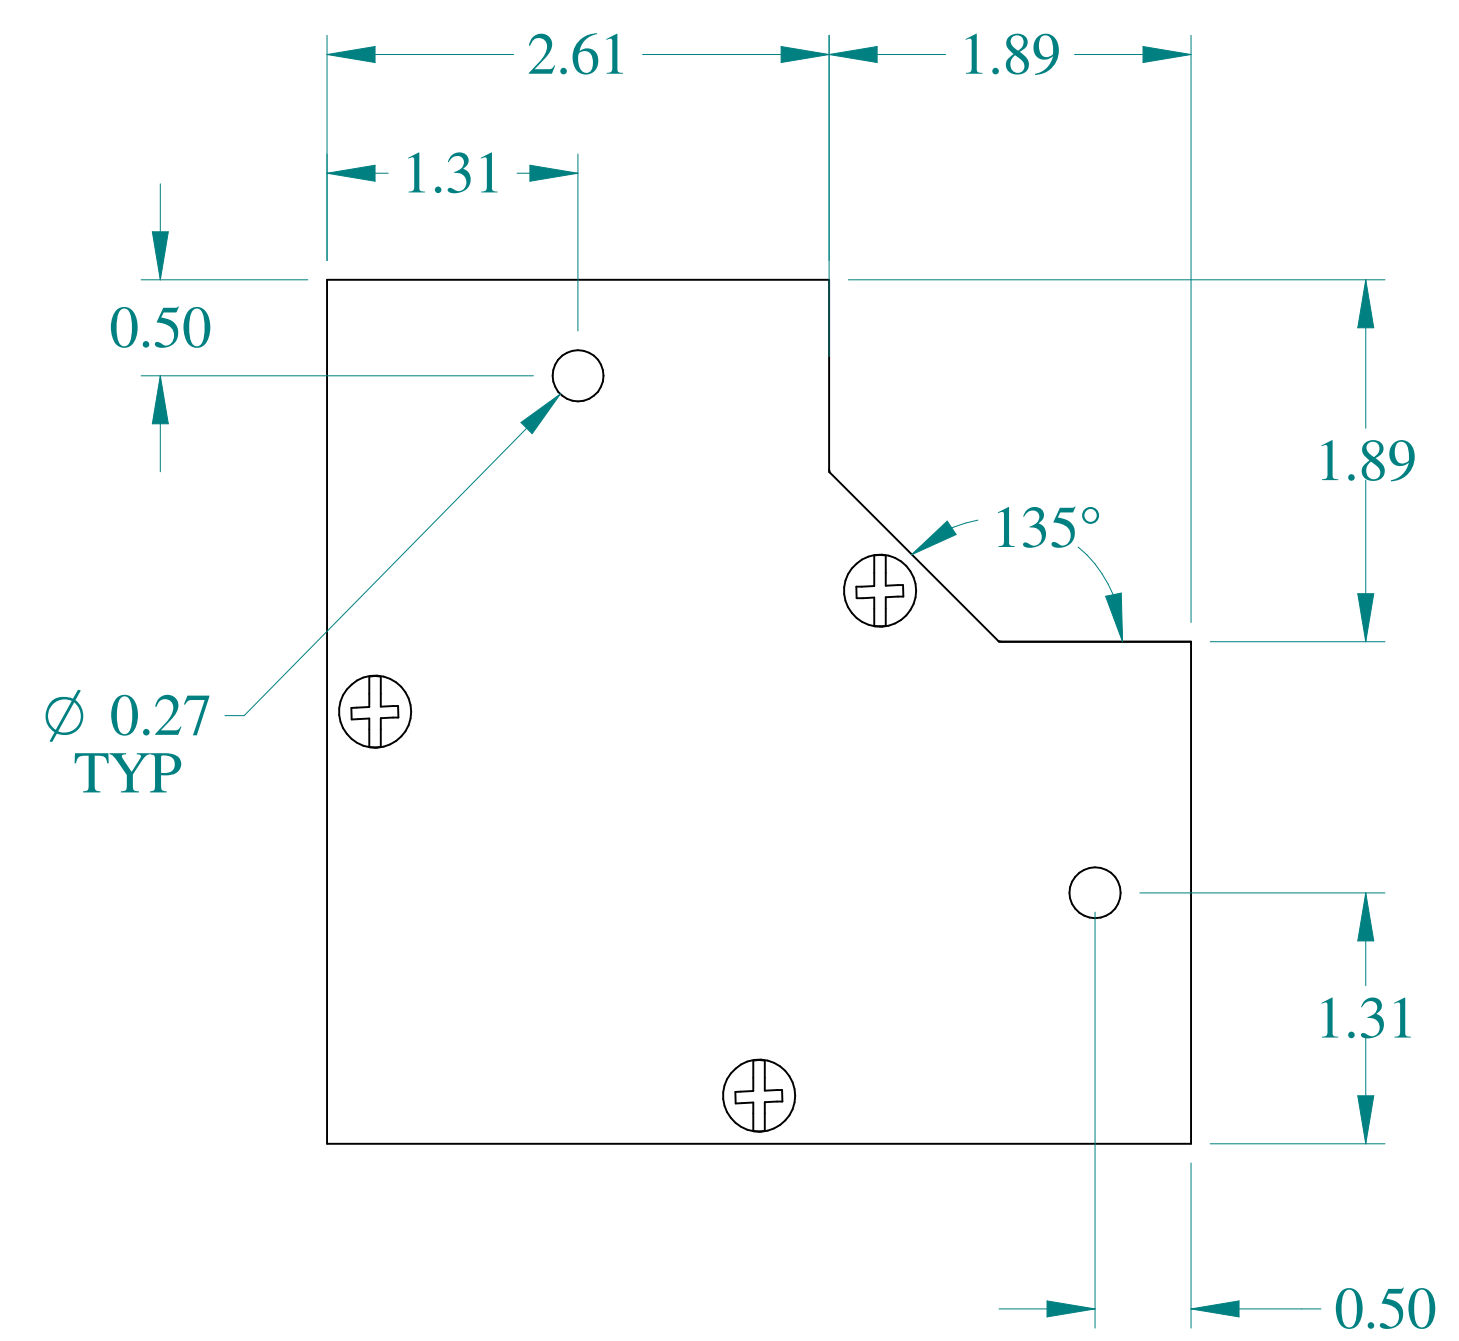

TOP VIEW

ISOMETRIC VIEWS

SIDE VIEW

FRONT VIEW

SIDE VIEW

BOTTOM VIEW

**HAMMOND
MANUFACTURING®**

www.hammondmfg.com

Data subject to change without notice.

Part # : CWEL290

Date : Mar. 22, 2019

Link: www.hammg.com/CWEL290