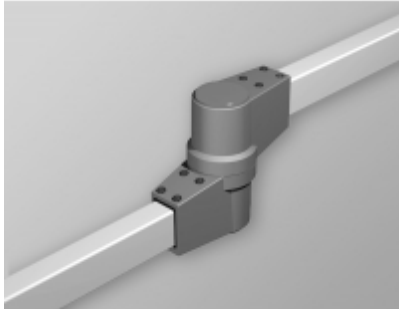

## Tara Plus Intermediate Joint *TPSSIJ Series*

- Accepts 60x40mm rectangular tube.
- Die-cast Aluminum G Al Si 12.
- Integrated movement stop.
- One piece bellow.
- Rotates 300°.

Part No. **R149-015-000**