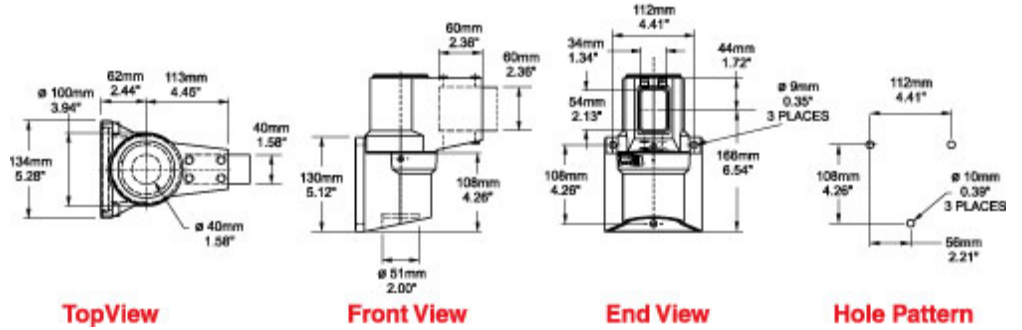

## Tara Plus Wall Joint *TPSSWJ Series*

- Accepts 60x40mm rectangular tube perpendicular to its mounting surface.
- Die-cast Aluminum G Al Si 12.
- Rotates 186°.
- Accessible from the top.

Part No. **R149-010-000**