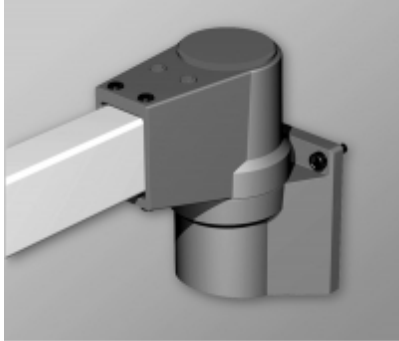

## Tara Plus Wall Joint *TPSSWJ Series*

- Accepts 60x40mm rectangular tube perpendicular to its mounting surface.
- Die-cast Aluminum G Al Si 12.
- Rotates 186°.
- Accessible from the top.

Part No. **R149-010-000**