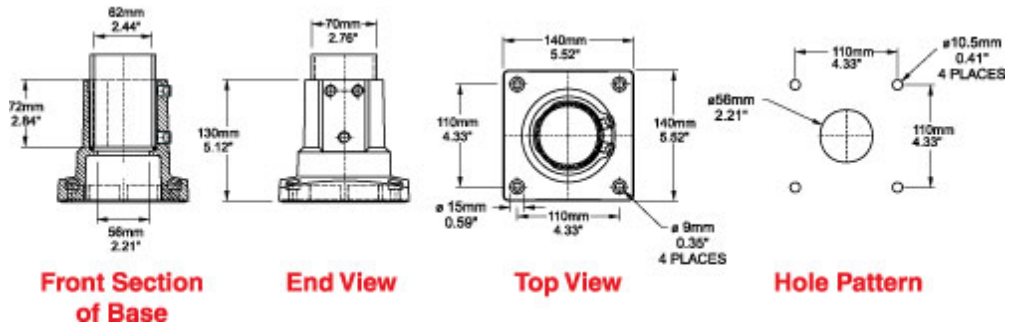

Quality Products. Service Excellence.

Tara Plus Base 70 TPSSB70 Series

- For use with 70 mm tube.
- Compatible with all vertical and horizontal configurations.
- Compatible with tube up or tube down configurations.
- Die-cast Aluminum G Al Si 12.
- No rotation.