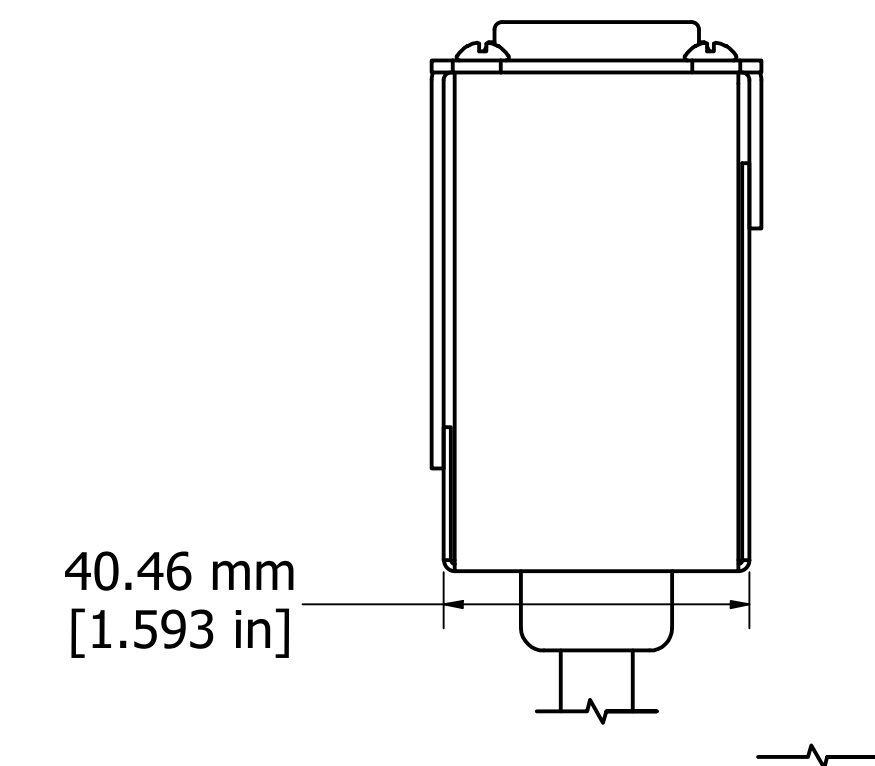

ISOMETRIC VIEW

ASSEMBLY - VIEW FROM SIDE

| |
|--|
| 1582H6A1SBK |
| Finish - Front - Black Painted Steel |
| Back - Black Painted Steel |
| Rated - 125 VAC, 60 Hz, 15 Amps |
| Approvals - cURus Recognized to: UL1449 & C22.2 No. 269.3-17 |
| Surge Specs - 1080 Joules, 75000 Amps Transient Current |
| - 500V Voltage Protection Rating (VPR) |