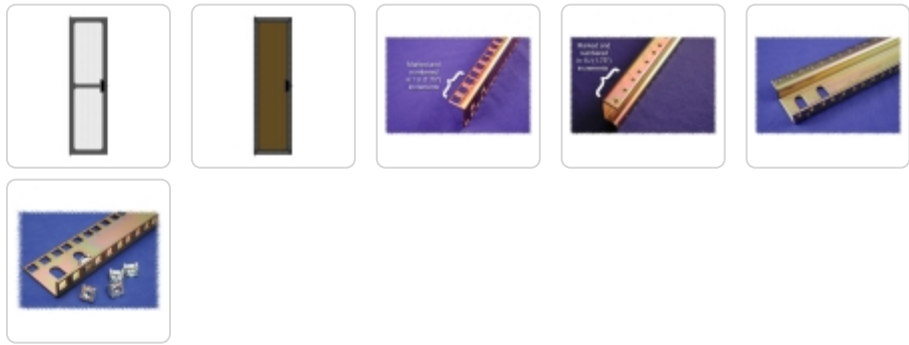

Quality Products. Service Excellence.

Modular Equipment Storage Rack Cabinet *C2 Series*

1,500 lbs Weight Capacity

Features

- Constructed in:
 - 14-gauge steel (body)
 - 16-gauge steel (doors and side panels)
 - 10-gauge steel (tapped mounting rails)
 - 12-gauge steel (square hole mounting rails)
- Optional EIA-310-D compliant 10-32 tapped or square hole punched rails with permanent rack unit labels.
- Optional tops panel include
 - Solid
 - Vented
 - Fan cutouts
 - Pre-installed fan(s) capable of up to 550 CFM

ZONE4
SEISMIC

 **TAA**
COMPLIANT

 **EIA**
Electronic Industries Alliance

 **RoHS**

Specifications

- Mounting rails have infinite-depth setting using C-channel struts.
- Zinc-plated mounting rails provide superior surface areas for equipment grounding and are sold in pairs.
- Four (4) leveling feet are included with support for optional casters.
- Grounding studs provided on frame as well as side panels and doors.
- Finished in textured black powder paint. Additional colours available upon request.
- Complies with Seismic IBC 2012 Zone-4 standards when used with seismic bolt Down anchors.
- Tested to nearly double the suggested load rating of 1,500 lbs (680 kg).
- TAA Compliant.
- RoHS Compliant.
- Manufactured in North America.

Short on time? [Click here](#) to see our Pre-Assembled C2RR Cabinet Series

Gallery

Accessories

- Cabinet Fan Tops
- Cabinet Door Replacement Lock
- C2/C3 Bolt Down Kit
- Door Adapter Rack Mount Kit
- Shelves
- Vertical Cabinet Cable Manager with Door
- Cable Lacing Bar
- Horizontal Hinged Cable Manager
- Horizontal Ring Cable Manager
- Mounting Hardware
- Grounding
- Medium Caster Set
- Side Panel Locking Kit
- Cabinet Baying/Ganging/Joining Kit
- Desk Unit
- Door Adapter Cable Entry Kit
- Rack Mount Locking Storage Drawer
- Vertical Cable Tray
- Horizontal Lacing Strip
- Cable Management Arm
- Outlet Strips
- Rack Panels
- Caster Set