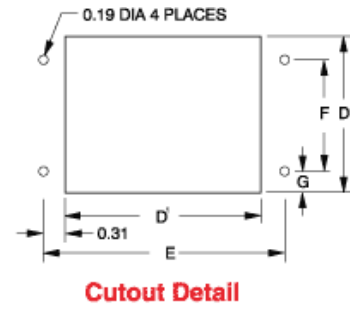

Filtered Fan Boxes

Part No.	Free Flow Air Delivery (CFM)		RPM Running			Fan Housing		
	(CFM)	Volts	Nominal	Amps	Watts	H	W	D
XF4115	105	115	3000	0.18	15	5.63	5.63	2.38
XF4230	105	230	3000	0.09	15	5.63	5.63	2.38
XF6115	220	115	3300	0.29	33	7.13	7.13	3.00
XF6230	220	230	3300	0.15	33	7.13	7.13	3.00
XF10115	560	115	1600	0.87	60	11.13	11.13	4.56
XF10230	560	230	1600	0.45	60	11.13	11.13	4.56

¹ Dimension for mounting and cabinet cutout. Secure sheet metal with #10 hardware.

Exhaust Grill and Filters

Part No.	H	W
XFG4	6.13	7.38
XFG6	7.63	8.88
XFG10	11.63	13.00

¹ Dimension for mounting and cabinet cutout. Secure sheet metal with #10 hardware.

Replacement Filters

Part No.	Pkg. Qty.
XFF4	3
XFF6	3
XFF10	3

Data subject to change without notice