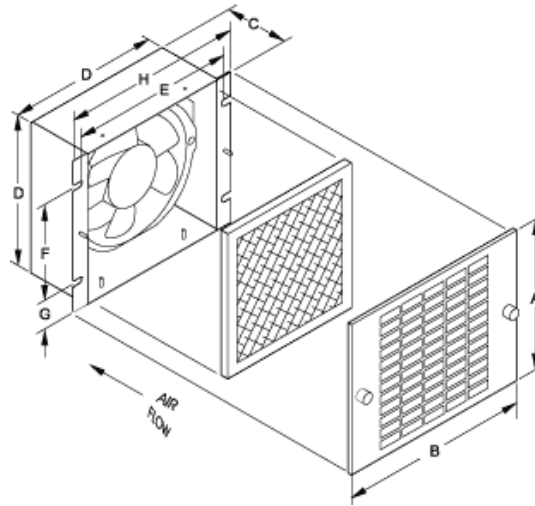

Filtered Fan Boxes

Part No.	Free Flow Air Delivery (CFM)		RPM Running			Fan Housing		
	(CFM)	Volts	Nominal	Amps	Watts	H	W	D
XF4115	105	115	3000	0.18	15	5.63	5.63	2.38
XF4230	105	230	3000	0.09	15	5.63	5.63	2.38
XF6115	220	115	3300	0.29	33	7.13	7.13	3.00
XF6230	220	230	3300	0.15	33	7.13	7.13	3.00
XF10115	560	115	1600	0.87	60	11.13	11.13	4.56
XF10230	560	230	1600	0.45	60	11.13	11.13	4.56

¹ Dimension for mounting and cabinet cutout. Secure sheet metal with #10 hardware.

Exhaust Grill and Filters

Part No.	H	W
XFG4	6.13	7.38
XFG6	7.63	8.88
XFG10	11.63	13.00

¹ Dimension for mounting and cabinet cutout. Secure sheet metal with #10 hardware.

Replacement Filters

Part No.	Pkg. Qty.
XFF4	3
XFF6	3
XFF10	3

Data subject to change without notice