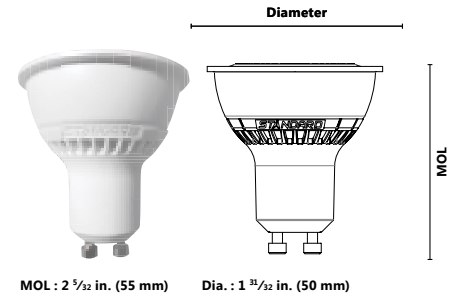

Date: \_\_\_\_\_  
 In hands date of project: \_\_\_\_\_  
 Project name/Number: \_\_\_\_\_  
 Name of distributor: \_\_\_\_\_  
 Client #: \_\_\_\_\_  
 Name of end user: \_\_\_\_\_

MOL: 2 3/32 in. (55 mm)

Dia.: 1 33/32 in. (50 mm)

## ORDERING INFORMATION

Order code: 64416  
 Description: LED/GU10/6.5W/30K/25/STD  
 UPC: 69549644168  
 Case quantity: 24

## PERFORMANCE DATA

Shape: MR16  
 Base: GU10  
 Wattage (W): 6.5  
 Lamp voltage (VAC): 120  
 Colour temperature (K)\*\*: 3 000  
 Average life (L70 hours): 40 000  
 Initial lumens (lm)\*: 574  
 Initial lumens per watt (lm/W): 88  
 CRI: 83  
 Beam angle (°): 25  
 CBCP: 2 504  
 Power factor: 0.86  
 Operating temperature range: - 40 °C / - 40 °F to 40 °C / 104 °F