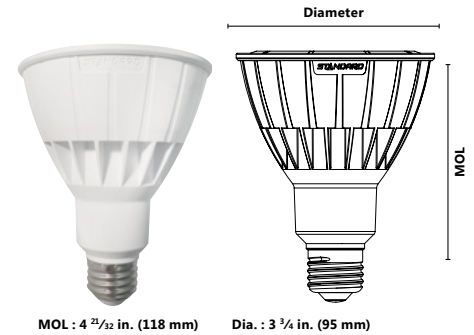

Date: _____
 In hands date of project: _____
 Project name/Number: _____
 Name of distributor: _____
 Client #: _____
 Name of end user: _____

ORDERING INFORMATION

Order code: 63964
 Description: LED/P30L/10W/40K/25/STD
 UPC: 69549639645
 Case quantity: 6

PERFORMANCE DATA

Shape: PAR30LN
 Base: E26
 Wattage (W): 10
 Lamp voltage (VAC): 120
 Colour temperature (K)**: 4 000
 Average life (L70 hours): 40 000
 Initial lumens (lm)*: 929
 Initial lumens per watt (lm/W): 93
 CRI: 94
 R9: 76
 Beam angle (°): 25
 CBCP: 2 438
 Power factor: 0.94
 Operating temperature range: - 40 °C / - 40 °F to 40 °C / 104 °F