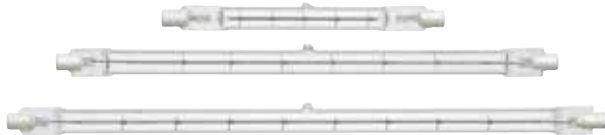

Double Ended J

These lamps provide crisp white light and long reliable life.

Features

- Crisp white light
- Consistent colour and brightness

Applications

- Floor lamps
- Flood lights
- Sconces
- Bathbar fixtures