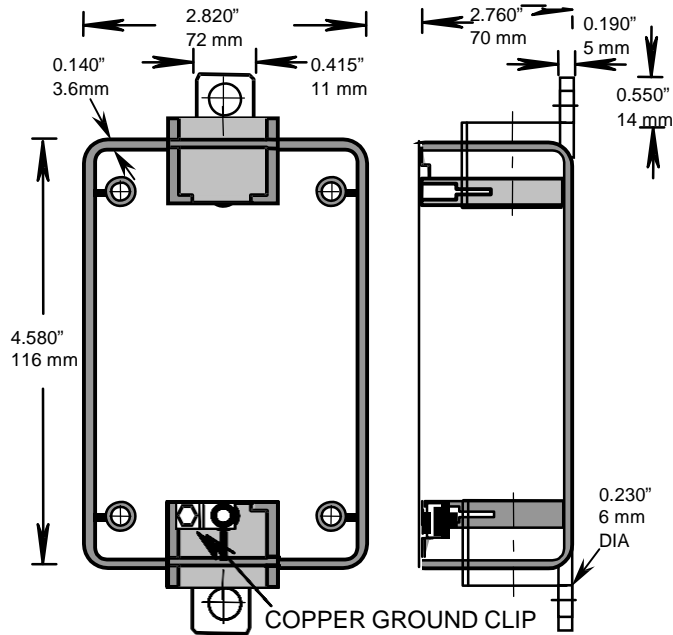

RIGID PVC CONDUIT FITTINGS

**FDC101520 SINGLE GANG DEEP BOXES,
077291**

**ISSUE DATE:
DATE D'EMISSION: 2003 01 15**

**SUPERCEDES:
REPLACE: 2002 09 30**

2

COMPONENTS

DESCRIPTION	PART NUMBER	SIZE	QUANTITY
REGULAR INSERT	072537	6-32	5
COLLAR INSERT	072536	6-32	1
REDUCER BUSHINGS	097554	3/4 X 1/2	2
REDUCER BUSHINGS	097979	1 X 3/4	2
SCREW (HEXHEAD COMB) WITH GROUND CLIP	072512	10-32 X 5/16	1