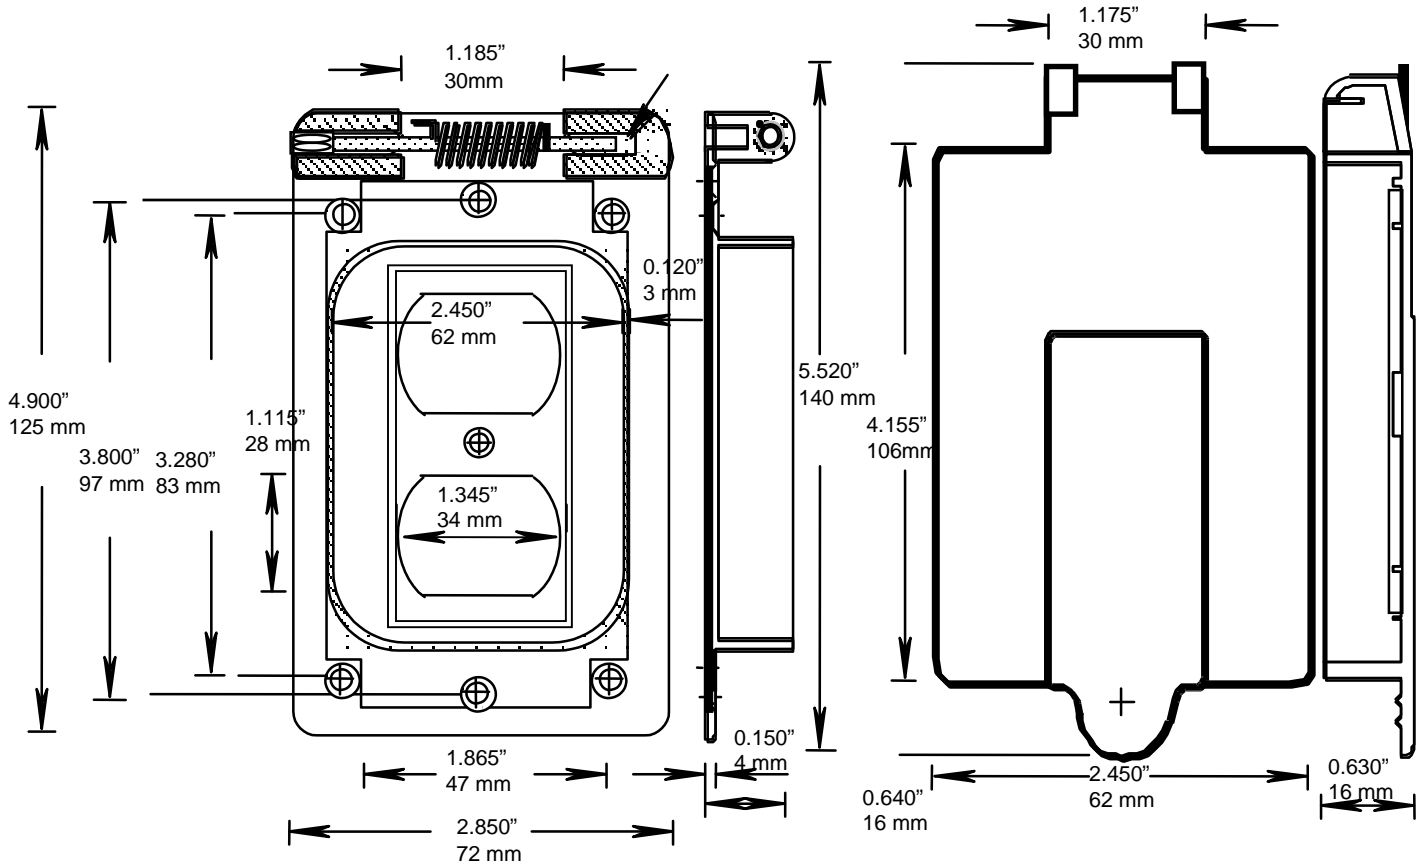

**RIGID PVC CONDUIT FITTINGS**  
**WDR15/10 SINGLE GANG DUPLEX**  
**RECEPTACLE COVERS,**  
**077784, 077786, 077993, 076525**

**ISSUE DATE:**  
**DATE D'EMISSION: 2007 06 30**

**SUPERCEDES:**  
**REPLACE: 2004 04 30**

4

PRODUCT CODE	PART NUMBER
077784	WDR15/10 (BULK)
077786	RWDR15/10
077993	WDR15/10
076525	9674 Raco WDR15/10 HUBBELL

**PARTS LIST:**

- 072837 (1), W SERIES BASE GASKET
- 072836 (1), W SERIES COVER GASKET
- 172652 (4), 6-32 X 17/32 QUADREX SCREWS
- 072544 (1), BRASS HINGE PINS
- 072548 (1), TORSION SPRING