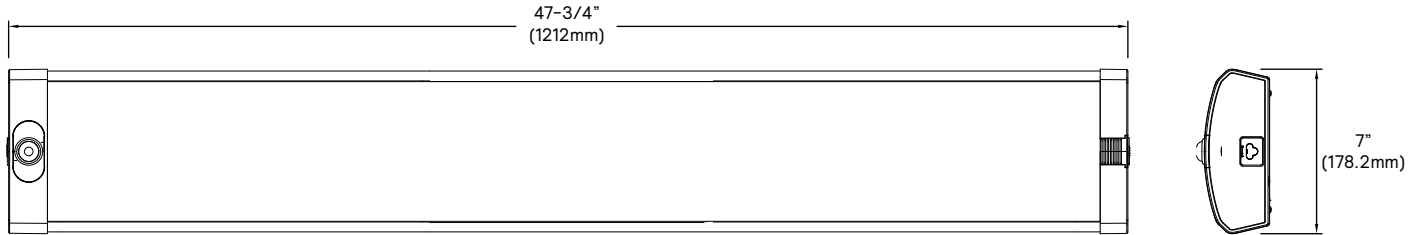

NWL LED wraparound

4'

Features

- White polycarbonate housing for durability.
- Frosted polycarbonate lens for even, low glare lighting.
- Hardware for surface mounting included.
- Easy installation with holes provided in housing.
- Power interconnect (both flush and 12" cable) provided to link fixtures together if desired.
- Maximum number of fixtures linked together is 8.
- Integrated PIR occupancy sensor with 15 minute 100% to 20% delay time. Sensing diameter approximated 2x mounting height of fixture. Integrated on/off switch to engage sensor. Default factory setting is sensor off/ not engaged.
- Field CCT selectable for 3000K, 3500K or 4000K.
- cETLus listed to meet UL 1598 standards for -10°C to 35°C ambient.
- Suitable for damp locations.
- 5 year manufacturer's limited warranty. Visit www.signify.com/warranties for complete warranty information.
- DesignLights Consortium qualified. Please see the DLC QPL list for exact catalog numbers (<http://www.designlights.org/QPL>)

Details

Sensor Detection

Switch and Sensor

Linking

NWL LED wraparound

4'

Dimensions

NWL LED wraparound