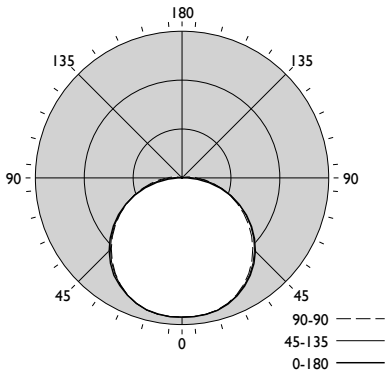

NWL LED wraparound

4'

Features

- White polycarbonate housing for durability.
- Frosted polycarbonate lens for even, low glare lighting.
- Hardware for surface mounting included.
- Easy installation with holes provided in housing.
- Power interconnect (both flush and 12" cable) provided to link fixtures together if desired.
- Maximum number of fixtures linked together is 8.
- Integrated PIR occupancy sensor with 15 minute 100% to 20% delay time. Sensing diameter approximated 2x mounting height of fixture. Integrated on/off switch to engage sensor. Default factory setting is sensor off/ not engaged.
- Field CCT selectable for 3000K, 3500K or 4000K.
- cETLus listed to meet UL 1598 standards for -10°C to 35°C ambient.
- Suitable for damp locations.
- 5 year manufacturer's limited warranty. Visit www.signify.com/warranties for complete warranty information.
- DesignLights Consortium qualified. Please see the DLC QPL list for exact catalog numbers (<http://www.designlights.org/QPL>)

Details

Sensor Detection

Switch and Sensor

Linking

NWL LED wraparound

4'

Dimensions

NWL LED wraparound

4'

Photometry

NWL440L8CST-UNV-DIM-4000K

Luminaire Lumens	4180
Luminaire Efficacy Rating (LER)	122
Total Luminaire Watts	34.3
Spacing Criterion (0-180)	1.27

	Candela Distribution					Flux
	0	45	90	135	180	Lumens
0	1424	1424	1424	1424	1424	
5	1420	1417	1419	1418	1417	135
15	1373	1371	1366	1367	1366	385
25	1279	1271	1260	1265	1272	583
35	1144	1131	1111	1122	1139	701
45	968	956	930	943	960	725
55	762	755	729	739	750	655
65	532	539	523	522	514	506
75	281	317	323	300	262	305
85	56	131	161	118	41	118
90	3	67	100	59	1	