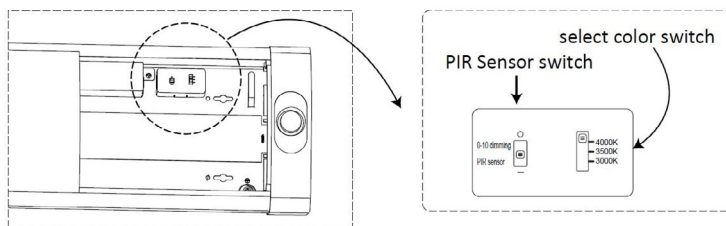

NWL LED wraparound

4'

Features

- White polycarbonate housing for durability.
- Frosted polycarbonate lens for even, low glare lighting.
- Hardware for surface mounting included.
- Easy installation with holes provided in housing.
- Power interconnect (both flush and 12" cable) provided to link fixtures together if desired.
- Maximum number of fixtures linked together is 8.
- Integrated PIR occupancy sensor with 15 minute 100% to 20% delay time. Sensing diameter approximated 2x mounting height of fixture. Integrated on/off switch to engage sensor. Default factory setting is sensor off/ not engaged.
- Field CCT selectable for 3000K, 3500K or 4000K.
- cETLus listed to meet UL 1598 standards for -10°C to 35°C ambient.
- Suitable for damp locations.
- 5 year manufacturer's limited warranty. Visit www.signify.com/warranties for complete warranty information.
- DesignLights Consortium qualified. Please see the DLC QPL list for exact catalog numbers (<http://www.designlights.org/QPL>)

Details

Sensor Detection

Switch and Sensor

Linking

NWL LED wraparound

4'

Dimensions

NWL LED wraparound