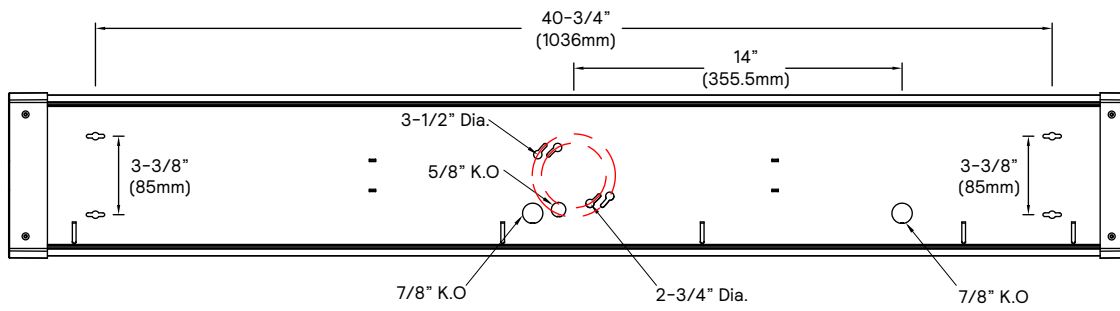

NWL LED wraparound

4'

Features

- White polycarbonate housing for durability.
- Frosted polycarbonate lens for even, low glare lighting.
- Hardware for surface mounting included.
- Easy installation with holes provided in housing.
- Power interconnect (both flush and 12" cable) provided to link fixtures together if desired.
- Maximum number of fixtures linked together is 8.
- Integrated PIR occupancy sensor with 15 minute 100% to 20% delay time. Sensing diameter approximated 2x mounting height of fixture. Integrated on/off switch to engage sensor. Default factory setting is sensor off/ not engaged.
- Field CCT selectable for 3000K, 3500K or 4000K.
- cETLus listed to meet UL 1598 standards for -10°C to 35°C ambient.
- Suitable for damp locations.
- 5 year manufacturer's limited warranty. Visit www.signify.com/warranties for complete warranty information.
- DesignLights Consortium qualified. Please see the DLC QPL list for exact catalog numbers (<http://www.designlights.org/QPL>)

Details

Sensor Detection

Switch and Sensor

Linking

NWL LED wraparound

4'

Dimensions

NWL LED wraparound