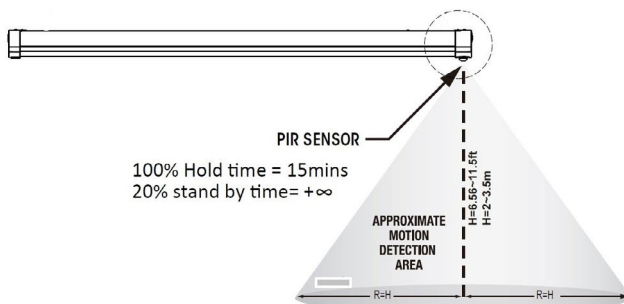

NWL LED wraparound

4'

Features

- White polycarbonate housing for durability.
- Frosted polycarbonate lens for even, low glare lighting.
- Hardware for surface mounting included.
- Easy installation with holes provided in housing.
- Power interconnect (both flush and 12" cable) provided to link fixtures together if desired.
- Maximum number of fixtures linked together is 8.
- Integrated PIR occupancy sensor with 15 minute 100% to 20% delay time. Sensing diameter approximated 2x mounting height of fixture. Integrated on/off switch to engage sensor. Default factory setting is sensor off/ not engaged.
- Field CCT selectable for 3000K, 3500K or 4000K.
- cETLus listed to meet UL 1598 standards for -10°C to 35°C ambient.
- Suitable for damp locations.
- 5 year manufacturer's limited warranty. Visit www.signify.com/warranties for complete warranty information.
- DesignLights Consortium qualified. Please see the DLC QPL list for exact catalog numbers (<http://www.designlights.org/QPL>)

Details

Sensor Detection

Switch and Sensor

Linking

NWL LED wraparound

4'

Dimensions

NWL LED wraparound