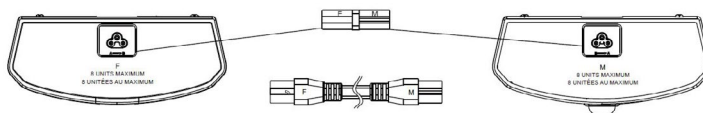

NWL LED wraparound

4'

Features

- White polycarbonate housing for durability.
- Frosted polycarbonate lens for even, low glare lighting.
- Hardware for surface mounting included.
- Easy installation with holes provided in housing.
- Power interconnect (both flush and 12" cable) provided to link fixtures together if desired.
- Maximum number of fixtures linked together is 8.
- Integrated PIR occupancy sensor with 15 minute 100% to 20% delay time. Sensing diameter approximated 2x mounting height of fixture. Integrated on/off switch to engage sensor. Default factory setting is sensor off/ not engaged.
- Field CCT selectable for 3000K, 3500K or 4000K.
- cETLus listed to meet UL 1598 standards for -10°C to 35°C ambient.
- Suitable for damp locations.
- 5 year manufacturer's limited warranty. Visit www.signify.com/warranties for complete warranty information.
- DesignLights Consortium qualified. Please see the DLC QPL list for exact catalog numbers (<http://www.designlights.org/QPL>)

Details

Sensor Detection

Switch and Sensor

Linking

NWL LED wraparound

4'

Dimensions

NWL LED wraparound