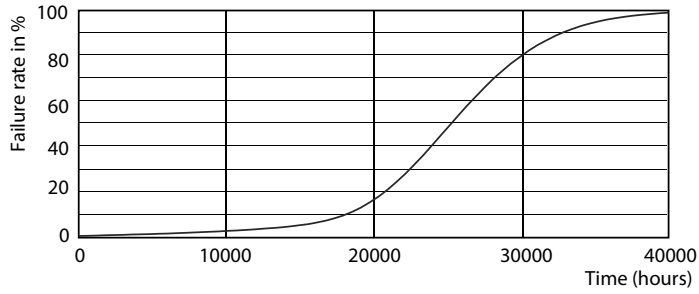

LED PAR20

EAN/UPC - Product	046677471132
Order code	471136
Numerator - Quantity Per Pack	1
Numerator - Packs per outer box	6

Material Nr. (12NC)	929001317304
Net Weight (Piece)	0.135 kg

Dimensional drawing

7PAR20/LED/F40/827-822/E26/GL/DIM 120V

Product	D	C
7PAR20/LED/F40/827-822/E26/GL/DIM 120V	63 mm	85.5 mm

Photometric data

Classic PAR20 6W-50W 40D 2200-2700K E26 D

LEDspot PAR20 7W 822 827 500lm 40D

8-50 W GU5.3 /827 MR16

LED PAR20

Lifetime

LEDspot PAR20 7W 500lm

LEDspot PAR20 7W 500lm