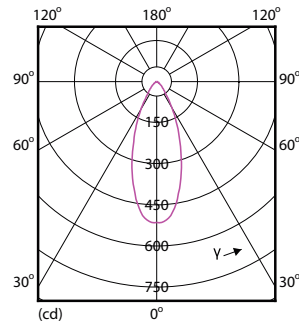

LEDspot PAR20 7W 822 827 500lm 40D

8-50 W GU5.3 /827 MR16