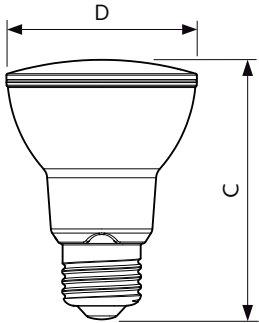

LED PAR20

EAN/UPC - Product	046677471132
Order code	471136
Numerator - Quantity Per Pack	1
Numerator - Packs per outer box	6

Material Nr. (12NC)	929001317304
Net Weight (Piece)	0.135 kg

Dimensional drawing

7PAR20/LED/F40/827-822/E26/GL/DIM 120V

Product	D	C
7PAR20/LED/F40/827-822/E26/GL/DIM 120V	63 mm	85.5 mm

Photometric data