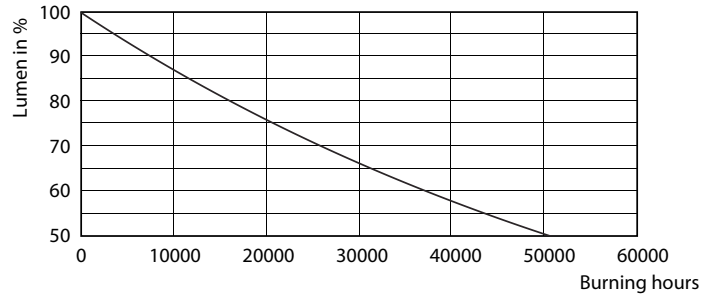

LED PAR20

EAN/UPC - Product	046677471132
Order code	471136
Numerator - Quantity Per Pack	1
Numerator - Packs per outer box	6

Material Nr. (12NC)	929001317304
Net Weight (Piece)	0.135 kg

Dimensional drawing

7PAR20/LED/F40/827-822/E26/GL/DIM 120V

Product	D	C
7PAR20/LED/F40/827-822/E26/GL/DIM 120V	63 mm	85.5 mm

Photometric data

Classic PAR20 6W-50W 40D 2200-2700K E26 D

LEDspot PAR20 7W 822 827 500lm 40D

8-50 W GU5.3 /827 MR16

LED PAR20

Lifetime

LEDspot PAR20 7W 500lm

LEDspot PAR20 7W 500lm