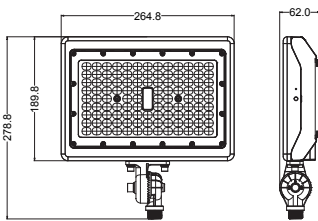

APPROVALS AND LISTINGS

cUL	E482965
DLC	PLQEE9L9QMHN

DIMENSIONS

Yoke Mount (Standard)

Knuckle Mount (Sold Separately)

Slip Fit (Sold Separately)

ELECTRICAL

Wattage	90W (Adjustable 70-100%)
Voltage	120-347V
Power Factor	0.9
THD	15%
Operating Temp	-40 to 50°C

CONSTRUCTION

Housing	Die-Cast Aluminum
Finish	Bronze
IP Rating	IP65
Carton Weight	15.5 kg
Carton Qty	5
Carton Dimensions	394 x 338 x 362 mm

ACCESSORIES (SOLD SEPARATELY)

Knuckle Mount	FLM-KNL
Slip Fit	FLM-SF

ISOCANDELA

ILLUMINANCE AT A DISTANCE

Center Beam fc	Beam Width	
	Vertical	Horizontal
17.0ft	15.9 fc	51.9 ft
34.0ft	3.99 fc	103.8 ft
51.0ft	1.77 fc	155.6 ft
68.0ft	1.00 fc	207.5 ft
85.0ft	0.64 fc	259.4 ft
102.0ft	0.44 fc	311.3 ft