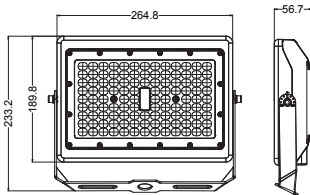

APPROVALS AND LISTINGS

cUL	E482965
DLC	PLQEE9L9QMHN

DIMENSIONS

Yoke Mount (Standard)

Knuckle Mount (Sold Separately)

Slip Fit (Sold Separately)

ELECTRICAL

Wattage	90W (Adjustable 70-100%)
Voltage	120-347V
Power Factor	0.9
THD	15%
Operating Temp	-40 to 50°C

CONSTRUCTION

Housing	Die-Cast Aluminum
Finish	Bronze
IP Rating	IP65
Carton Weight	15.5 kg
Carton Qty	5
Carton Dimensions	394 x 338 x 362 mm

ACCESSORIES (SOLD SEPARATELY)

Knuckle Mount	FLM-KNL
Slip Fit	FLM-SF

ISOCANDELA

ILLUMINANCE AT A DISTANCE

Center Beam fc	Beam Width	
	Vertical	Horizontal
17.0ft	15.9 fc	51.9 ft
34.0ft	3.99 fc	103.8 ft
51.0ft	1.77 fc	155.6 ft
68.0ft	1.00 fc	207.5 ft
85.0ft	0.64 fc	259.4 ft
102.0ft	0.44 fc	311.3 ft