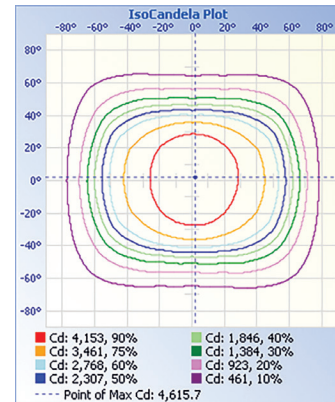

APPROVALS AND LISTINGS

cUL	E482965
DLC	PLQEE9L9QMHN

DIMENSIONS

Yoke Mount (Standard)

Knuckle Mount (Sold Separately)

Slip Fit (Sold Separately)

ELECTRICAL

Wattage	90W (Adjustable 70-100%)
Voltage	120-347V
Power Factor	0.9
THD	15%
Operating Temp	-40 to 50°C

CONSTRUCTION

Housing	Die-Cast Aluminum
Finish	Bronze
IP Rating	IP65
Carton Weight	15.5 kg
Carton Qty	5
Carton Dimensions	394 x 338 x 362 mm

ACCESSORIES (SOLD SEPARATELY)

Knuckle Mount	FLM-KNL
Slip Fit	FLM-SF

ISOCANDELA

ILLUMINANCE AT A DISTANCE

Center Beam fc	Beam Width	
	Vertical	Horizontal
17.0ft	15.9 fc	51.9 ft
34.0ft	3.99 fc	103.8 ft
51.0ft	1.77 fc	155.6 ft
68.0ft	1.00 fc	207.5 ft
85.0ft	0.64 fc	259.4 ft
102.0ft	0.44 fc	311.3 ft