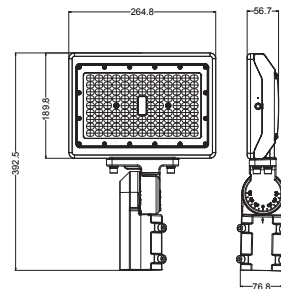

APPROVALS AND LISTINGS

cUL	E482965
DLC	PLQEE9L9QMHN

DIMENSIONS

Yoke Mount (Standard)

Knuckle Mount (Sold Separately)

Slip Fit (Sold Separately)

ELECTRICAL

Wattage	90W (Adjustable 70-100%)
Voltage	120-347V
Power Factor	0.9
THD	15%
Operating Temp	-40 to 50°C

CONSTRUCTION

Housing	Die-Cast Aluminum
Finish	Bronze
IP Rating	IP65
Carton Weight	15.5 kg
Carton Qty	5
Carton Dimensions	394 x 338 x 362 mm

ACCESSORIES (SOLD SEPARATELY)

Knuckle Mount	FLM-KNL
Slip Fit	FLM-SF

ISOCANDELA

ILLUMINANCE AT A DISTANCE

Center Beam fc	Beam Width	
	Vertical	Horizontal
17.0ft	15.9 fc	51.9 ft
34.0ft	3.99 fc	103.8 ft
51.0ft	1.77 fc	155.6 ft
68.0ft	1.00 fc	207.5 ft
85.0ft	0.64 fc	259.4 ft
102.0ft	0.44 fc	311.3 ft