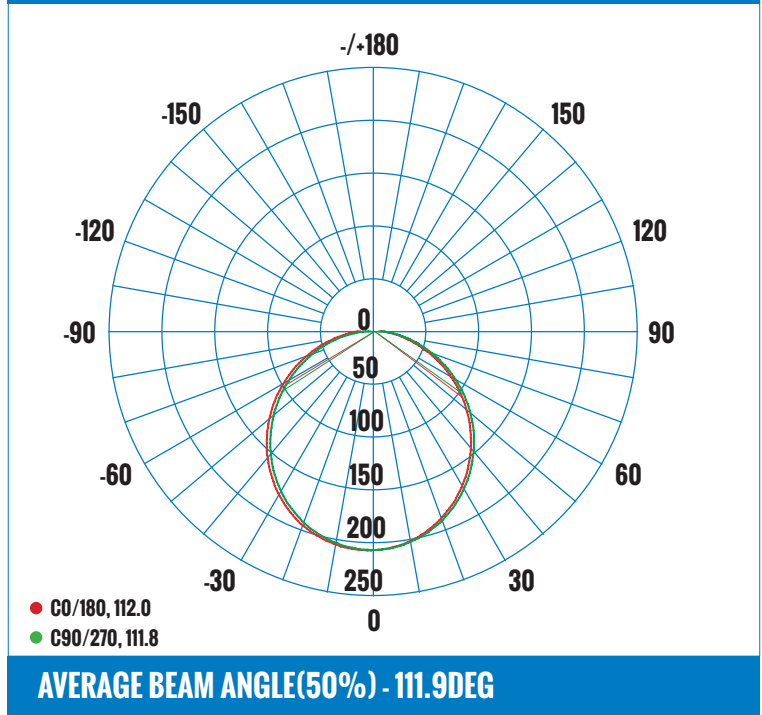

3.28FT 1M	61.91, 209.4 LX		9.60FT 292.80CM
6.56FT 2M	15.48, 52.36 LX		19.21FT 585.60CM
9.84FT 3M	6.879, 23.27 LX		28.82FT 878.41CM
13.12FT 4M	3.869, 13.09 LX		34.52FT 1171.21CM
16.40FT 5M	2.476, 8.377 LX		38.43FT 1464.01CM
19.69FT 6M	1.720, 5.817 LX		57.64FT 1756.81CM
22.97FT 7M	1.264, 4.274 LX		67.24FT 2049.61CM
26.25FT 8M	0.9674, 3.272 LX		76.85FT 2342.42CM
29.52FT 9M	0.7643, 2.585 LX		86.46FT 2635.22CM
32.80FT 10M	0.6191, 2.094 LX		96.03FT 2928.02CM
<b>HT</b>	<b>EAVG/EMAX</b>	<b>ANGLE: 111.33 DEG</b>	<b>DIA</b>

**LUMINOUS INTENSITY DISTRIBUTION DIAGRAM**

**LUMINAIRE PHOTOMETRIC (TEST REPORT) - 4000K**
**ILLUMINANCE (AT A DISTANCE) - FLUX OUT: 464.1LM**

3.28FT 1M	67.21, 226.1 LX		9.69FT 295.40CM
6.56FT 2M	16.80, 56.52 LX		19.38FT 590.79CM
9.84FT 3M	7.467, 25.12 LX		29.07FT 886.19 CM
13.12FT 4M	4.200, 14.13 LX		38.76FT 1181.58 CM
16.40FT 5M	2.688, 9.044 LX		48.45FT 1476.98 CM
19.69FT 6M	1.867, 6.280 LX		58.15FT 1772.37 CM
22.97FT 7M	1.372, 4.614 LX		67.84FT 2067.77 CM
26.25FT 8M	1.050, 3.533 LX		77.53FT 2363.16 CM
29.52FT 9M	1.8297, 2.791 LX		87.22FT 2658.56 CM
32.80FT 10M	0.6721, 2.261 LX		96.92FT 2953.96 CM
<b>HT</b>	<b>EAVG/EMAX</b>	<b>ANGLE: 111.80DEG</b>	<b>DIA</b>

**ILLUMINANCE (AT A DISTANCE) - FLUX OUT: 422.0LM**

3.28FT 1M	61.12, 205.4 LX		9.71FT 296.17CM
6.56FT 2M	15.28, 51.36 LX		19.43FT 592.35CM
9.84FT 3M	6.791, 22.83 LX		29.15FT 888.52CM
13.12FT 4M	3.820, 12.84 LX		36.87FT 1184.70CM
16.40FT 5M	2.445, 8.217 LX		48.59FT 1480.87CM
19.69FT 6M	1.698, 5.706 LX		51.79FT 1777.05CM
22.97FT 7M	1.247, 4.192 LX		58.30FT 2073.22CM
26.25FT 8M	0.9549, 3.210 LX		77.74FT 2369.39CM
29.52FT 9M	0.7545, 2.536LX		87.45FT 2665.57CM
32.80FT 10M	0.6112, 2.054 LX		97.17FT 2961.74CM
<b>HT</b>	<b>EAVG/EMAX</b>	<b>ANGLE: 111.94 DEG</b>	<b>DIA</b>