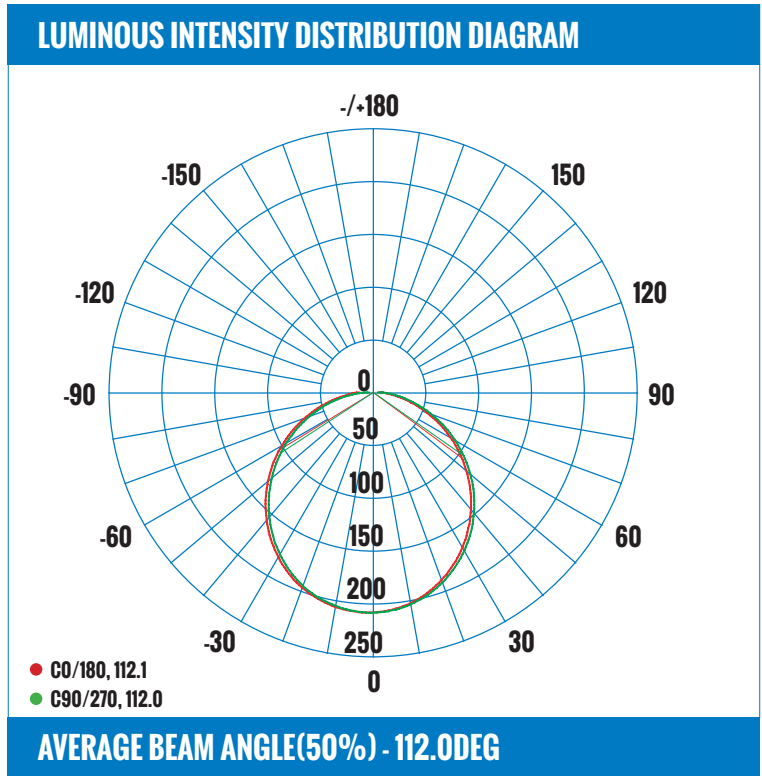

3.28FT 1M	61.91, 209.4 LX		9.60FT 292.80CM
6.56FT 2M	15.48, 52.36 LX		19.21FT 585.60CM
9.84FT 3M	6.879, 23.27 LX		28.82FT 878.41CM
13.12FT 4M	3.869, 13.09 LX		34.52FT 1171.21CM
16.40FT 5M	2.476, 8.377 LX		38.43FT 1464.01CM
19.69FT 6M	1.720, 5.817 LX		57.64FT 1756.81CM
22.97FT 7M	1.264, 4.274 LX		67.24FT 2049.61CM
26.25FT 8M	0.9674, 3.272 LX		76.85FT 2342.42CM
29.52FT 9M	0.7643, 2.585 LX		86.46FT 2635.22CM
32.80FT 10M	0.6191, 2.094 LX		96.03FT 2928.02CM
<b>HT</b>	<b>EAVG/EMAX</b>	<b>ANGLE: 111.33 DEG</b>	<b>DIA</b>

**LUMINOUS INTENSITY DISTRIBUTION DIAGRAM**

**LUMINAIRE PHOTOMETRIC (TEST REPORT) - 4000K**
**ILLUMINANCE (AT A DISTANCE) - FLUX OUT: 464.1LM**

3.28FT 1M	67.21, 226.1 LX		9.69FT 295.40CM
6.56FT 2M	16.80, 56.52 LX		19.38FT 590.79CM
9.84FT 3M	7.467, 25.12 LX		29.07FT 886.19 CM
13.12FT 4M	4.200, 14.13 LX		38.76FT 1181.58 CM
16.40FT 5M	2.688, 9.044 LX		48.45FT 1476.98 CM
19.69FT 6M	1.867, 6.280 LX		58.15FT 1772.37 CM
22.97FT 7M	1.372, 4.614 LX		67.84FT 2067.77 CM
26.25FT 8M	1.050, 3.533 LX		77.53FT 2363.16 CM
29.52FT 9M	1.8297, 2.791 LX		87.22FT 2658.56 CM
32.80FT 10M	0.6721, 2.261 LX		96.92FT 2953.96 CM
<b>HT</b>	<b>EAVG/EMAX</b>	<b>ANGLE: 111.80DEG</b>	<b>DIA</b>

**LUMINOUS INTENSITY DISTRIBUTION DIAGRAM**

CATALOG #		TYPE
PROJECT		DATE
PREPARED BY		

**PRODUCT CODE: CL106P-110WM-PFCN 6 INCH APERTURE CLOSET LIGHT SURFACE MOUNT 3CCT**

**LUMINAIRE PHOTOMETRIC (TEST REPORT) - 5000K**

**ILLUMINANCE (AT A DISTANCE) - FLUX OUT: 422.0LM**

3.28FT 1M	61.12, 205.4 LX		9.71FT 296.17CM
6.56FT 2M	15.28, 51.36 LX		19.43FT 592.35CM
9.84FT 3M	6.791, 22.83 LX		29.15FT 888.52CM
13.12FT 4M	3.820, 12.84 LX		36.87FT 1184.70CM
16.40FT 5M	2.445, 8.217 LX		48.59FT 1480.87CM
19.69FT 6M	1.698, 5.706 LX		51.79FT 1777.05CM
22.97FT 7M	1.247, 4.192 LX		58.30FT 2073.22CM
26.25FT 8M	0.9549, 3.210 LX		77.74FT 2369.39CM
29.52FT 9M	0.7545, 2.536LX		87.45FT 2665.57CM
32.80FT 10M	0.6112, 2.054 LX		97.17FT 2961.74CM
<b>HT</b>	<b>EAVG/EMAX</b>	<b>ANGLE: 111.94 DEG</b>	<b>DIA</b>