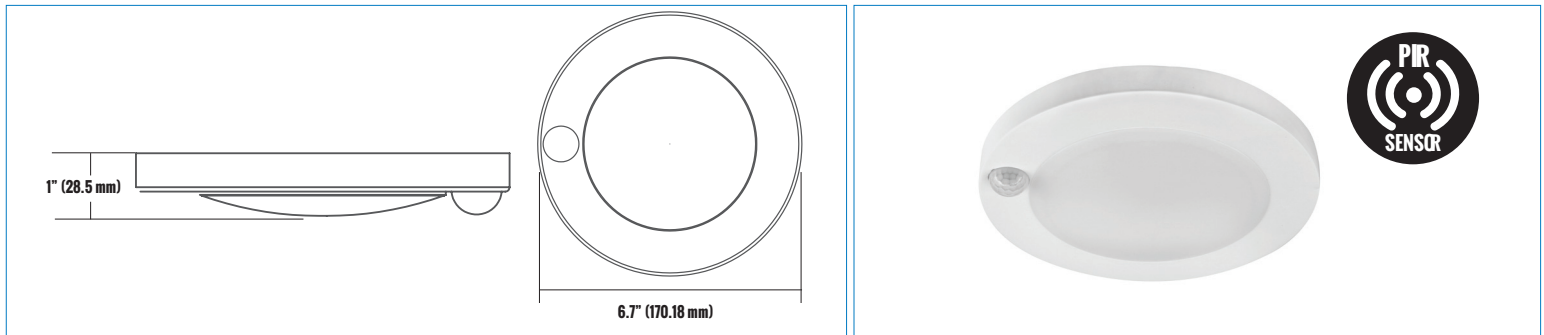

PRODUCT CODE: CL106P-110WM-PFCN

6 INCH APERTURE CLOSET LIGHT SURFACE MOUNT 3CCT

## PRODUCT DESCRIPTION

The new Etlin-Daniels Low profile LED 6" Closet Light CL106P-110WM-PFCN offers the latest in compact design, energy savings, illumination, and auto on/off with the built-in and improved range PIR sensor. At only 1" in depth and 6.7" in width, and with an aluminum housing to dissipate what little heat the diode array may produce, and with its easy-to-remove frosted polycarbonate lens, the new CL106P is a perfect added size option to our 8" CL108P.

## FEATURES

- LED Indoor Light Source
- Surface Mount low profile housing
- Durable aluminum body with frosted polycarbonate lens
- 3CCT - choose between 3000K, 4000K and 5000K
- 120° beam spread
- Wet location rated
- Keyless slot mounting to j-box
- PIR Sensor built-in - 30 seconds to off once space is vacated
- 5 year warranty
- L70 - 50,000 hours
- Energy Star Certified