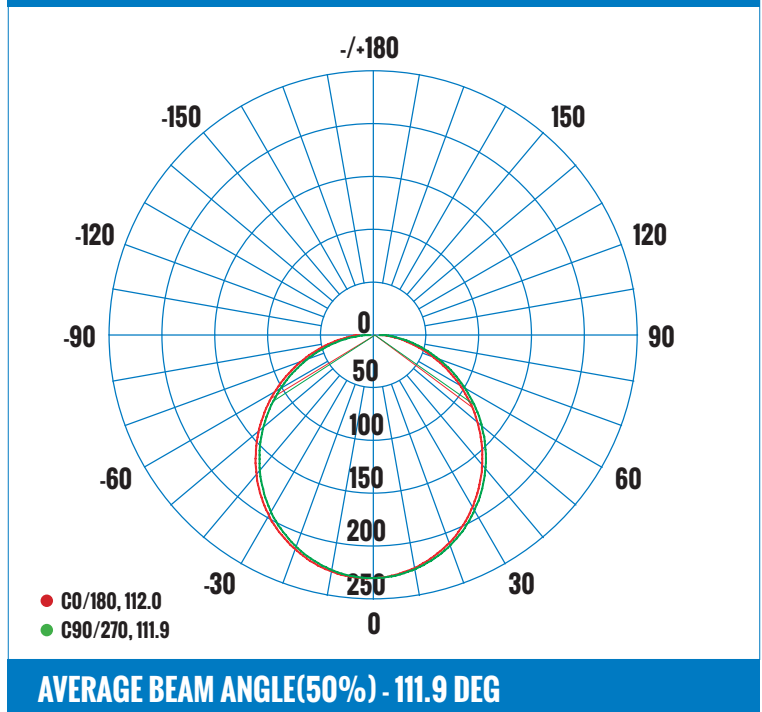

LUMINOUS INTENSITY DISTRIBUTION DIAGRAM