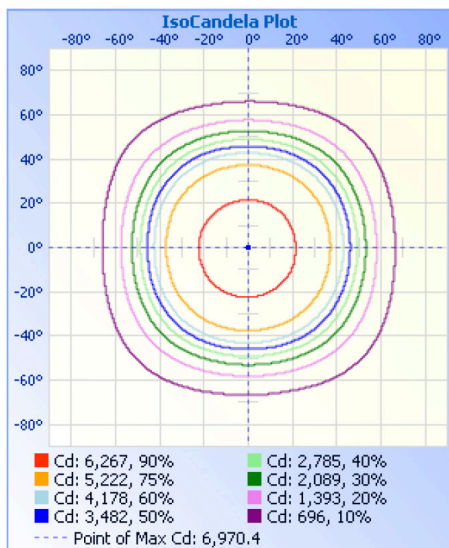

Newly Designed,
Shatterproof
Polycarbonate Optics
meet/exceed DLC 5.1
glare standards

Easy Twist-on
Motion Sensor
Sold separately

Polyester Powder
Coat Finish
(Black)

TECHNICAL DATA

LIGHT SPECIFICATIONS

Lumens	29,433 lm
Efficacy	144 lm/W
CCT	5000K
CRI	80
Beam Angle	90°
Dimmable	0-10V
L70 Life	50,000 hrs
Warranty	5-year

APPROVALS AND LISTINGS

cUL	E482965
DLC Premium	PLA8JF4VJJ3B

ISOCANDELA PLOT

ILLUMINANCE AT A DISTANCE

	Center Beam fc	Beam Width	
17.0ft	49.4 fc	32.2 ft	33.3 ft
34.0ft	12.4 fc	64.4 ft	66.6 ft
51.0ft	5.49 fc	96.6 ft	99.9 ft
68.0ft	3.09 fc	128.9 ft	133.2 ft
85.0ft	1.98 fc	161.1 ft	166.5 ft
102.0ft	1.37 fc	193.3 ft	199.7 ft

■ Vert. Spread: 86.9°
■ Horiz. Spread: 88.8°

ELECTRICAL

Wattage	200W
Voltage	120-347V
Surge Protection	4kV
Auxiliary Output	12V
Power Factor	0.9
THD	15%
Operating Temp	-40 to 50°C

CONSTRUCTION

Housing	Die-Cast Aluminum
Lens	Polycarbonate
Finish	Powder coated
Finish Colour	Black
IP Rating	IP65
Net Weight	4.6 kg
Gross Weight	5.7 kg
Carton Qty	1
Carton Dimensions	442 x 442 x 206 mm