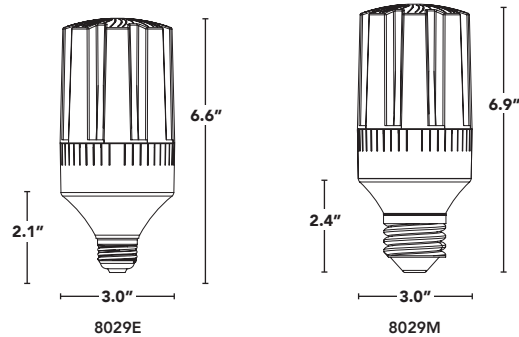

SUPERFLEX BOLLARD

PART #	UPC	REPLACES	WATTAGE	FLEXCOLOR	BASE
LED-8029E345-A-FW	84400606067	70W-100W-150W	12W-18W-24W	3000K/4000K/5000K	E26
LED-8029M345-A-FW	84400606068	70W-100W-150W	12W-18W-24W	3000K/4000K/5000K	EX39

🇨🇦 347 VOLT OPTIONS FOR CANADA 🇨🇦

PART #	UPC	REPLACES	WATTAGE	FLEXCOLOR	BASE
LED-8029E345C-A-FW	84400606069	70W-100W-150W	12W-18W-24W	3000K/4000K/5000K	E26
LED-8029M345C-A-FW	84400606070	70W-100W-150W	12W-18W-24W	3000K/4000K/5000K	EX39

LED-8029E345-A-FW

WATTAGE	CCT	LUMENS
12W	3000K	1550
12W	4000K	1610
12W	5000K	1650
18W	3000K	2450
18W	4000K	2560
18W	5000K	2610
24W	3000K	3170
24W	4000K	3330
24W	5000K	3360

LED-8029M345-A-FW

WATTAGE	CCT	LUMENS
12W	3000K	1550
12W	4000K	1610
12W	5000K	1650
18W	3000K	2450
18W	4000K	2560
18W	5000K	2610
24W	3000K	3170
24W	4000K	3330
24W	5000K	3360