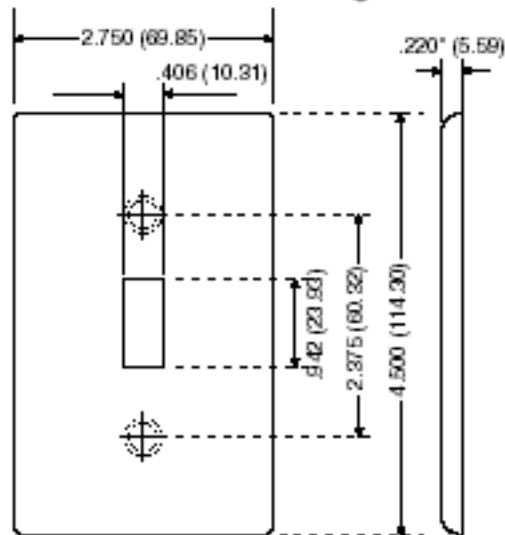

Item Description

4-Gang Decora/GFCI Device Decora Wallplate, Standard Size, Thermoplastic Nylon, Device Mount, - Ivory

Technical Information

Product Features

Type: Standard Size

Gang: 4

Material: Thermoplastic Nylon

Color: Ivory

Mount: Device

Standards and Certifications: UL/CSA

Warranty: 10-Year Limited

Color:

Ivory

UPC Code: 07847778804

Country of Origin: Please Contact Customer Service

Dimensional Diagram

4-GANG Width = 8.19" (208.0mm)

SPECIFICATION SUBMITTAL

JOB NAME:	CATALOG NUMBERS:	
<input type="text"/>	<input type="text"/>	<input type="text"/>
JOB NUMBER:	<input type="text"/>	<input type="text"/>