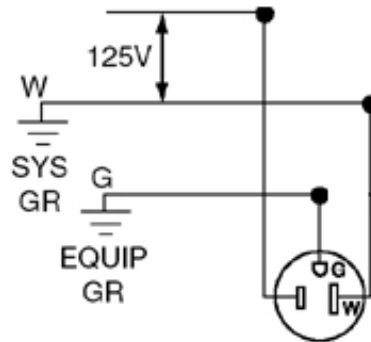

Wiring Diagram

5-15R

SPECIFICATION SUBMITTAL

JOB NAME:	CATALOG NUMBERS:	
____	____	____
JOB NUMBER:	____	____