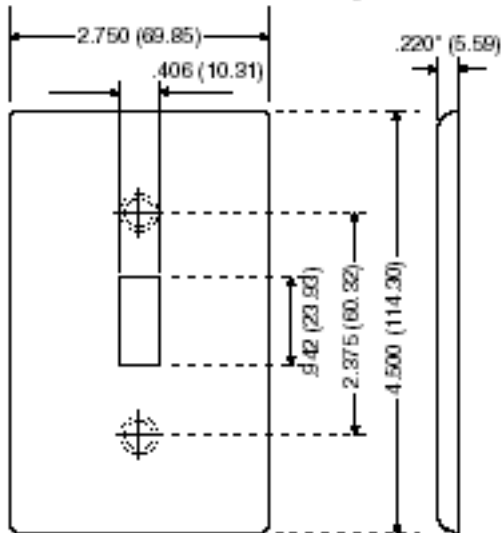

### Dimensional Diagram

3-GANG Width = 6.38" (161.9mm)