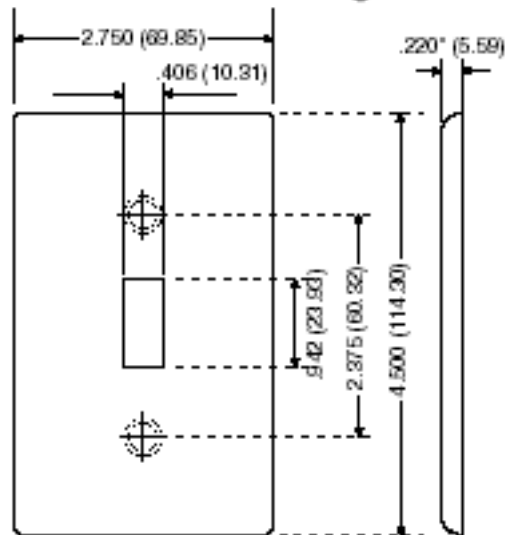

#### Product Features

**Type:** Standard Size

**Gang:** 2

**Material:** 302 Stainless Steel

**Color:** Brushed Stainless Steel

**Color:** Stainless Steel

**Mount:** Device

**Standards and Certifications:** UL/CSA

## Dimensional Diagram

2-GANG Width = 4.56" (115.9mm)