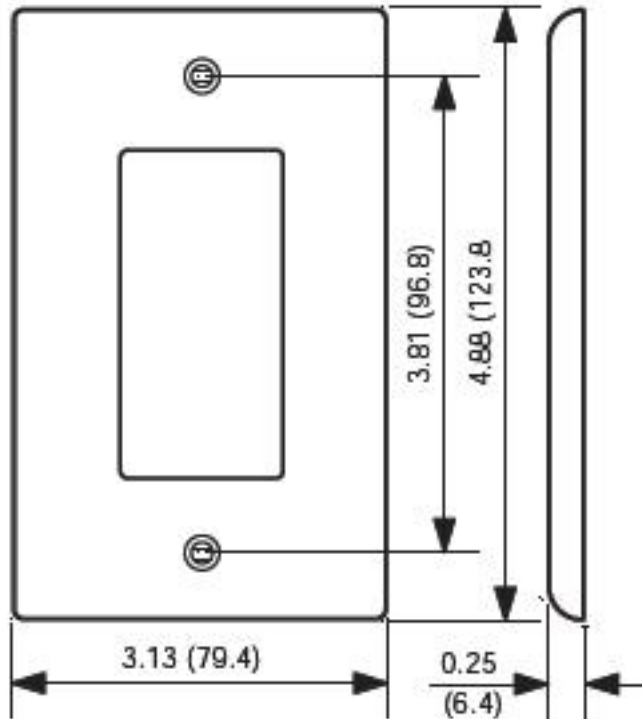

Item Description

4-Gang Decora/GFCI Device Decora Wallplate, Midway Size, Thermoplastic Nylon, Device Mount, - White

Technical Information

Product Features

Type: Midway Size

Gang: 4

Material: Thermoplastic Nylon

Color: White

Mount: Device

Standards and Certifications: UL/CSA

Warranty: 10-Year Limited

UPC Code: 07847795800

Country of Origin: Please Contact Customer Service

NOTE: Add 1.81" (46.0mm) for each additional gang.