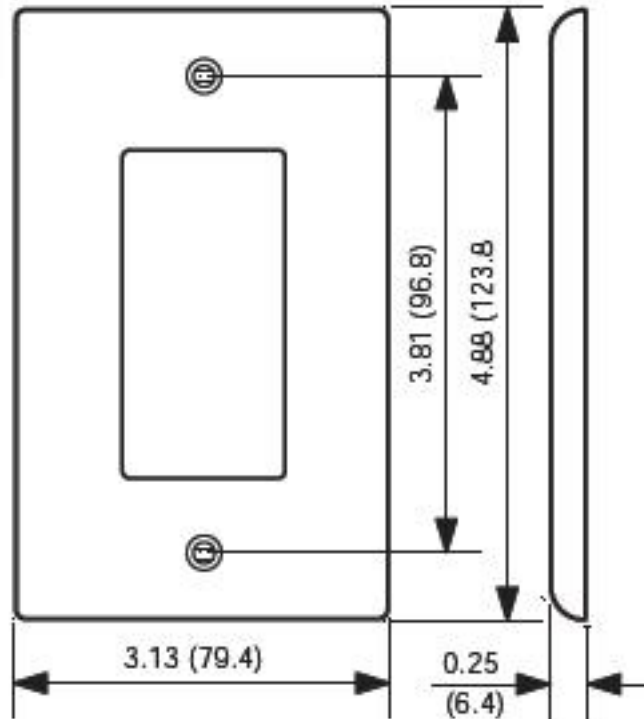

Item Description

3-Gang Decora/GFCI Device Decora Wallplate, Midway Size, Thermoplastic Nylon, Device Mount, - White

Technical Information

Product Features

Type: Midway Size

Gang: 3

Material: Thermoplastic Nylon

Color: White

Mount: Device

Standards and Certifications: UL/CSA

Warranty: 10-Year Limited

UPC Code: 07847795796

Country of Origin: Please Contact Customer Service

NOTE: Add 1.81" (46.0mm) for each additional gang.