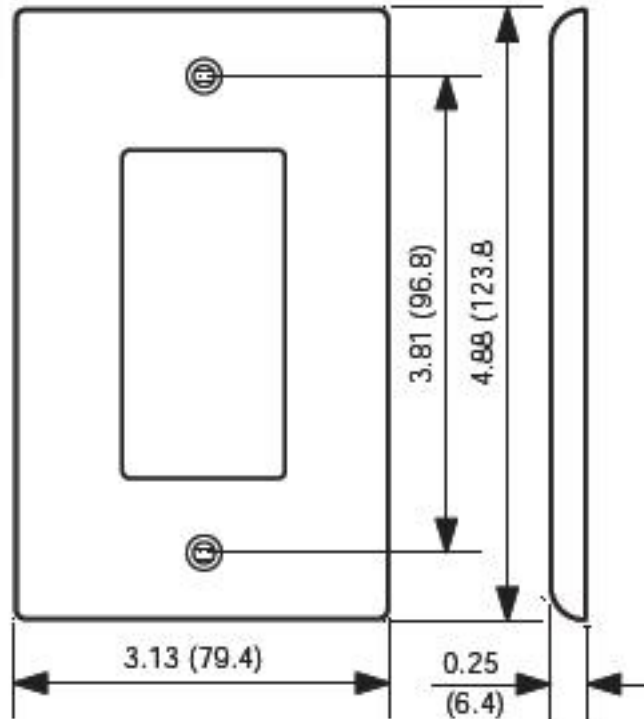

Item Description

3-Gang Decora/GFCI Device Decora Wallplate, Midway Size, Thermoplastic Nylon, Device Mount, - Ivory

Technical Information

Product Features

Type: Midway Size

Gang: 3

Material: Thermoplastic Nylon

Color: Ivory

Mount: Device

Standards and Certifications: UL/CSA

Warranty: 10-Year Limited

Color:

Ivory

UPC Code: 07847795795

Country of Origin: Please Contact Customer Service

NOTE: Add 1.81" (46.0mm) for each additional gang.

SPECIFICATION SUBMITTAL

JOB NAME: <input type="text"/>	CATALOG NUMBERS: <input type="text"/>	
JOB NUMBER: <input type="text"/>	<input type="text"/>	<input type="text"/>