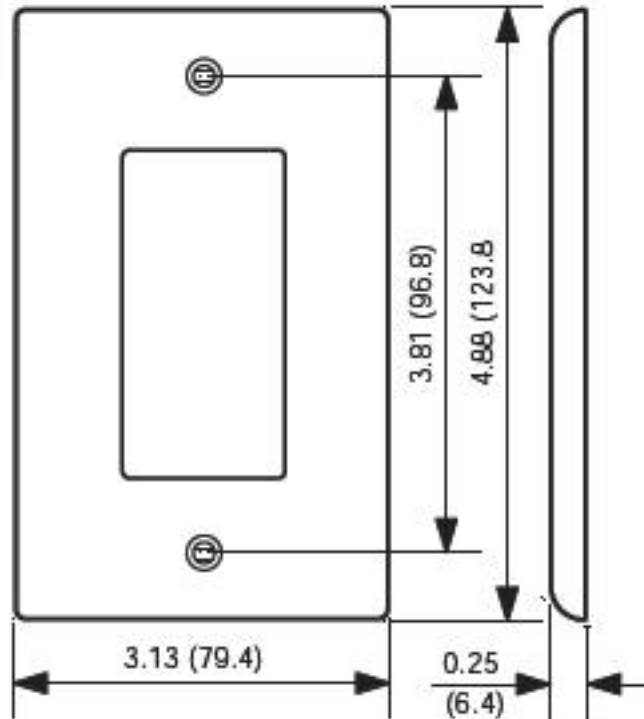

### Item Description

2-Gang Decora/GFCI Device Decora Wallplate, Midway Size, Thermoplastic Nylon, Device Mount, - Black

### Technical Information

Product Features

**Standards and Certifications:** UL/CSA

**Type:** Midway Size

**Warranty:** 10-Year Limited

**Gang:** 2

**Material:** Thermoplastic Nylon

**Color:** Black

**Mount:** Device

**NOTE:** Add 1.81" (46.0mm) for each additional gang.