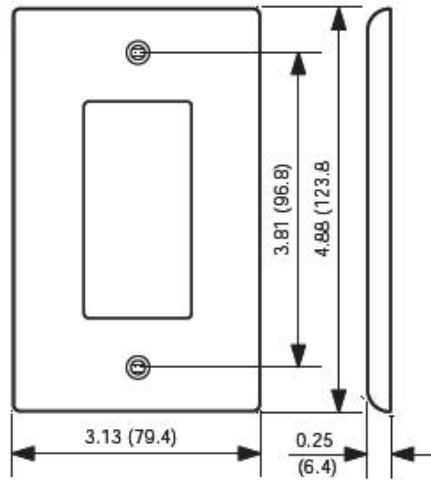

PJ262-W

2-Gang Decora/GFCI Device Decora Wallplate/Faceplate, Midway Size, Thermoplastic Nylon, Device Mount, - White

Leviton Decora Designer Wallplates — available in a wide spectrum of colors and styles — can add subtle elegance to any home. Sleek, versatile and convenient, they also come in a midway size that gives even greater coverage, and can hide unsightly wall surface irregularities. All Leviton Decorative Wallplates can stand up to heavy use while coordinating perfectly with paint or wall coverings. Think of them as the finishing touch to giving a home its signature look.

Technical Information

Product Features

Standards and Certifications: UL/CSA

Type: Midway Size

Warranty: 10-Year Limited

Gang: 2

Material: Nylon

Color: White

Mount: Device

Color: White

UPC Code: 07847795786

NOTE: Add 1.81" (46.0mm) for each additional gang.

SPECIFICATION SUBMITTAL

JOB NAME:	CATALOG NUMBERS:	
<input type="text"/>	<input type="text"/>	<input type="text"/>
JOB NUMBER:	<input type="text"/>	<input type="text"/>