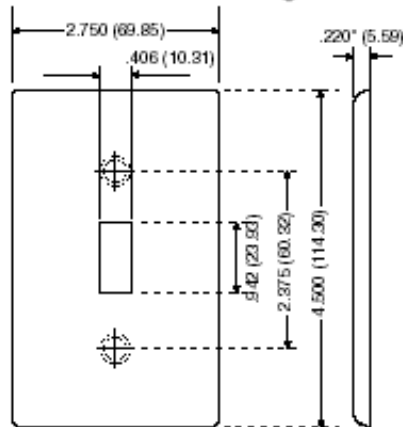

Technical Information

Product Features

Color: Black

Feature: Screwless Subplate

Gang: 4

Material: Polycarbonate

Mount: Snap-On

Standards and Certifications: ETL

Type: Screwless, Standard Size

Warranty: 10-Year Limited

UPC Code: 07847720461

Country Of Origin: China

Dimensional Diagram

4-GANG Width = 8.19" (208.0mm)

SPECIFICATION SUBMITTAL

JOB NAME: <input type="text"/>	CATALOG NUMBERS: <input type="text"/>	
JOB NUMBER: <input type="text"/>	<input type="text"/>	<input type="text"/>