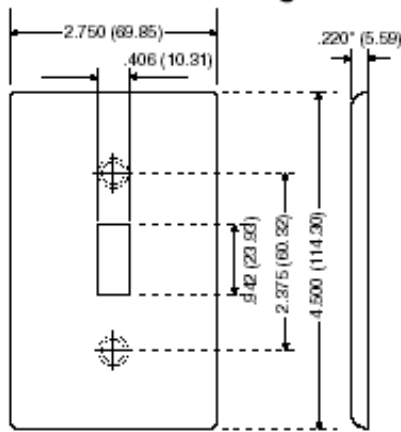

80423-I

5-Gang Decora/GFCI Device Decora Wallplate/Faceplate, Standard Size, Thermoset, Device Mount - Ivory

Leviton Decora Designer Wallplates — available in a wide spectrum of colors and styles — can add subtle elegance to any home. Sleek, versatile and convenient, they also come in a midway size that gives even greater coverage, and can hide unsightly wall surface irregularities. All Leviton Decorative Wallplates can stand up to heavy use while coordinating perfectly with paint or wall coverings. Think of them as the finishing touch to giving a home its signature look.

Technical Information

Product Features

Type: Standard Size

Gang: 5

Material: Thermoset Plastic

Color: Ivory

Mount: Device

Standards and Certifications: UL/CSA

UPC Code: 07847762204

Country Of Origin: United States

Dimensional Diagram

5-GANG Width = 10.0" (254.0mm)

SPECIFICATION SUBMITTAL

JOB NAME:	CATALOG NUMBERS:	
<input type="text"/>	<input type="text"/>	<input type="text"/>
JOB NUMBER:	<input type="text"/>	<input type="text"/>