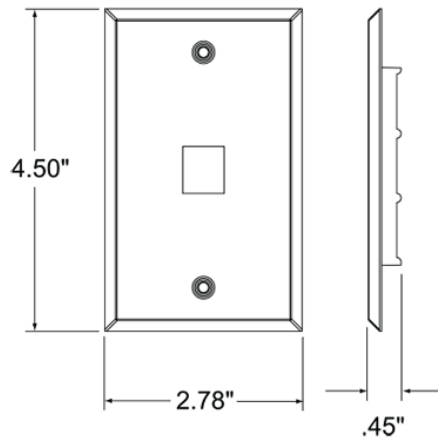

43080-1S1

SPECIFICATION SUBMITTAL

JOB NAME: ____	CATALOG NUMBERS: ____	
JOB NUMBER: ____	____	____